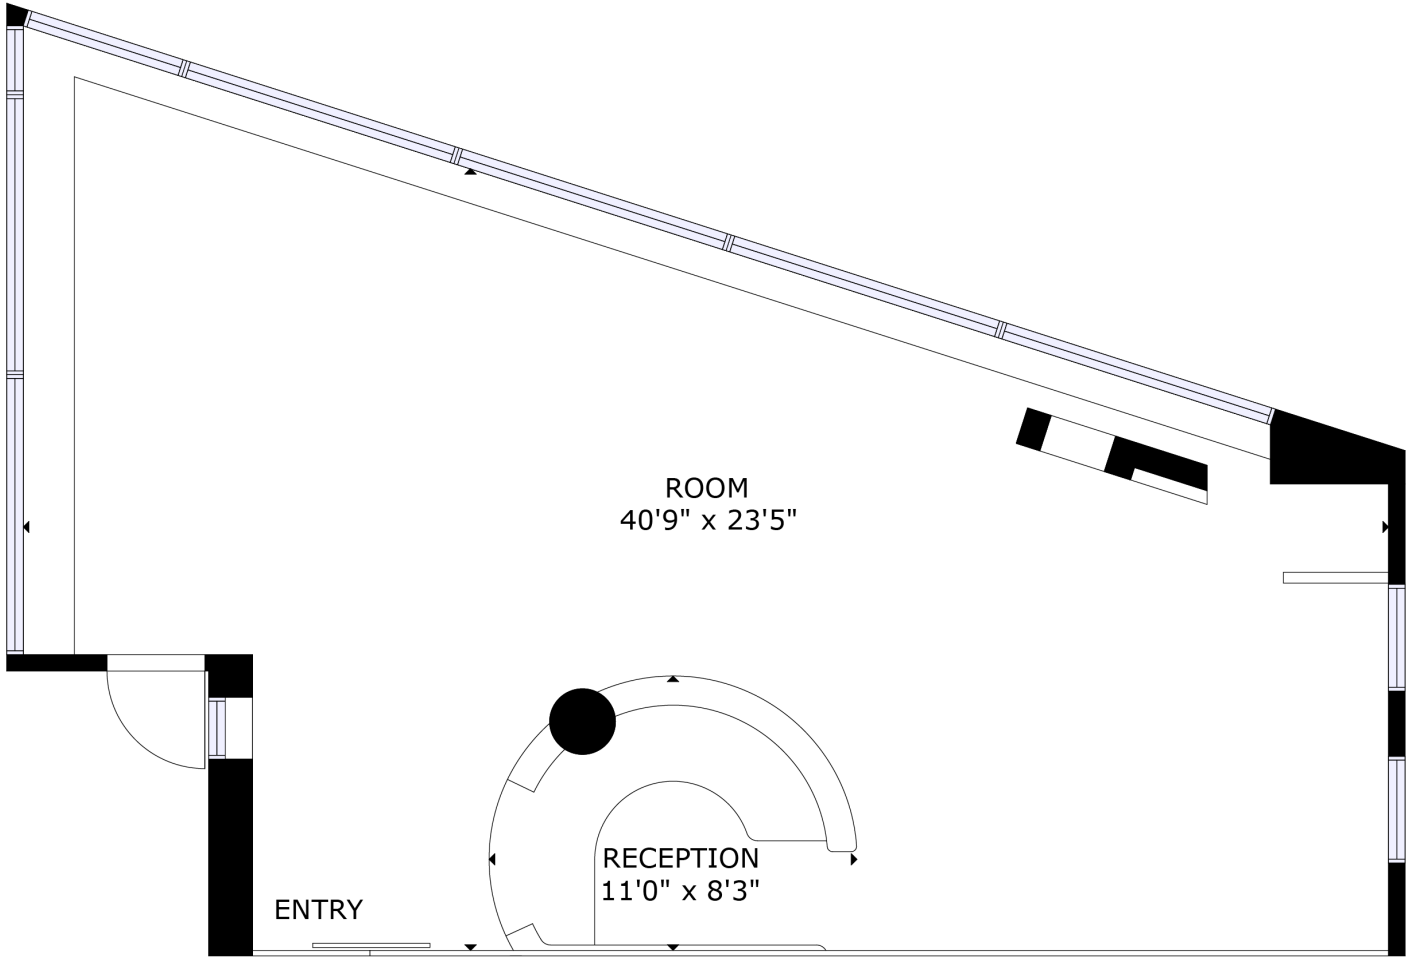

# Suite D155 | 1,007 RSF

Matthew Tomeo  
856 809 2659  
mtomeo@welltower.com