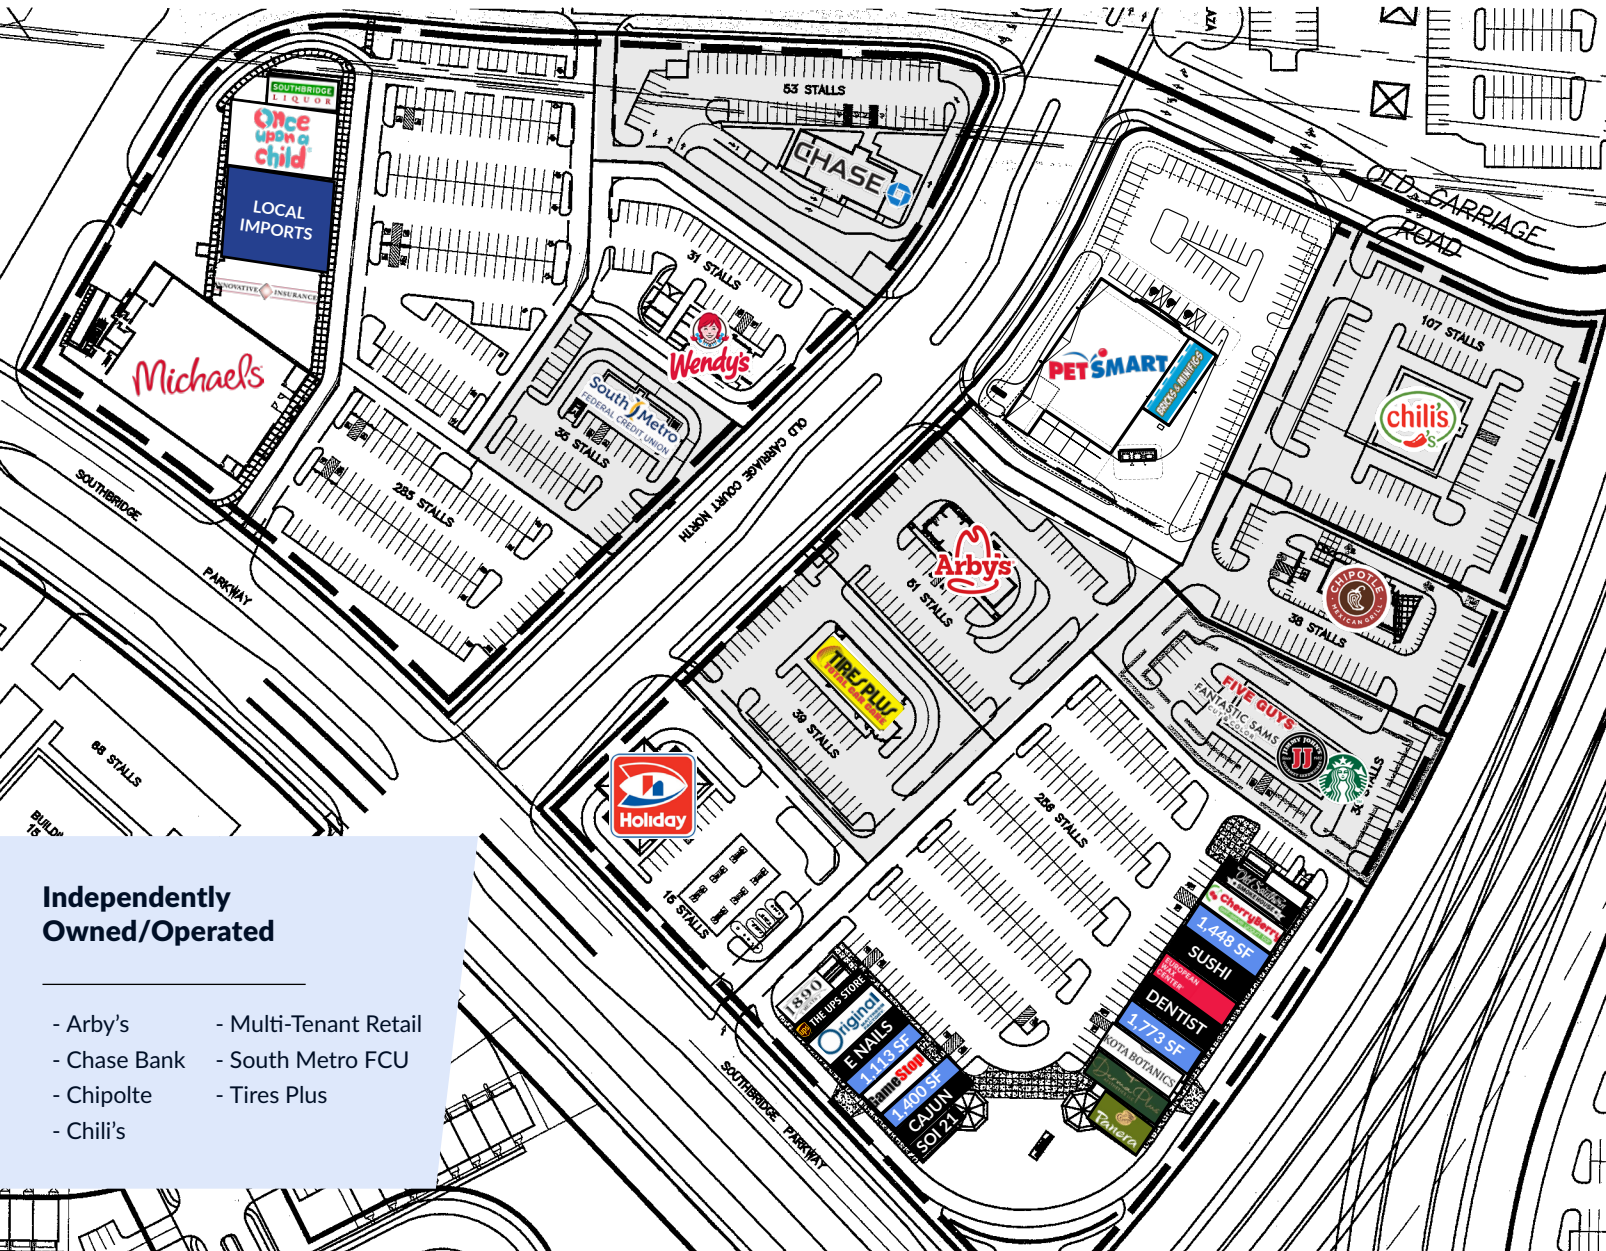

Southbridge Crossing

Highway 169 & County Road 21 | Shakopee, MN 55379

Site Plan

Independently Owned/Operated

- Arby's
- Chase Bank
- Chipotle
- Chili's
- Multi-Tenant Retail
- South Metro FCU
- Tires Plus

Business	Sq. Ft.
Hwy 36 & Stillwater Blvd	Sq. Ft.
Panera	4,447
DermaPlus Aesthetics	1,059
Kota Botanics	1,095
Vacant	1,773
Gentle Dentistry	1,427
Christensen Jewelers	1,400
European Wax Center	1,448
Tokyo Sushi	1,773
Vacant	1,448
Cherry Berry	1,605
Old Southern BBQ	2,828
1890 Meats	1,422
The UPS Store	1,457
Original Mattress	2,943
E-Nails Salon & Spa	1,113
Vacant	1,113
Game Stop	1,400
Vacant	1,400
Cajun Deli	1,083
SOI 21 Asian	1,868
Bistro Holiday Gas	6,394
Wendy's	2,232
Michaels	21,840
Southbridge Liquor	2,360
Once Upon a Child	6,032
Local Imports	9,888
Innovative Insurance	5,365
PetSmart	12,416
Bricks & Minifigs	2,054