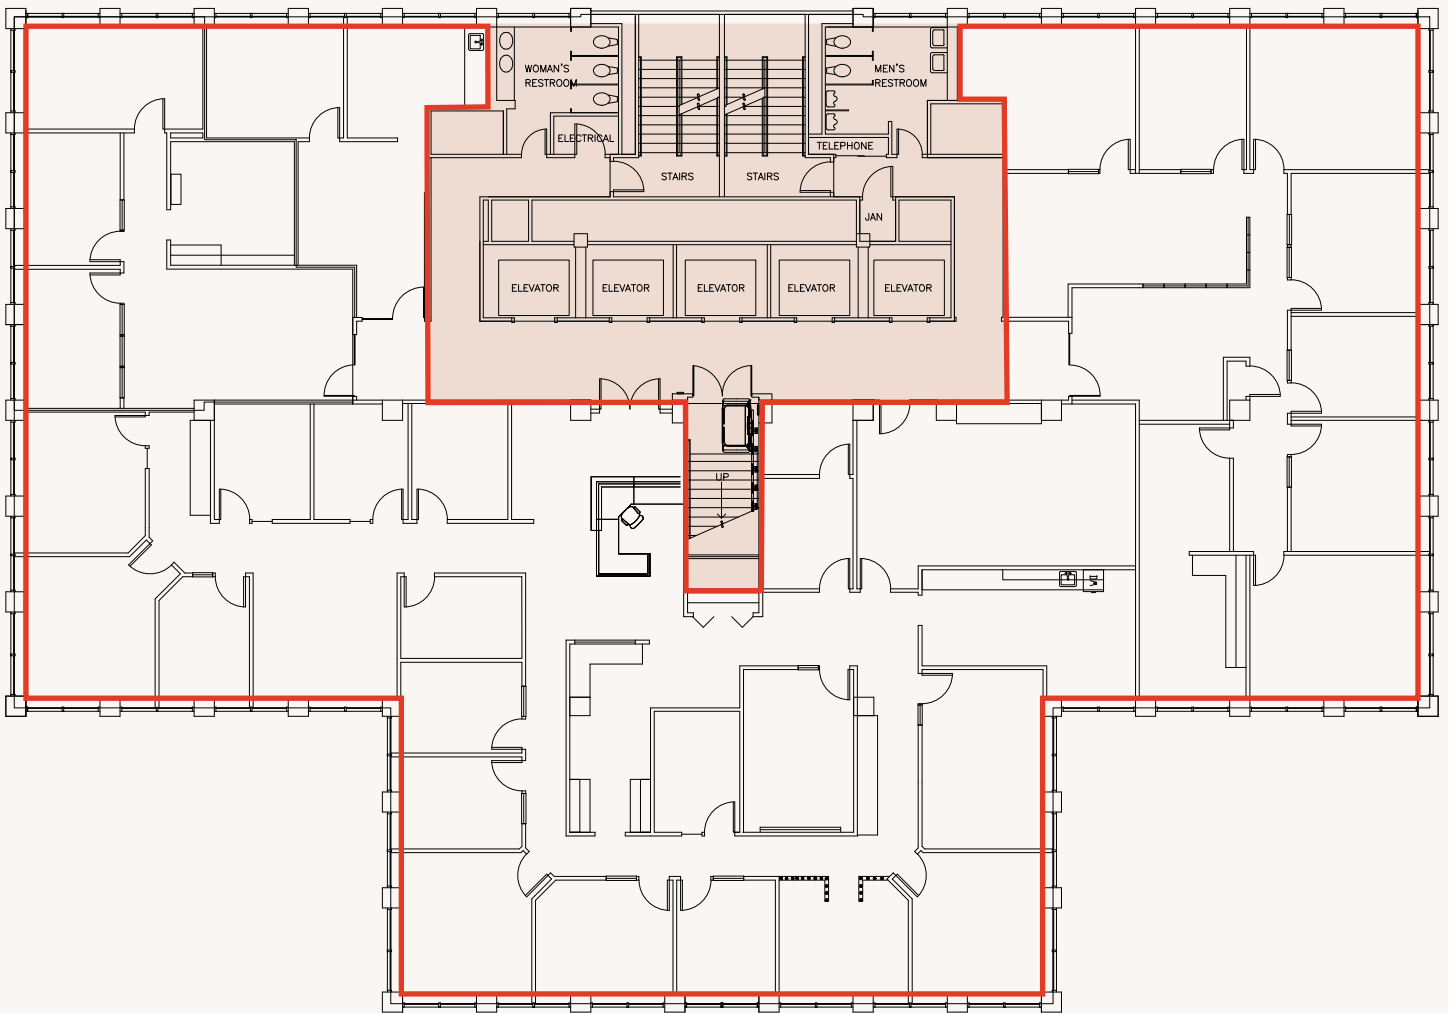

PLAZA 600

FLOOR 19 : 11,196 RSF

600 STEWART STREET
SEATTLE, WA 98101

Cleita Harvey +1 206 607 1794 cleita.harvey@jll.com
Tim Jones +1 206 971 7011 tim.jones@jll.com
Charlotte Evans +1 206 607 1720 charlotte.evans@jll.com