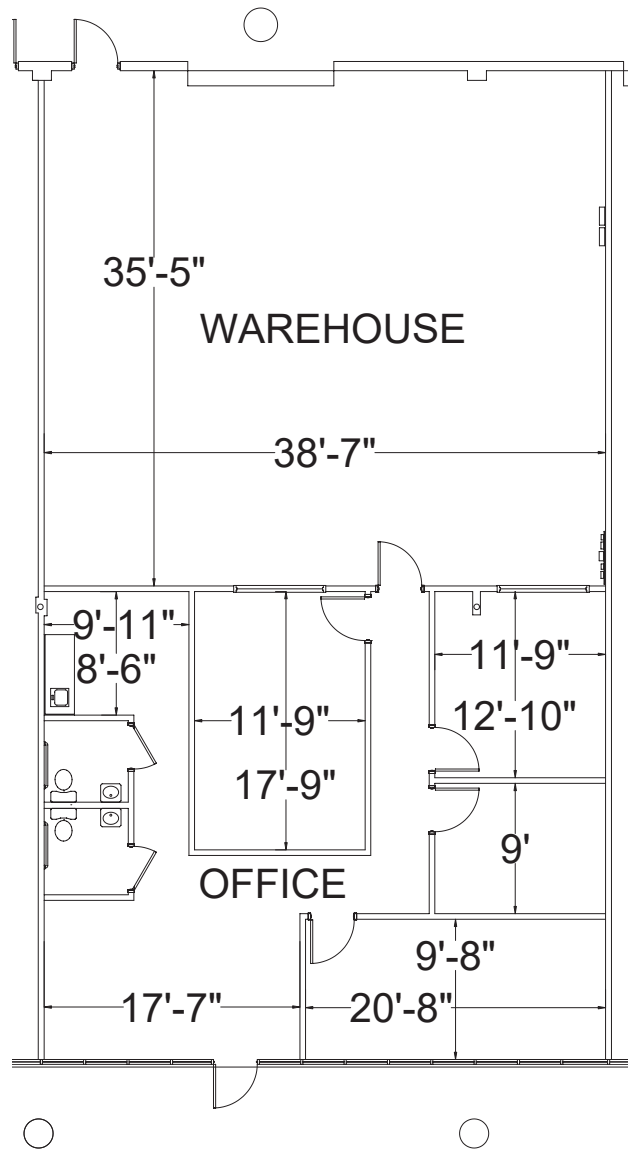

2840 Scherer Drive, St. Petersburg, FL

Suite 425: 2,688 RSF

KEY PLAN

For more information:

Kelli Hatton
+1 813.454.1619
khatton@naiburnsscalo.com

Coy Lowrey
+1 813.215.8168
clowrey@naiburnsscalo.com

5201 W Kennedy Blvd, Suite 925
Tampa, FL
+1 813.815.8360