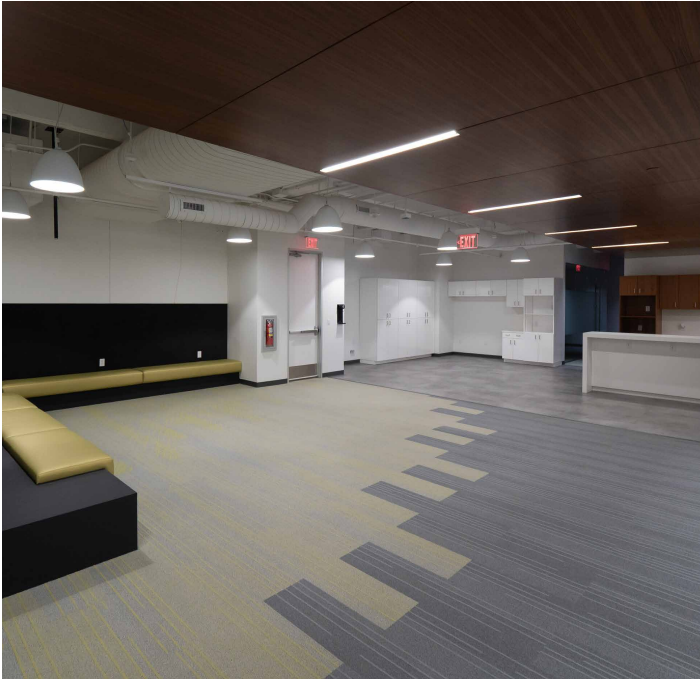

BUILDING B

SUITE 150

24,224 RSF

LEASING CONTACTS - 512.684.3800

David Putman | Bart Matheny | Ben Tolson | Max McDonald

BUILDING B

SUITE 150

24,224 RSF