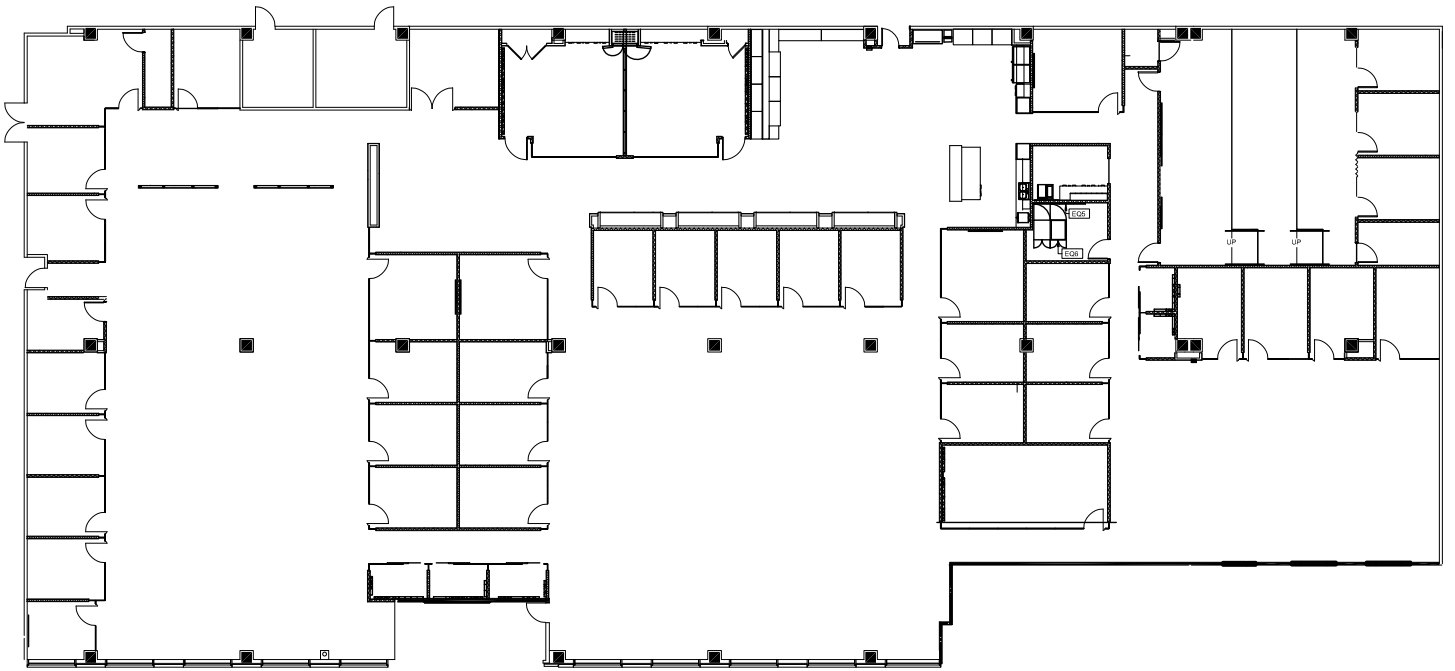

BUILDING B

SUITE 150

24,224 RSF

LEASING CONTACTS - 512.684.3800

David Putman | Bart Matheny | Ben Tolson | Max McDonald

BUILDING B

SUITE 150

24,224 RSF