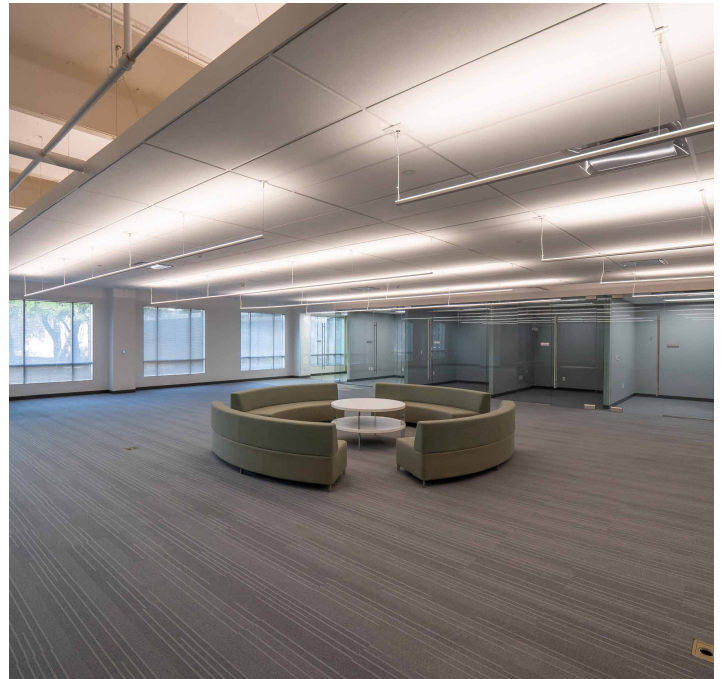

BUILDING B

SUITE 150

24,224 RSF

LEASING CONTACTS - 512.684.3800

David Putman | Bart Matheny | Ben Tolson | Max McDonald

BUILDING B

SUITE 150

24,224 RSF