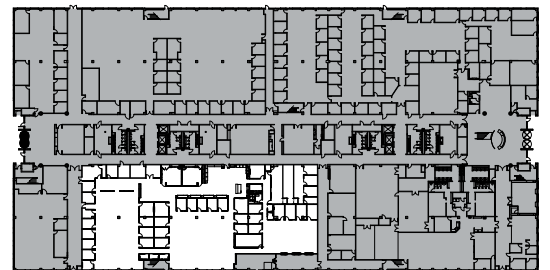

BUILDING B

SUITE 150

24,224 RSF

LEASING CONTACTS - 512.684.3800

David Putman | Bart Matheny | Ben Tolson | Max McDonald

BUILDING B

SUITE 150

24,224 RSF