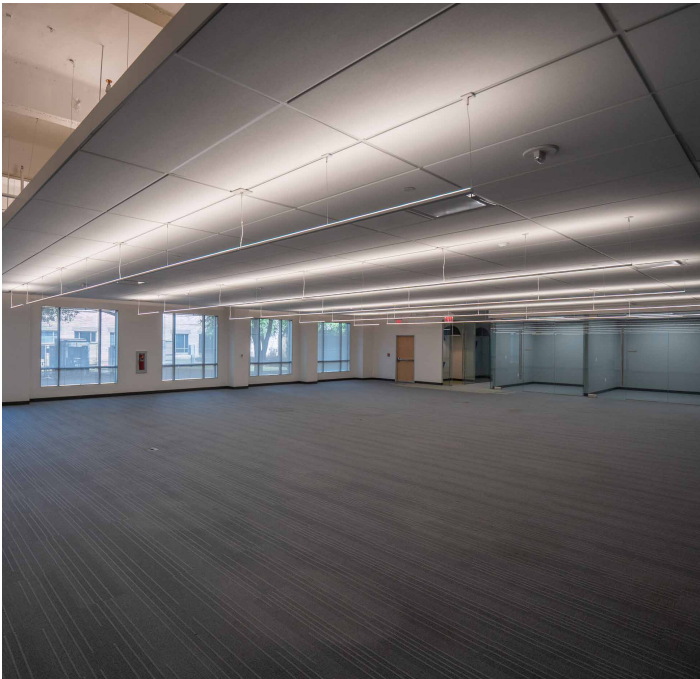

BUILDING B

SUITE 150

24,224 RSF

LEASING CONTACTS - 512.684.3800

David Putman | Bart Matheny | Ben Tolson | Max McDonald

BUILDING B

SUITE 150

24,224 RSF