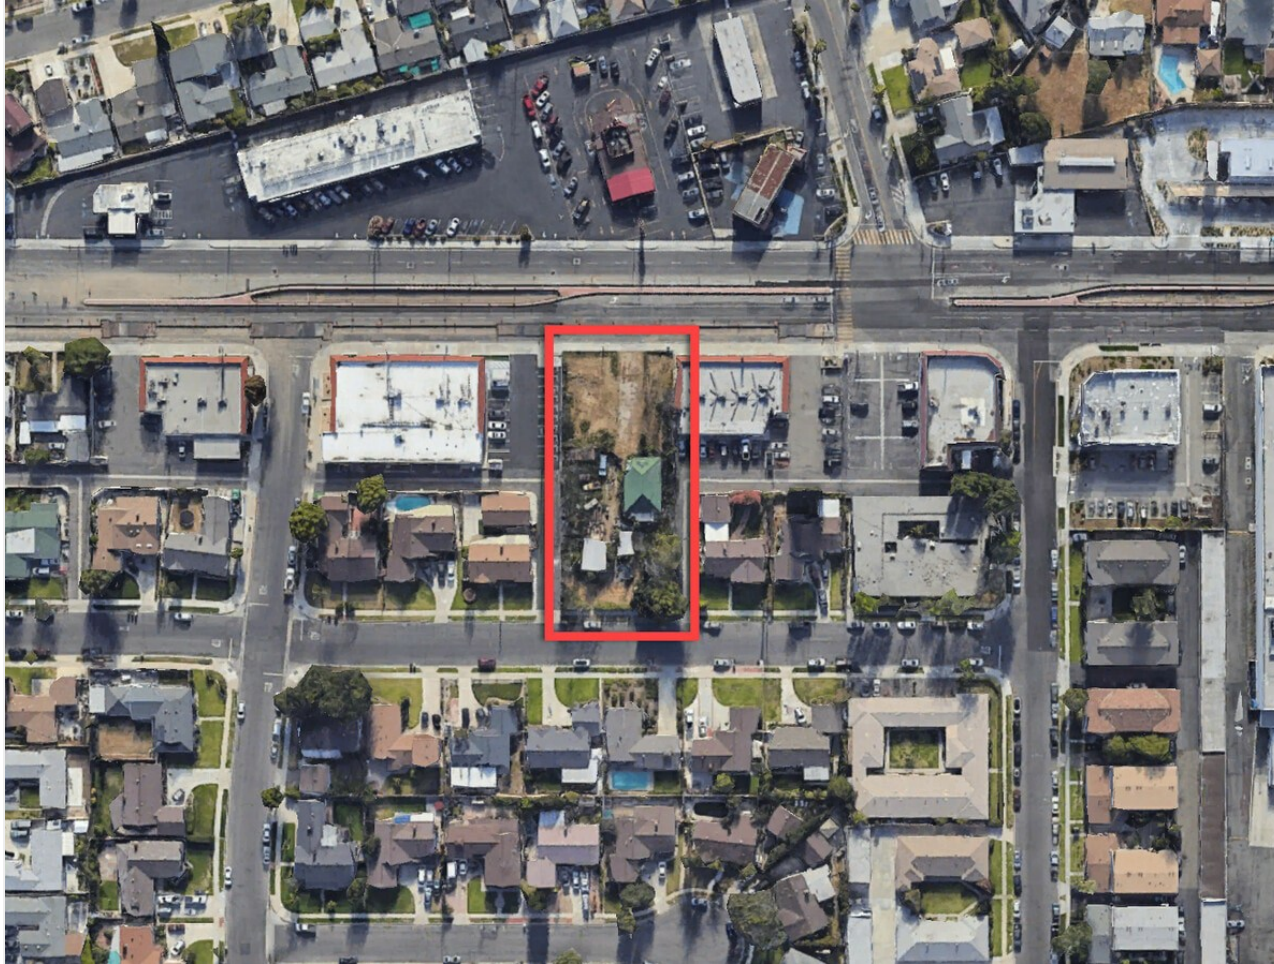

516 S State College Anaheim CA 92...

516 S State College Blvd, Anaheim, CA 92806

Price: \$2,500,000

Introducing 516 South State College Boulevard, Anaheim, CA, a remarkable property offering a unique opportunity in the thriving Anaheim revitalization zones. This current home, set on a generous lot of 22,866 square feet, presents an exceptional prospect for mixed-use commercial development.

516 S State College Anaheim CA 92806

516 S State College Blvd, Anaheim, CA 92806

Introducing 516 South State College Boulevard, Anaheim, CA, a remarkable property offering a unique opportunity in the thriving Anaheim revitalization zones. This elegant home, set on a generous lot of 22,866 square feet, presents an exceptional prospect for mixed-use commercial development.