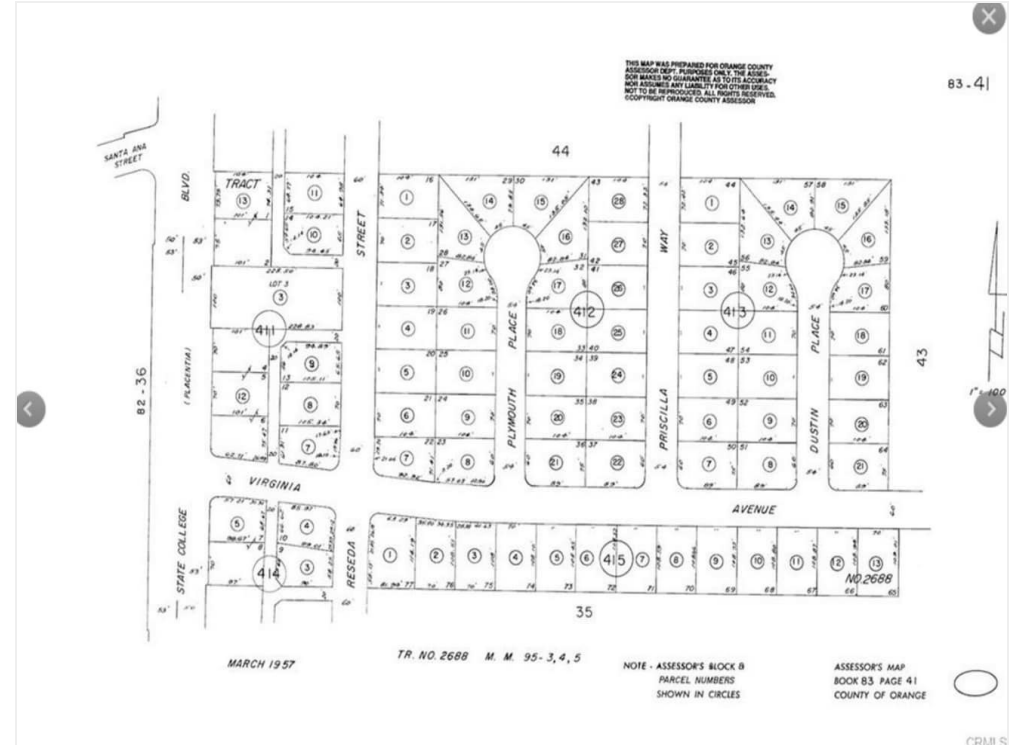

Screen Shot 2022-08-22 at 11.08.12 AM