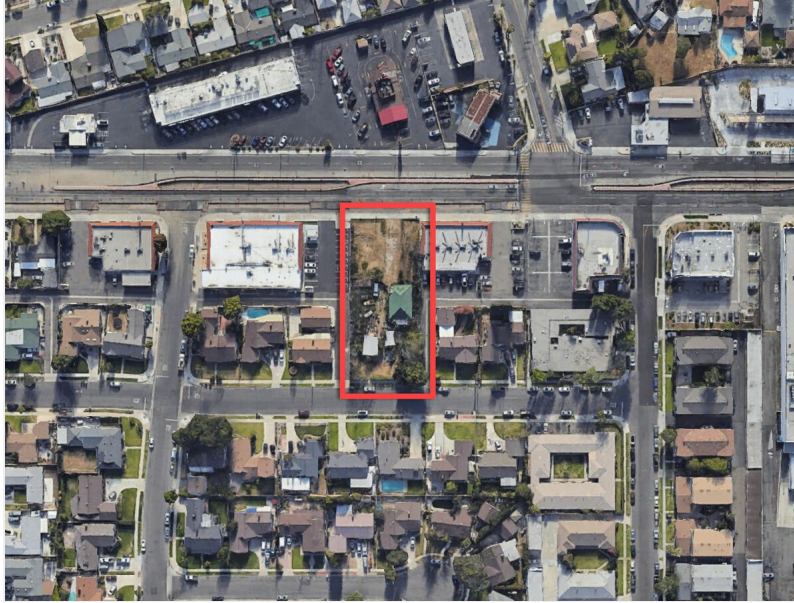

516 S State College Anaheim CA 92...

516 S State College Blvd, Anaheim, CA 92806

Price: \$2,500,000

Introducing 516 South State College Boulevard, Anaheim, CA, a remarkable property offering a unique opportunity in the thriving Anaheim revitalization zones. This current home, set on a generous lot of 22,866 square feet, presents an exceptional prospect for mixed-use commercial development.

516 S State College Anaheim CA 92806

516 S State College Blvd, Anaheim, CA 92806

Introducing 516 South State College Boulevard, Anaheim, CA, a remarkable property offering a unique opportunity in the thriving Anaheim revitalization zones. This elegant home, set on a generous lot of 22,866 square feet, presents an exceptional prospect for mixed-use commercial development.