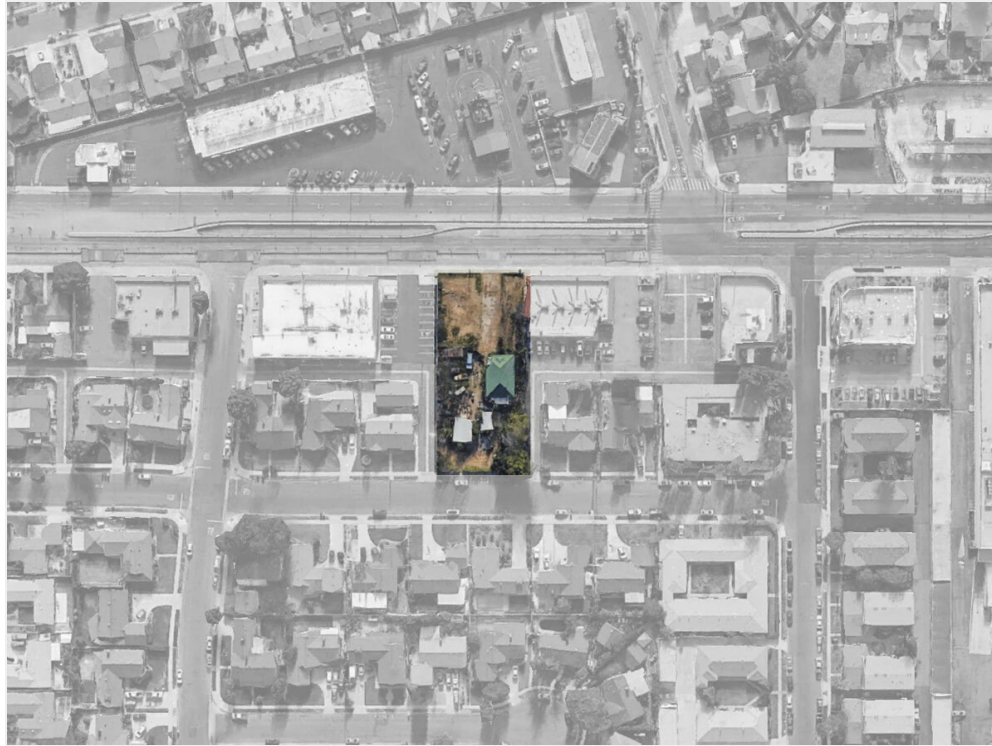

516 S State College Anaheim CA 92806

516 S State College Blvd, Anaheim, CA 92806

Property Photos

mls-untitled-21