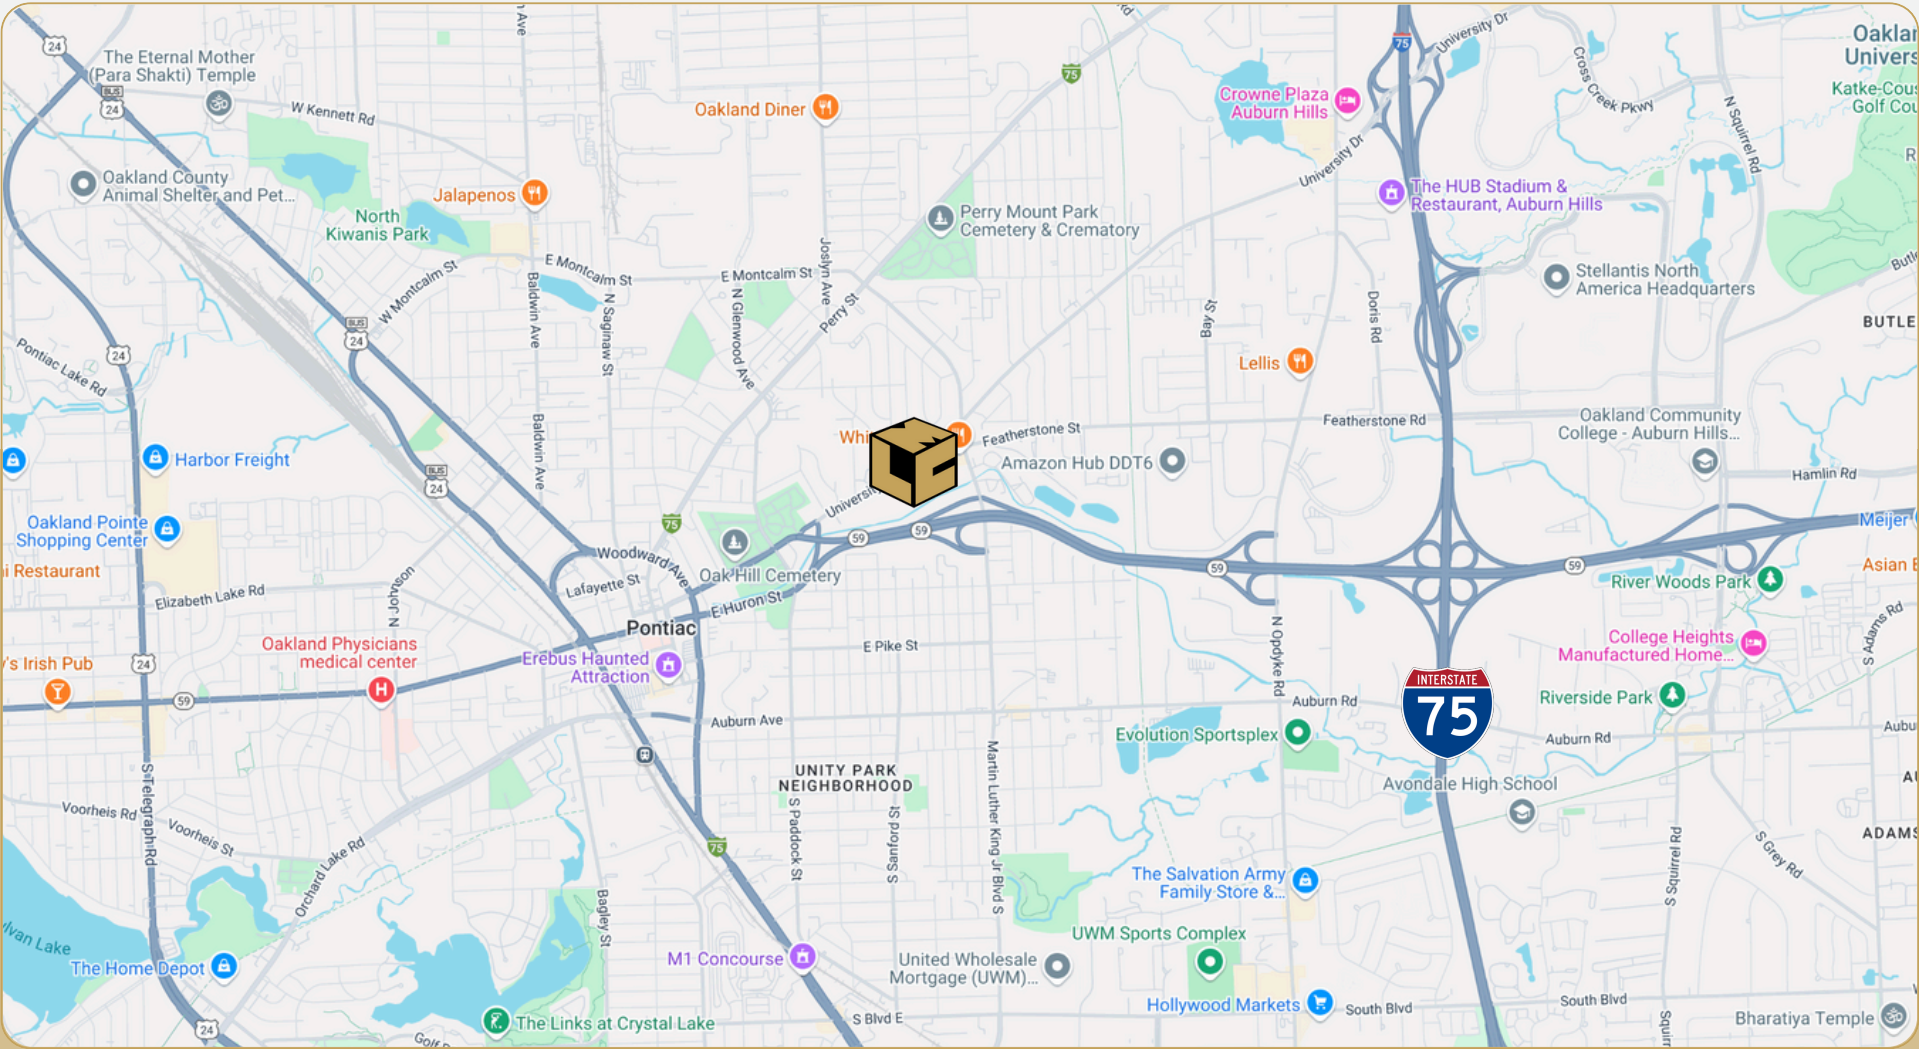

# 560-600 University Drive

Pontiac, MI

**PRICE GREATLY REDUCED!**

- 7.28 Acres For Sale
- R-3/R-4 Zoning
- Close to M-59 & I-75
- Near New Amazon Distribution
- Potential Apartment Site
- Land Contract Considered

# 560-600 University Drive

Pontiac, MI

L. MASON CAPITANI

CORFAC INTERNATIONAL

CELEBRATING 60 YEARS

## Location Map:

248.637.9700 | LMCap.com

Information contained herein was obtained from sources deemed to be reliable but is not guaranteed. Subjects to prior sales, changes of price or withdrawal.