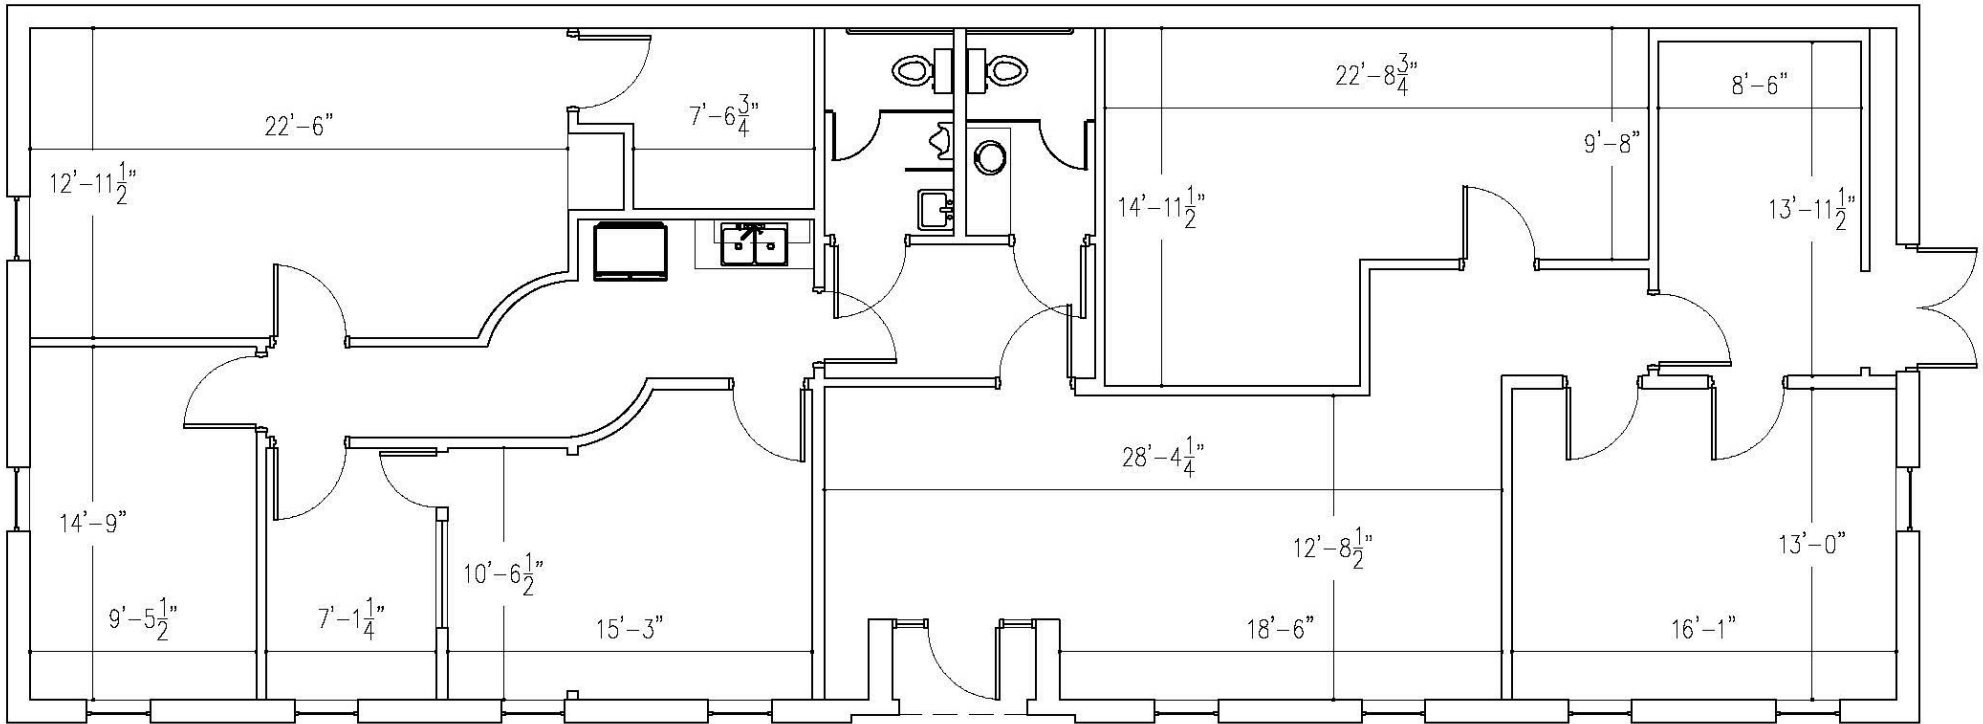

FLOOR PLAN

Jason Ofsanko
Executive Director
+1 336 812 3300
jason.ofsanko@cushwake.com

Jordan Mitchell
Senior Director
+1 336 201 0495
jordan.mitchell@cushwake.com

William Mann
Beacon Partners
+1 704 926 1407
william@beacondevelopment.com