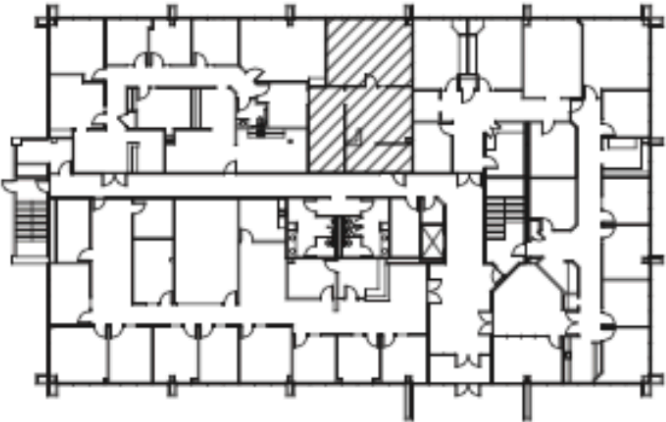

SUITE 140 - 1,057 SF

BUILDING KEYPLAN
FIRST FLOOR