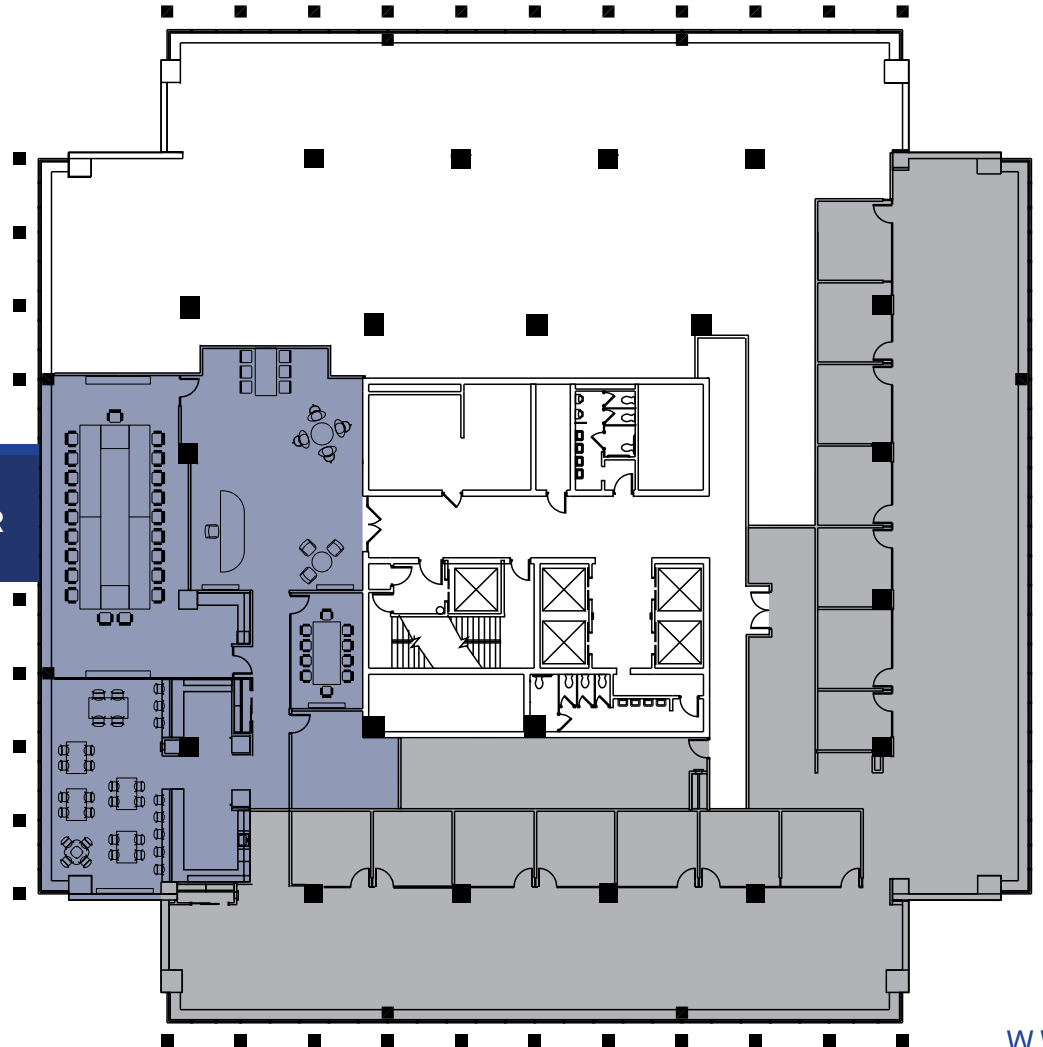

# 15<sup>TH</sup> FLOOR - 12,202 SF

**BLUE HILL PLAZA  
CONFERENCE CENTER**  
(TAKE A VIRTUAL TOUR)

 SCALE: N.T.S.

**Pearl River | NY**  
[WWW.BLUEHILLPLAZA.COM](http://WWW.BLUEHILLPLAZA.COM)

**JAMES B. TULLY**  
Executive Vice President  
+1 201 712 5804  
[james.tully@cbre.com](mailto:james.tully@cbre.com)