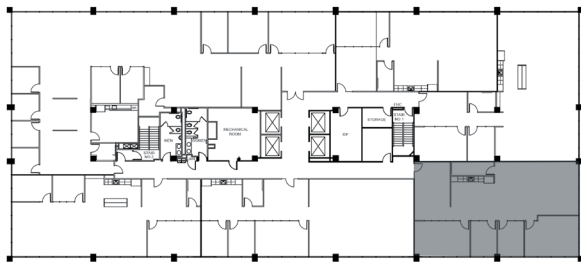

Suite 330 : 2,575 SF

GALLERIA
PARK

5251 WESTHEIMER | HOUSTON, TEXAS 77056