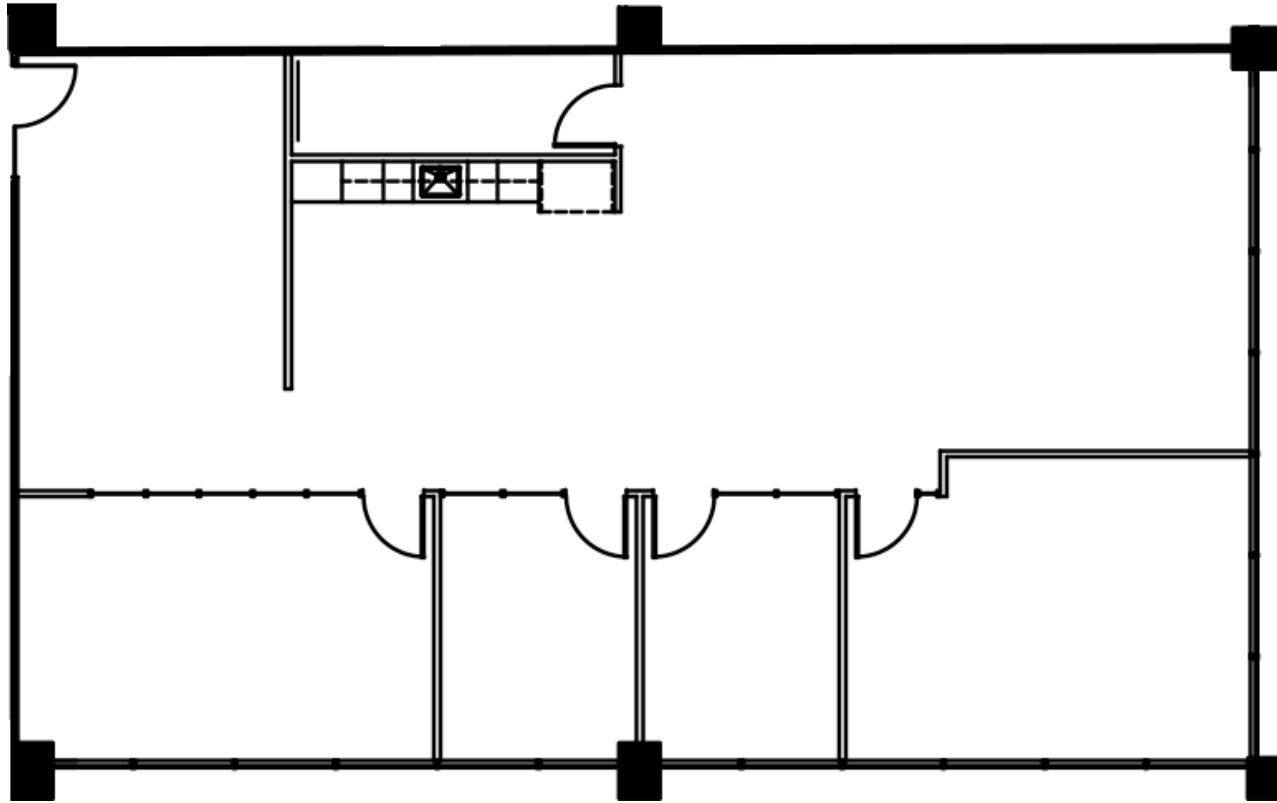

Suite 330 : 2,575 SF

GALLERIA
PARK

5251 WESTHEIMER | HOUSTON, TEXAS 77056