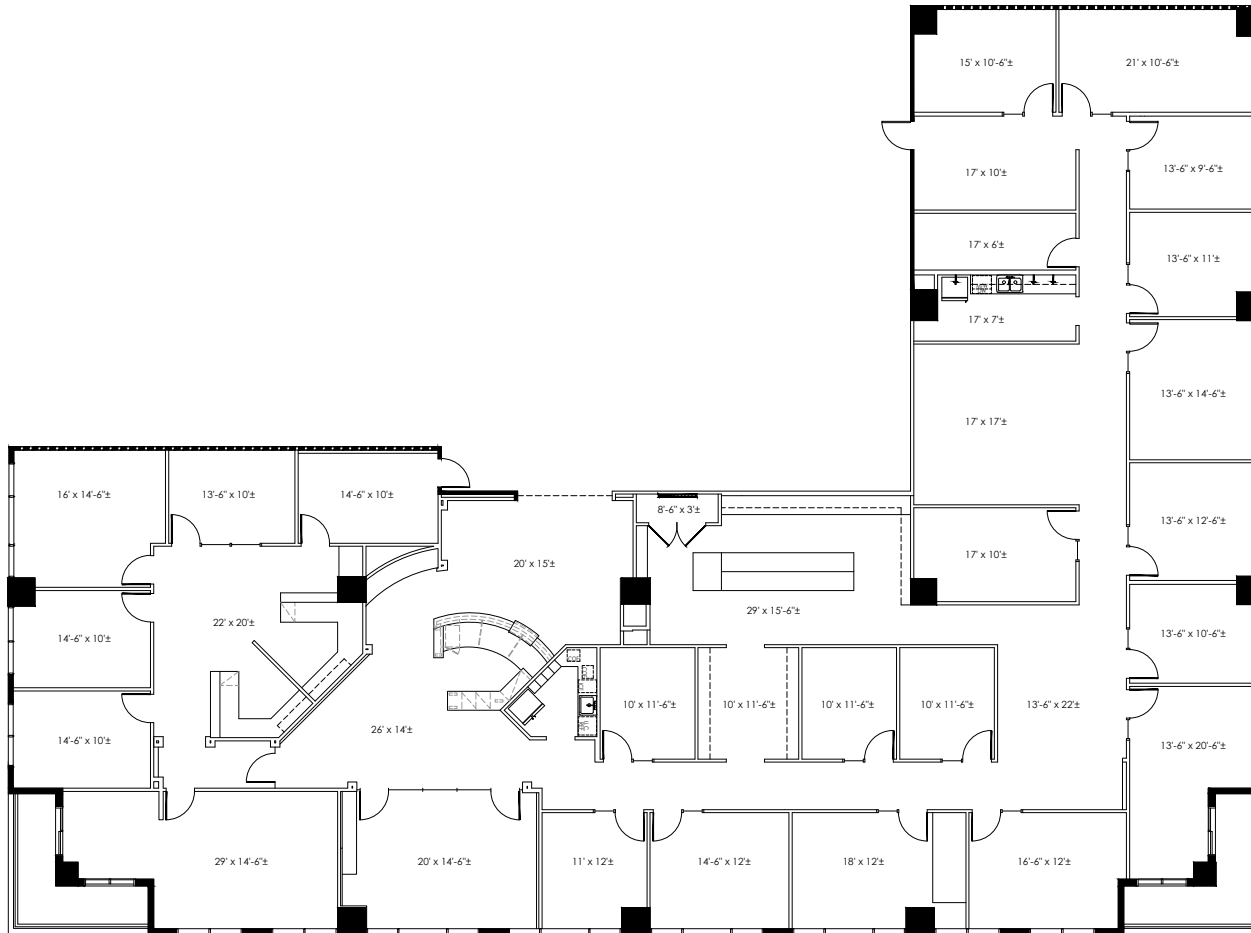

2828 ROUTH

AT THE QUAD

SUITE 750
9,446 SF

RYAN EVANICH
214.267.0442
revanich@streamrealty.com

MARISSA PARKIN
214.560.2435
marissa.parkin@streamrealty.com