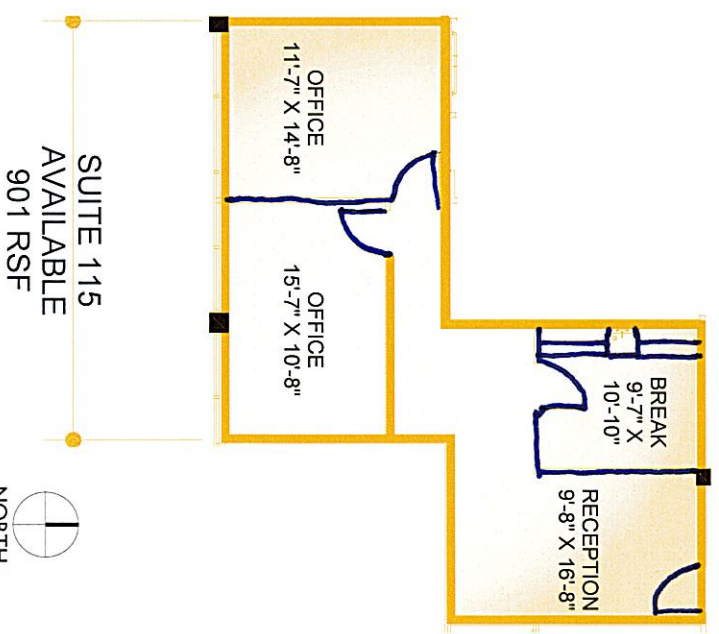

KEY PLAN

SUITE 115
AVAILABLE
901 RSF

TBANK BUILDING

16200 DALLAS PARKWAY
DALLAS, TX 75248

SUITE 115

LEASING INFORMATION
ART KLINE
214-707-6463
ART@THOMPSON-REALTY.COM