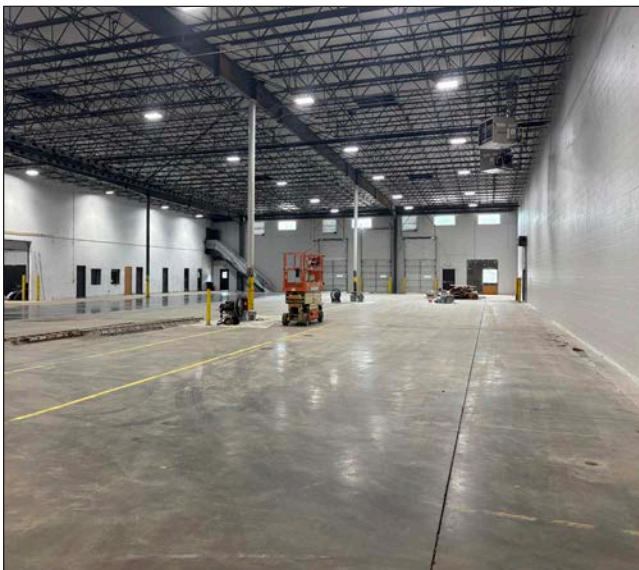

Available Summer 2026 - improvements are in progress

±6.69 acre site

Fenced outside storage with drive-in access

±30,000 SF expansion potential with expandable wall

±3,000 sq. ft. office area

10 dock high doors (plus one additional punch out)

7 drive-in doors

23' - 25' ceiling height

50' x 60' column spacing

120' truck court

Wet sprinkler system

ipgproperties.com

PROPERTY PHOTOS

82 Galilee Church Road | Jefferson, GA 30549