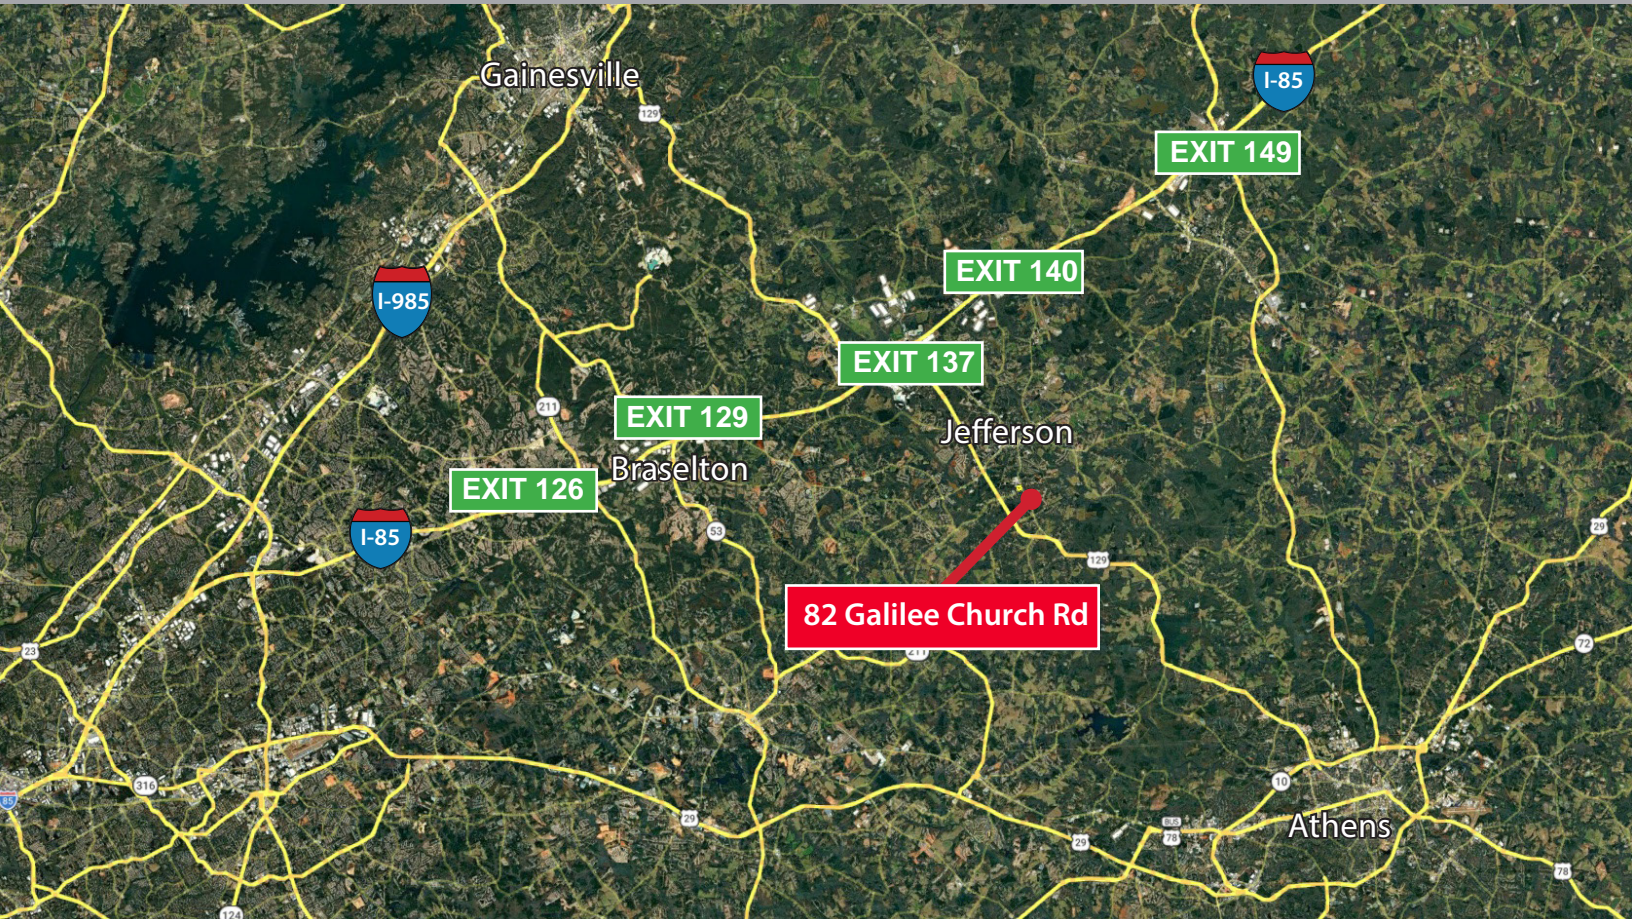

LOCATION

82 Galilee Church Road | Jefferson, GA 30549

DISTANCES:

US Hwy 129:	±0.68 miles	Downtown Atlanta:	±61 miles
Gainesville, GA:	±23 miles	Hartsfield Jackson Int'l Airport:	±70 miles
I-85, Exit 137:	±6.5 miles	Greenville, SC:	±100 miles
Athens, GA:	±21 miles	Gainesville Inland Port:	±30 miles