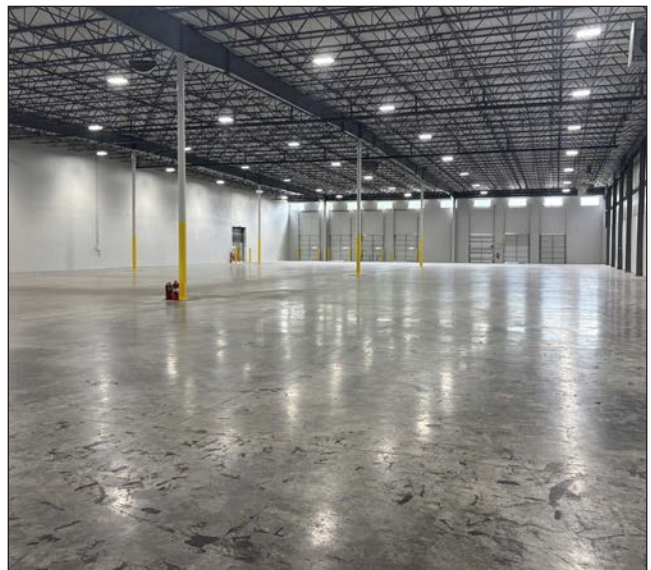

Available Summer 2026 - improvements are in progress

±6.69 acre site

Fenced outside storage with drive-in access

±30,000 SF expansion potential with expandable wall

±3,000 sq. ft. office area

10 dock high doors (plus one additional punch out)

7 drive-in doors

23' - 25' ceiling height

50' x 60' column spacing

120' truck court

Wet sprinkler system

ipgproperties.com

PROPERTY PHOTOS

82 Galilee Church Road | Jefferson, GA 30549