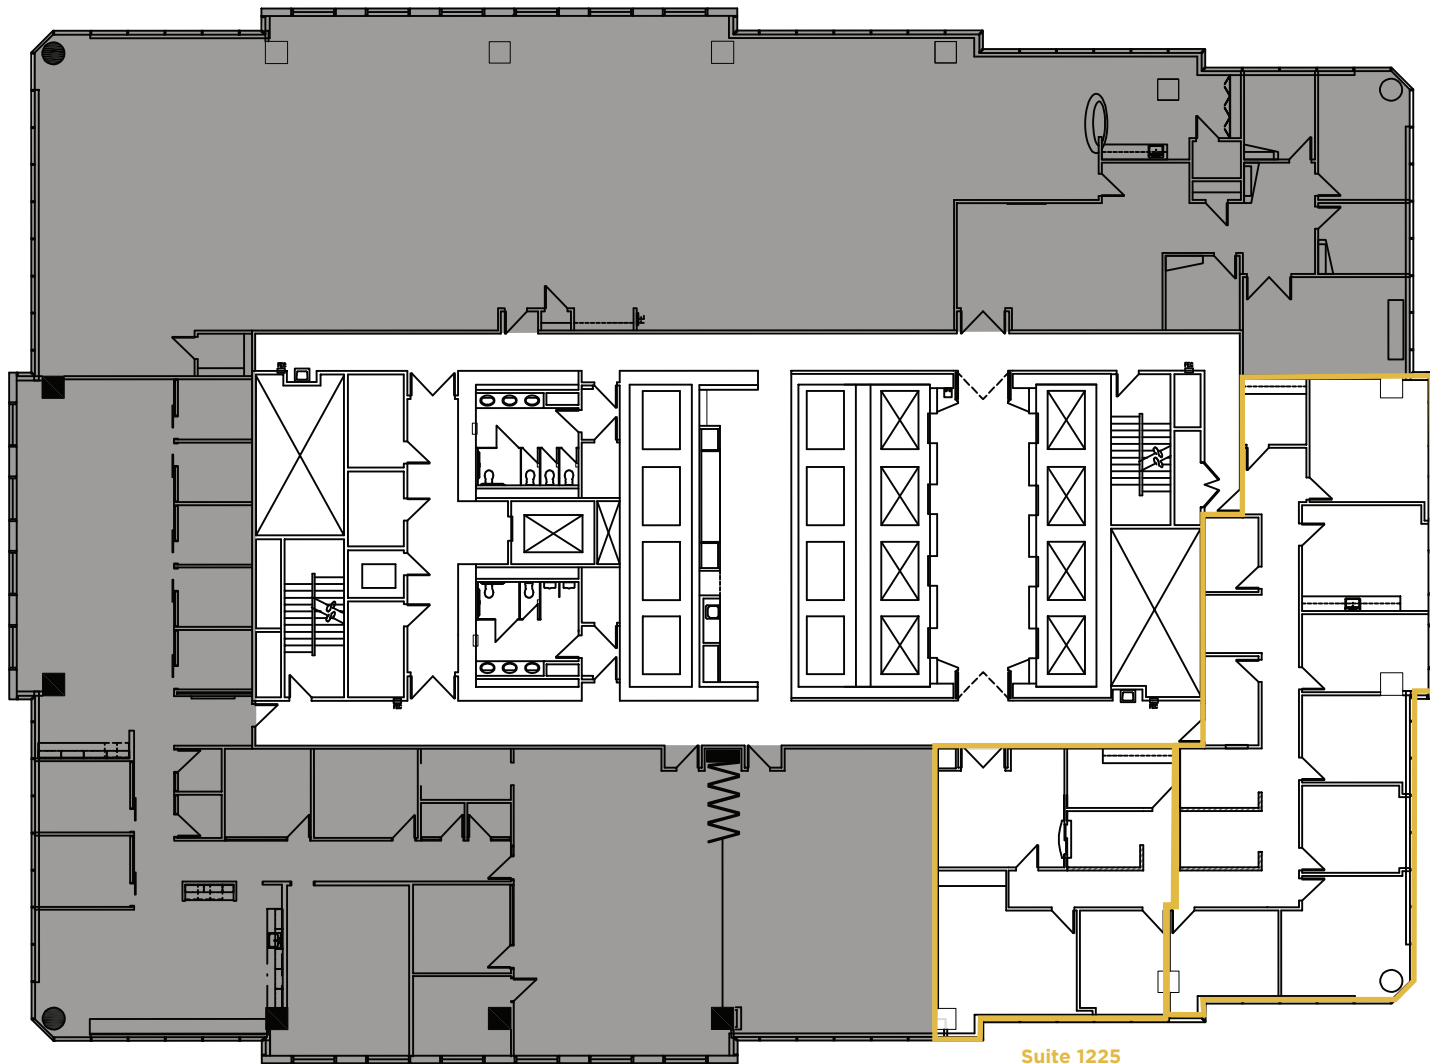

1111 Main

Kansas City, MO 64106

 = VACANT

Suite 1200
2,916 RSF

Suite 1225
1,351 RSF

12th Floor

SCALE: 1/32" = 1'-0"

THE SKYLINE COLLECTION