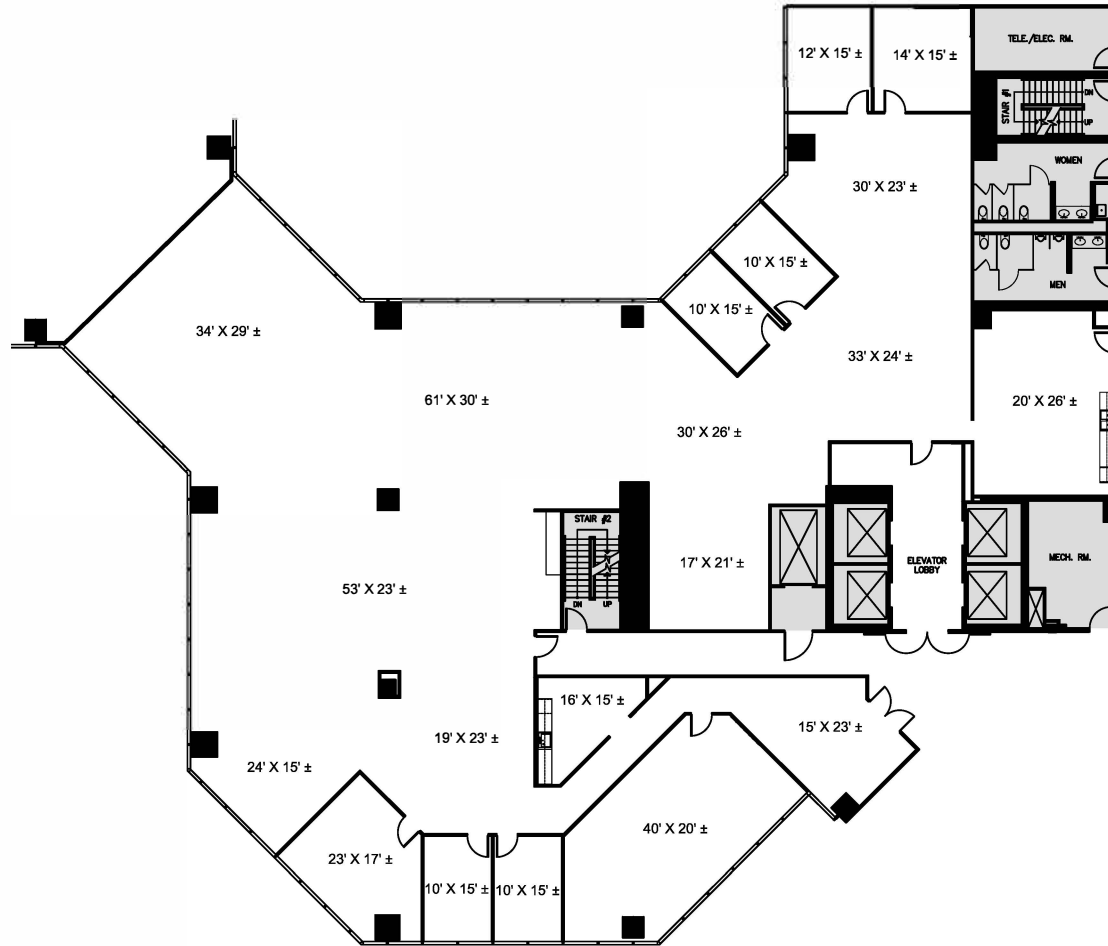

# URBAN TOWERS

SUITE 1260E - 12,639 RSF