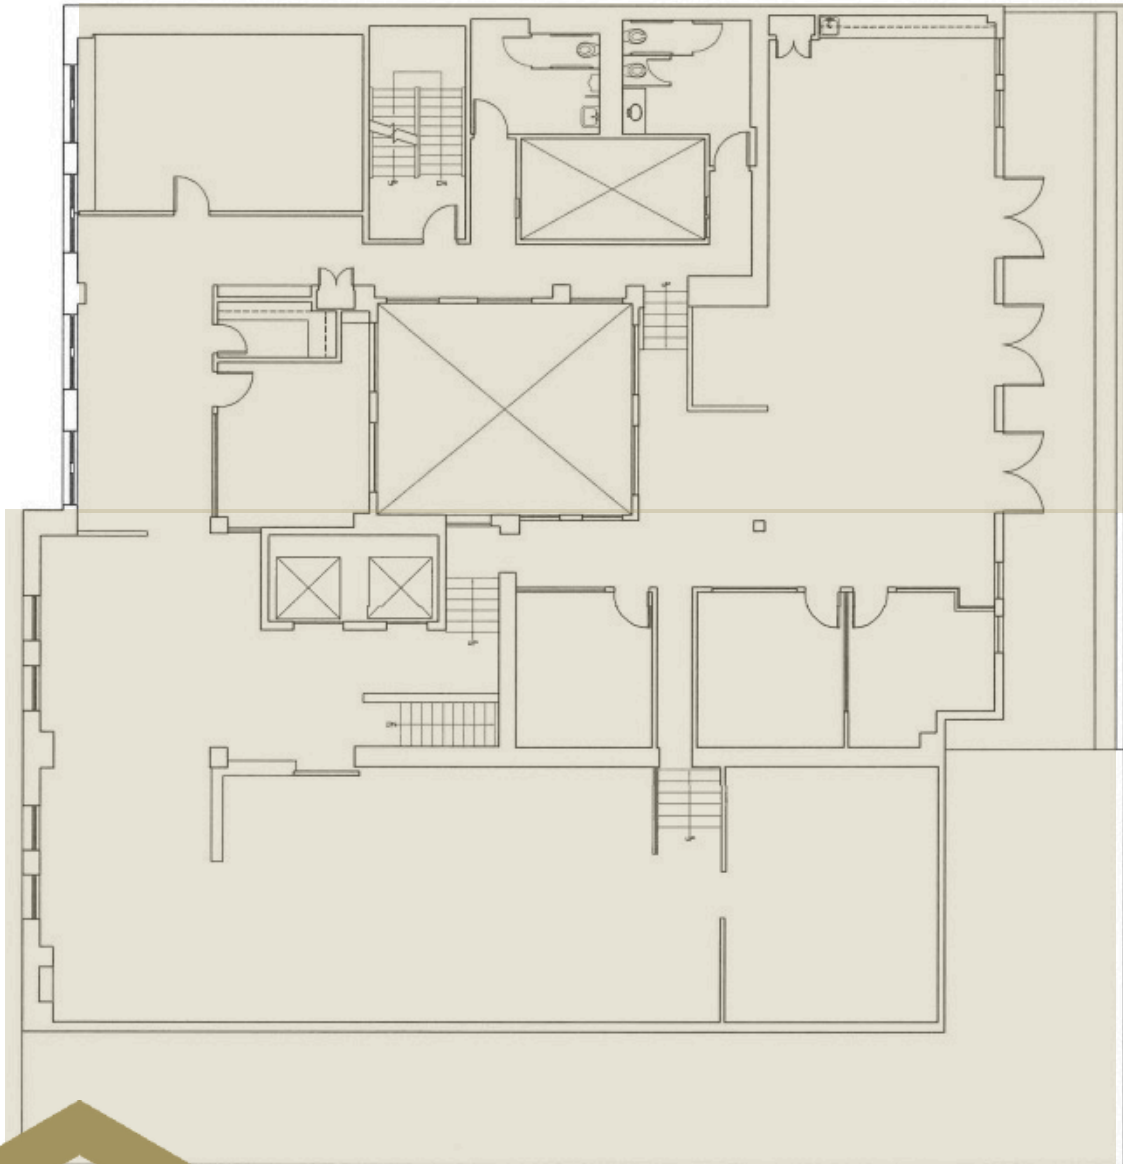

# 209 BUILDING

209 SW OAK STREET | PORTLAND, OREGON

SUITE 600: RSF 6,137

NORTH

FOR LEASING INFORMATION:

**CARTER BEYL**

Licensed in Oregon

503.522.2280