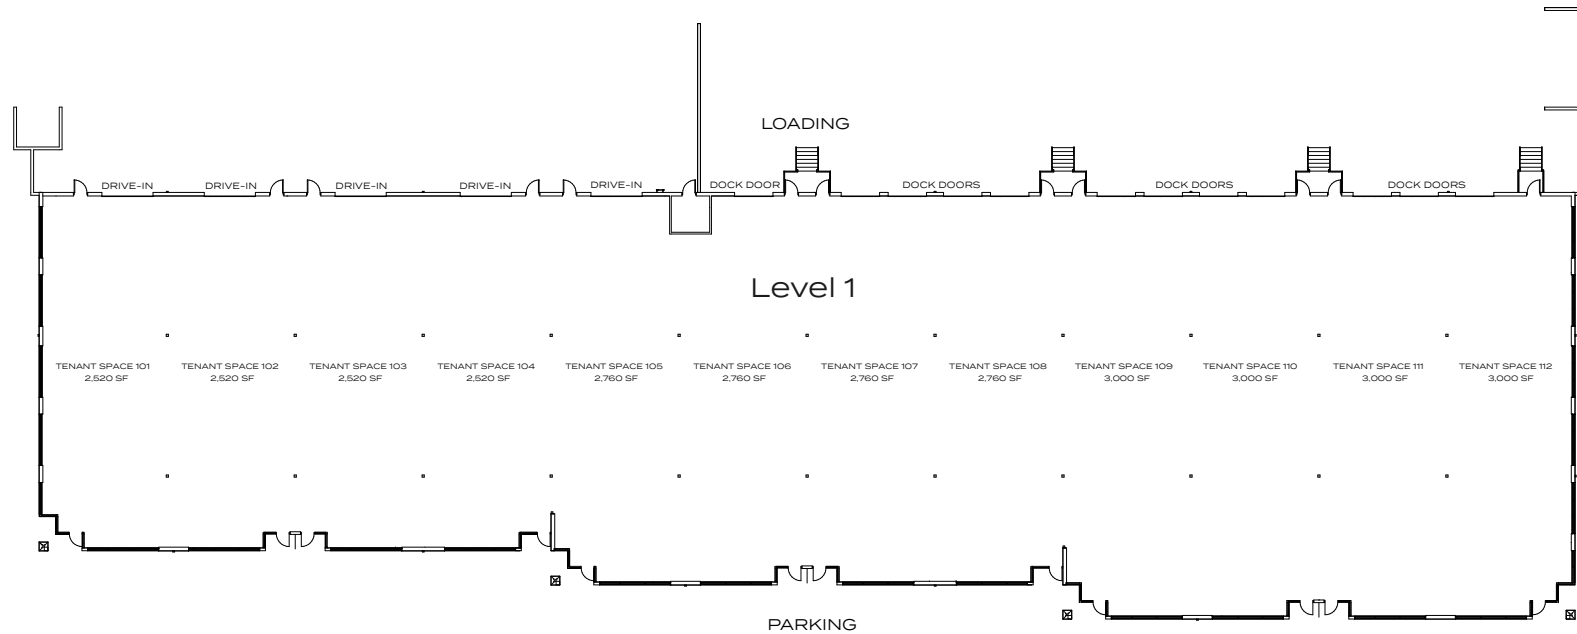

Total SF Available:

2,520 SF up to 33,120 SF

PATRICK MCGETTIGAN
+1 303 217 7956
patrick.mcgettigan@jll.com

JONATHAN SHIRAZI
+1 303 217 7968
jonathan.shirazi@jll.com

MICHAEL CRANE
+1 303 260 6533
michael.crane@jll.com