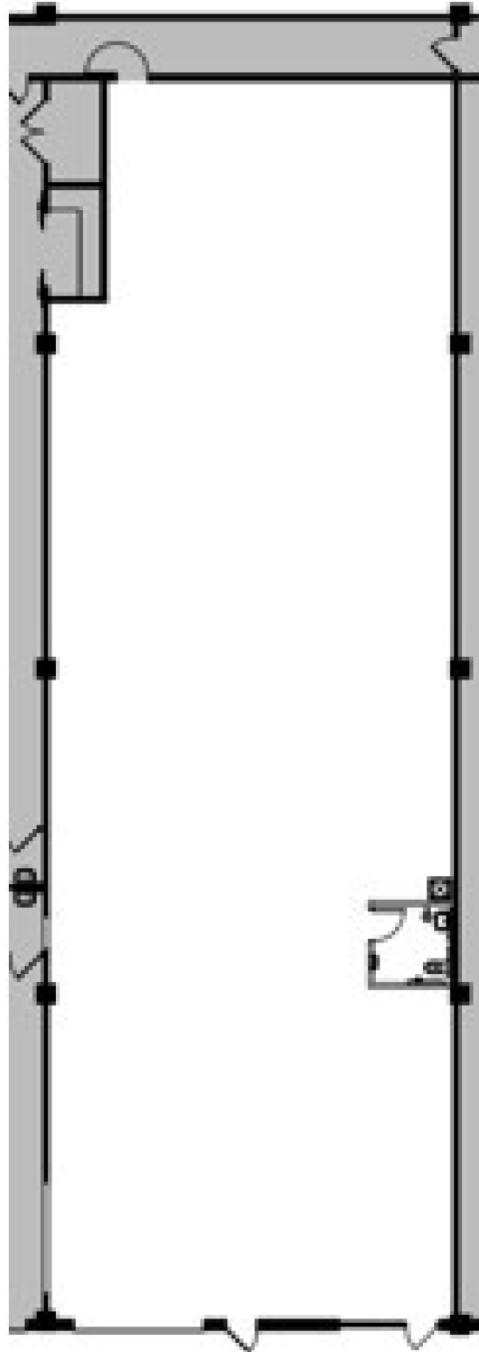

Northern Virginia Industrial Park

**±4,860 SF**

7406 Lockport Place, Suite B, Lorton, VA

(571) 487-8188

**SPACE TO GROW**