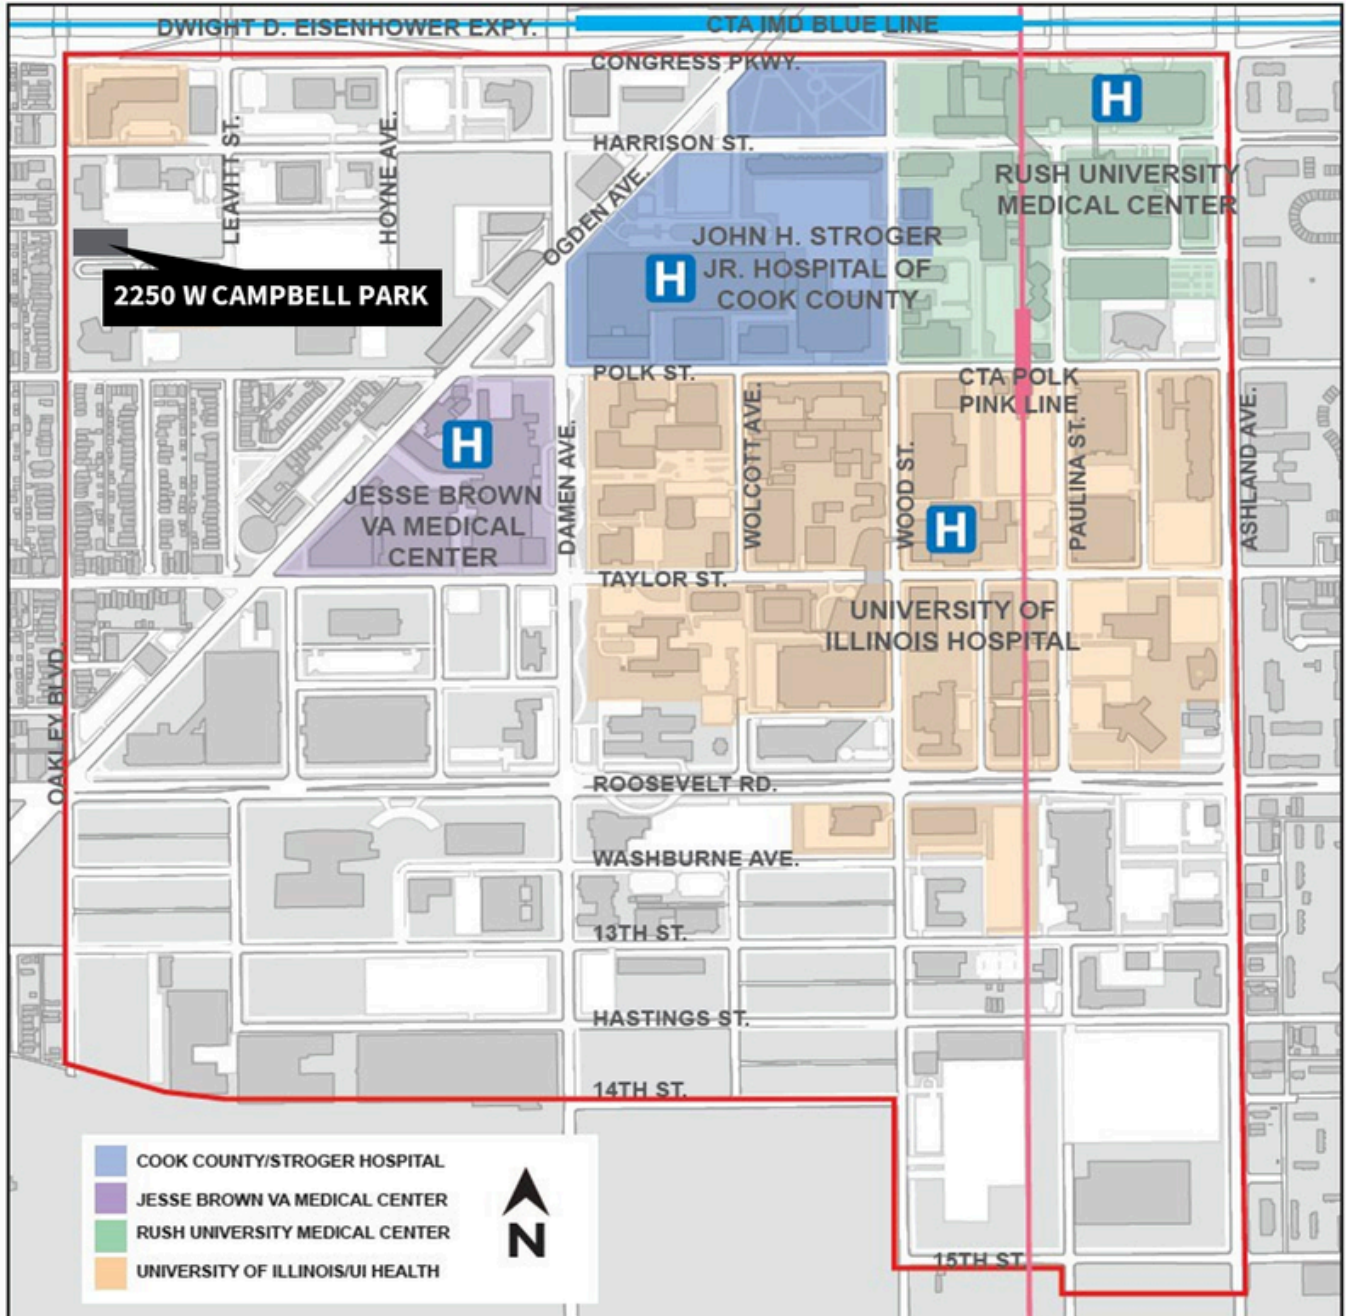

Illinois Medical District Area Overview

Max Zwolan
Senior Vice President, JLL
Max.Zwolan@jll.com
+1 734 255 5810

Grace Fangman
Associate, JLL
Grace.Fangman@jll.com
+1 312 245 5010

Sarah Ware
Founder and CEO, Ware Realty Group
Sarah@jwarerealtygroup.com
+1 312 376 1448 x101