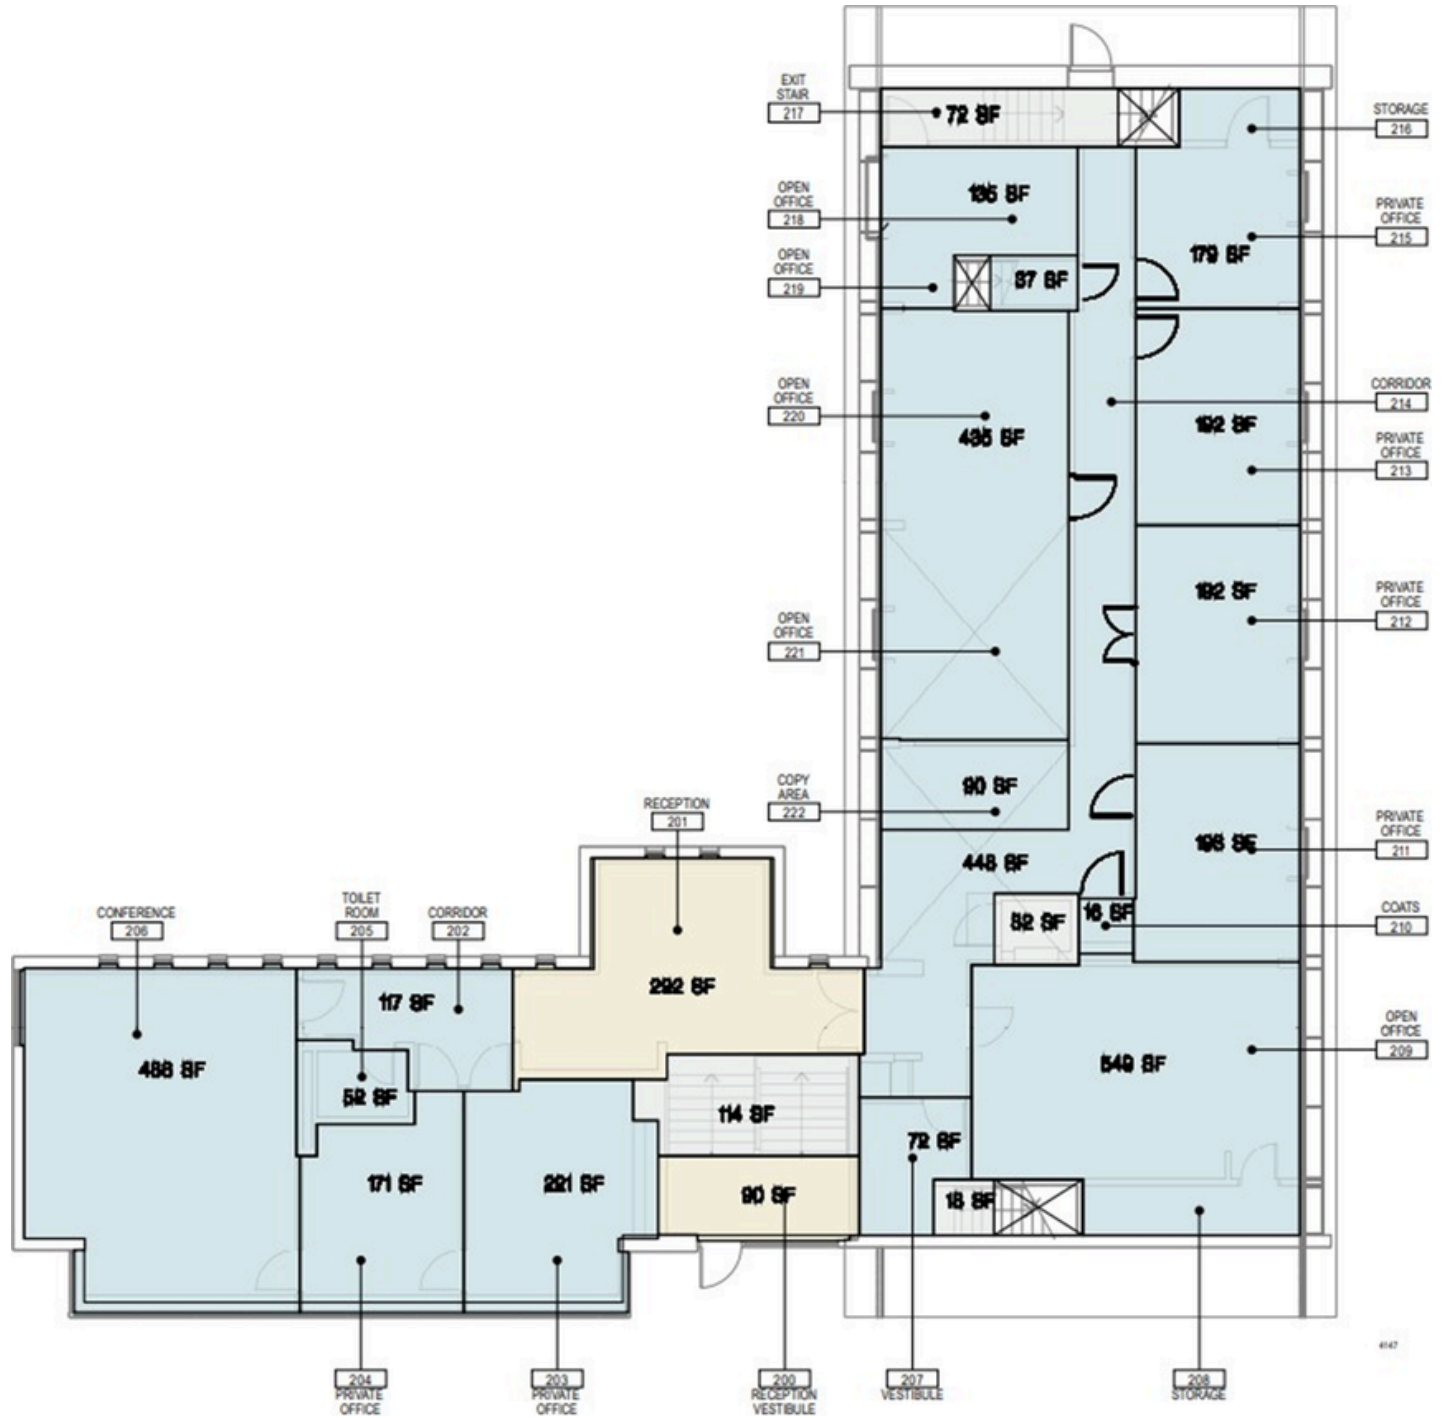

ILLINOIS MEDICAL DISTRICT

 **JLL** SEE A BRIGHTER WAY

600 S Hoyne Avenue

Chicago, IL 60612

9,473 RSF Loft Office Space Available
in the Illinois Medical District

1st Floor - 3,284 RSF

2nd Floor - 4,173 RSF

3rd Floor - 2,016 RSF