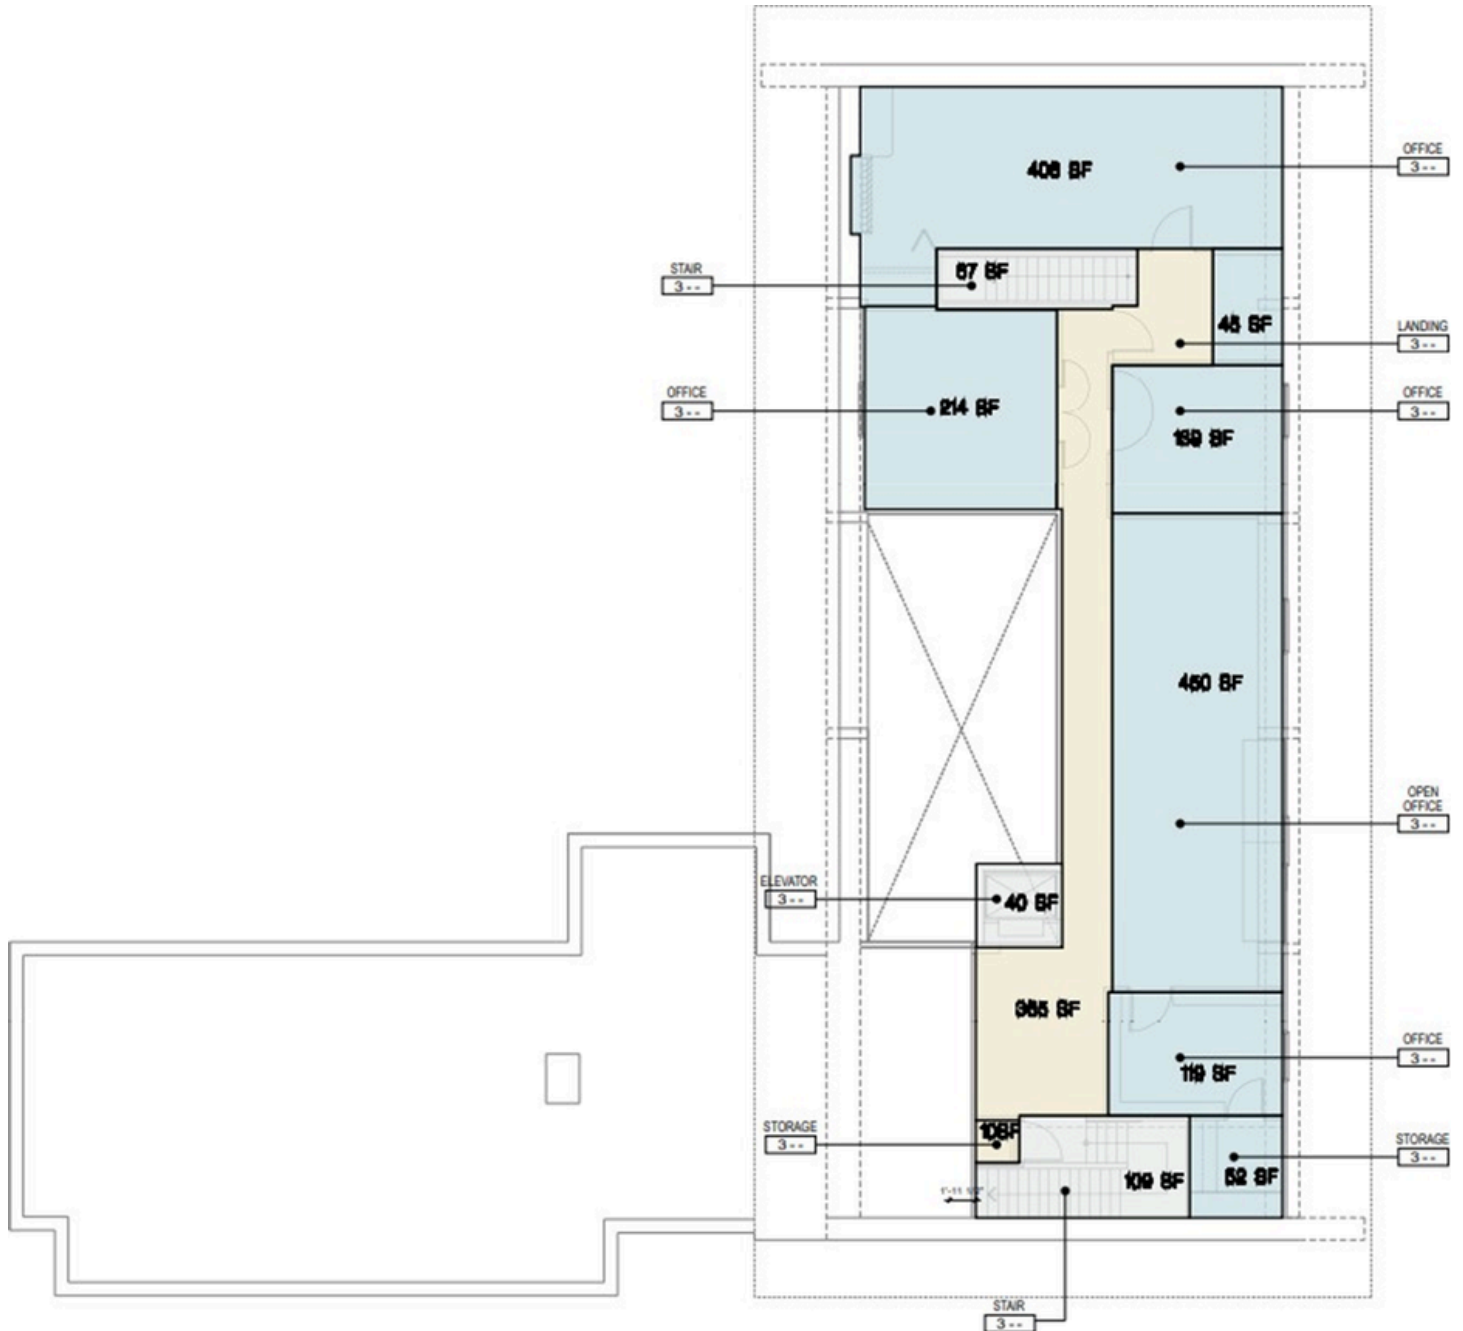

ILLINOIS MEDICAL DISTRICT

 **JLL** SEE A BRIGHTER WAY

600 S Hoyne Avenue

Chicago, IL 60612

9,473 RSF Loft Office Space Available
in the Illinois Medical District

1st Floor - 3,284 RSF

2nd Floor - 4,173 RSF

3rd Floor - 2,016 RSF