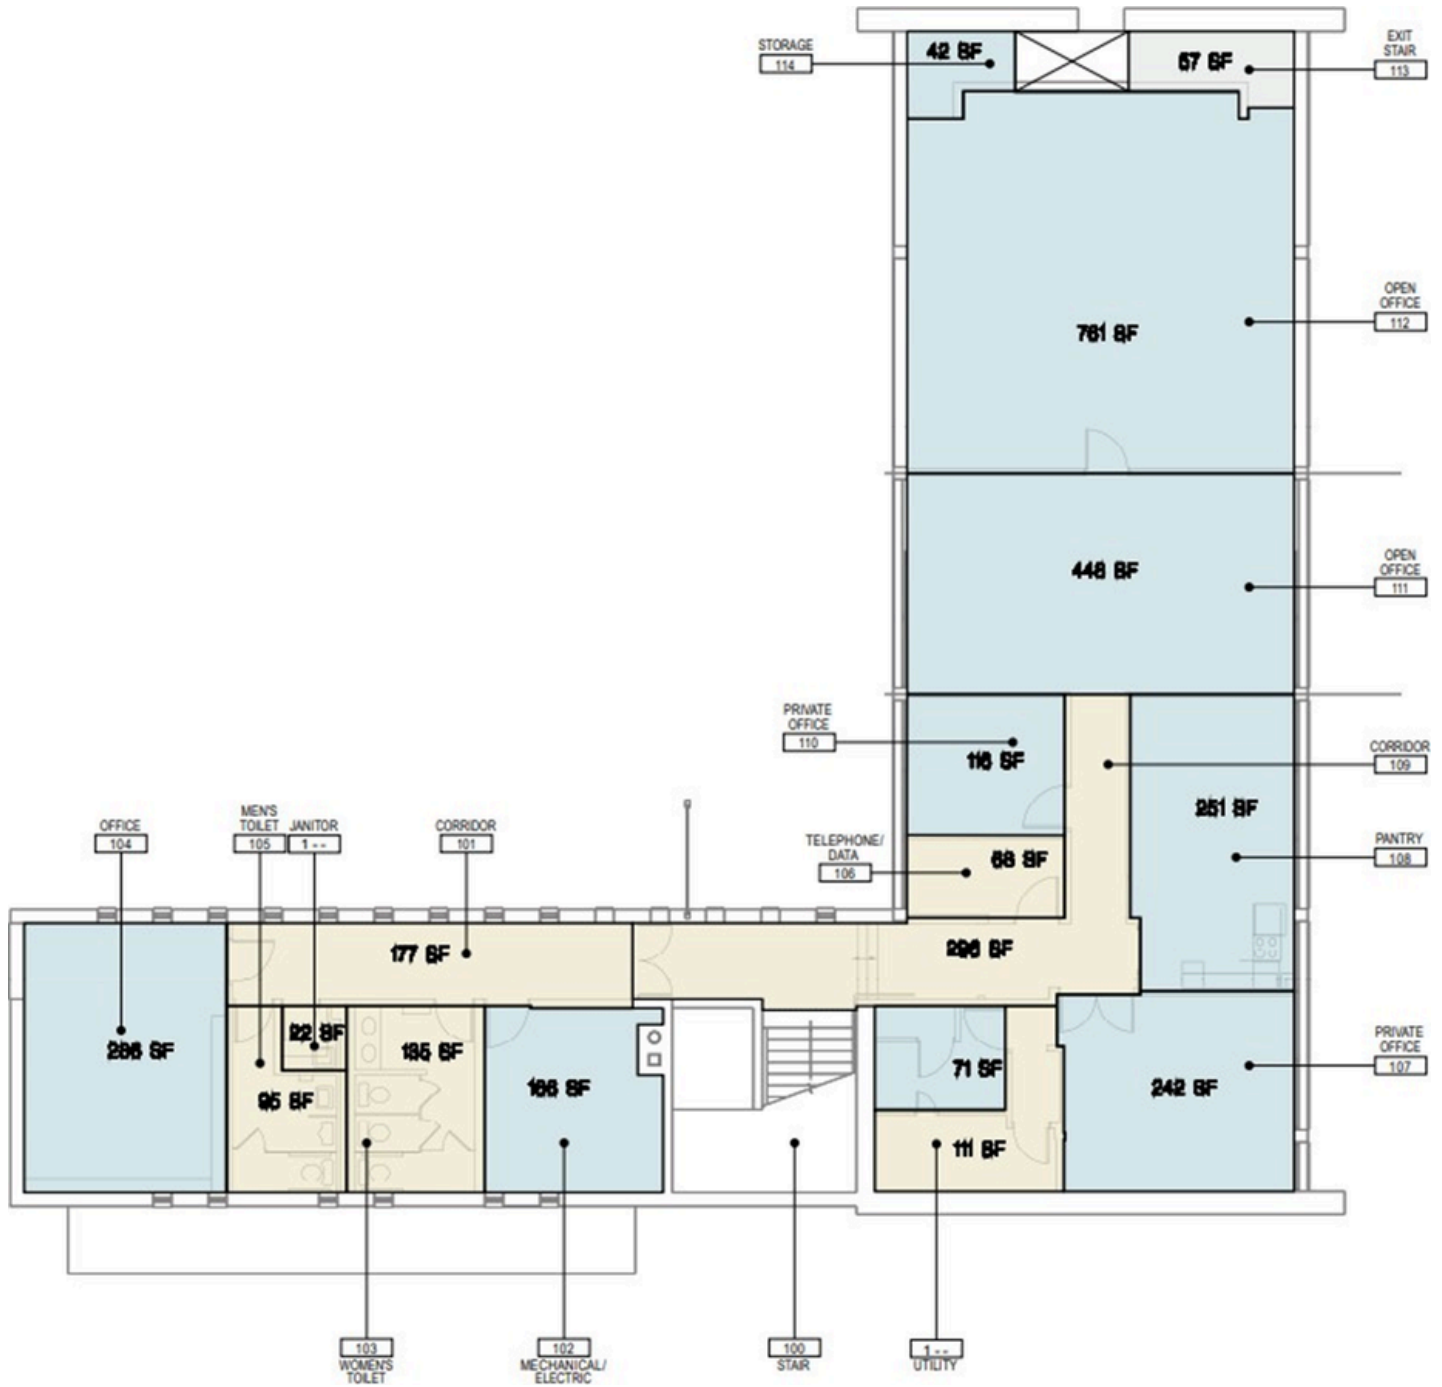

ILLINOIS MEDICAL DISTRICT

 **JLL** SEE A BRIGHTER WAY

600 S Hoyne Avenue

Chicago, IL 60612

9,473 RSF Loft Office Space Available
in the Illinois Medical District

1st Floor - 3,284 RSF

2nd Floor - 4,173 RSF

3rd Floor - 2,016 RSF