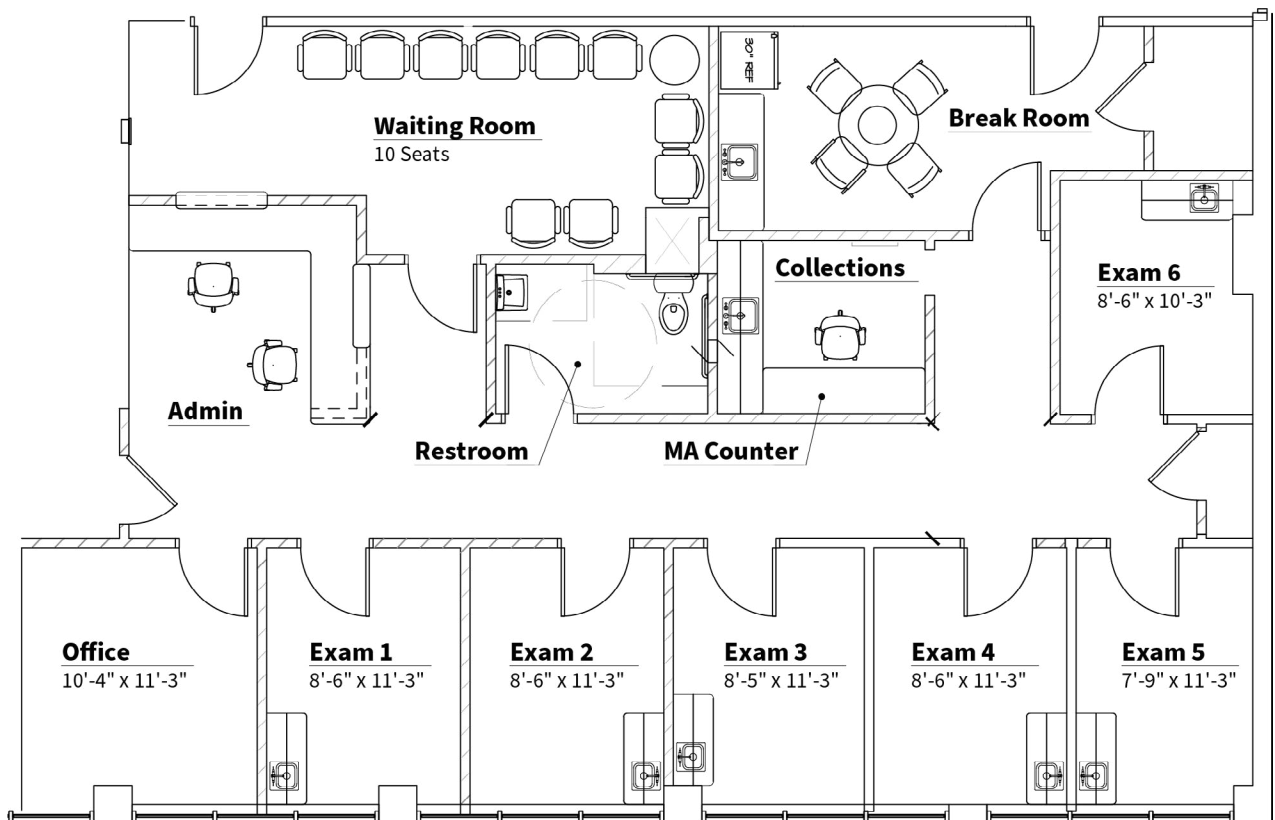

SUITE PLAN

755 SOUTH MILWAUKEE
755 S Milwaukee Avenue
Libertyville, IL 60048

SUITE 292
2,259 RSF

For Leasing Information

Contact Brian Lauck, Regional Leasing Director
Brian Lauck at (630) 324-6953 | Brian.Lauck@Lillibridge.com