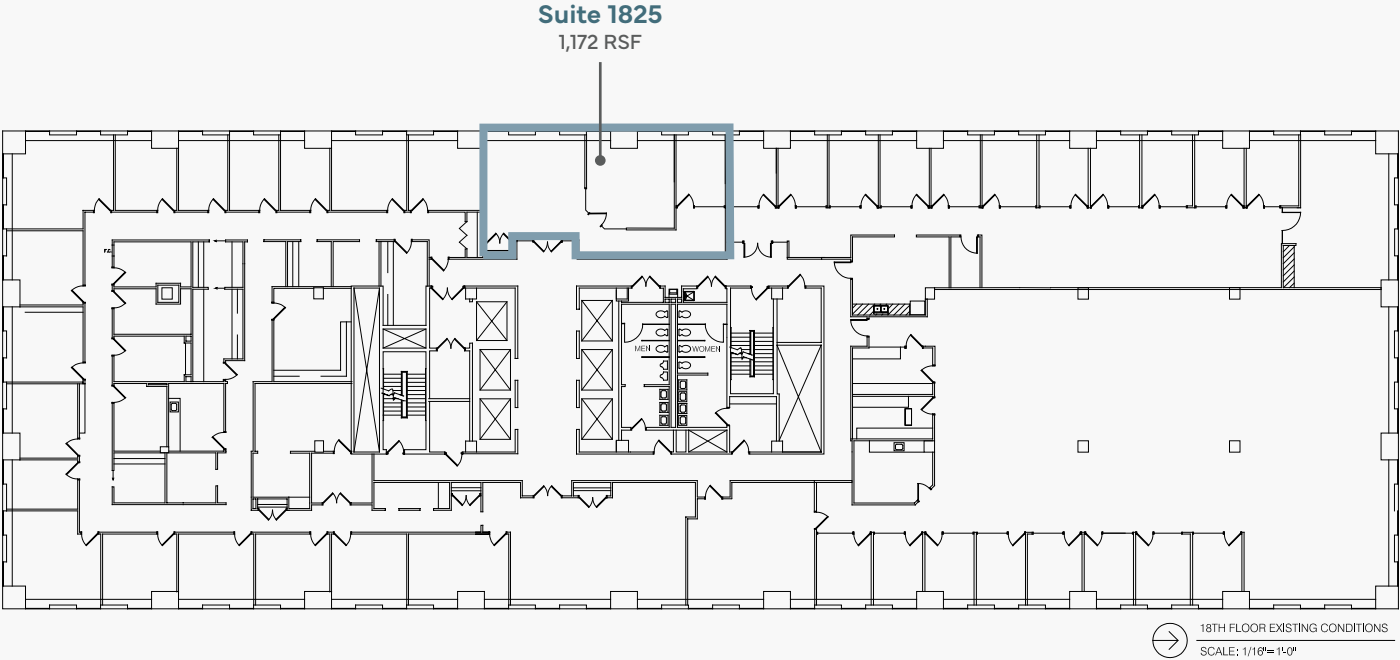

18TH FLOOR

1,172 - 7,425 RSF Available

CONTACT US

Matt Fahey
414 278 6860
matt.fahey@colliers.com

Jenna Maguire
414 278 6860
jenna.maguire@colliers.com

Dan Wroblewski
414 278 6813
dan.wroblewski@colliers.com