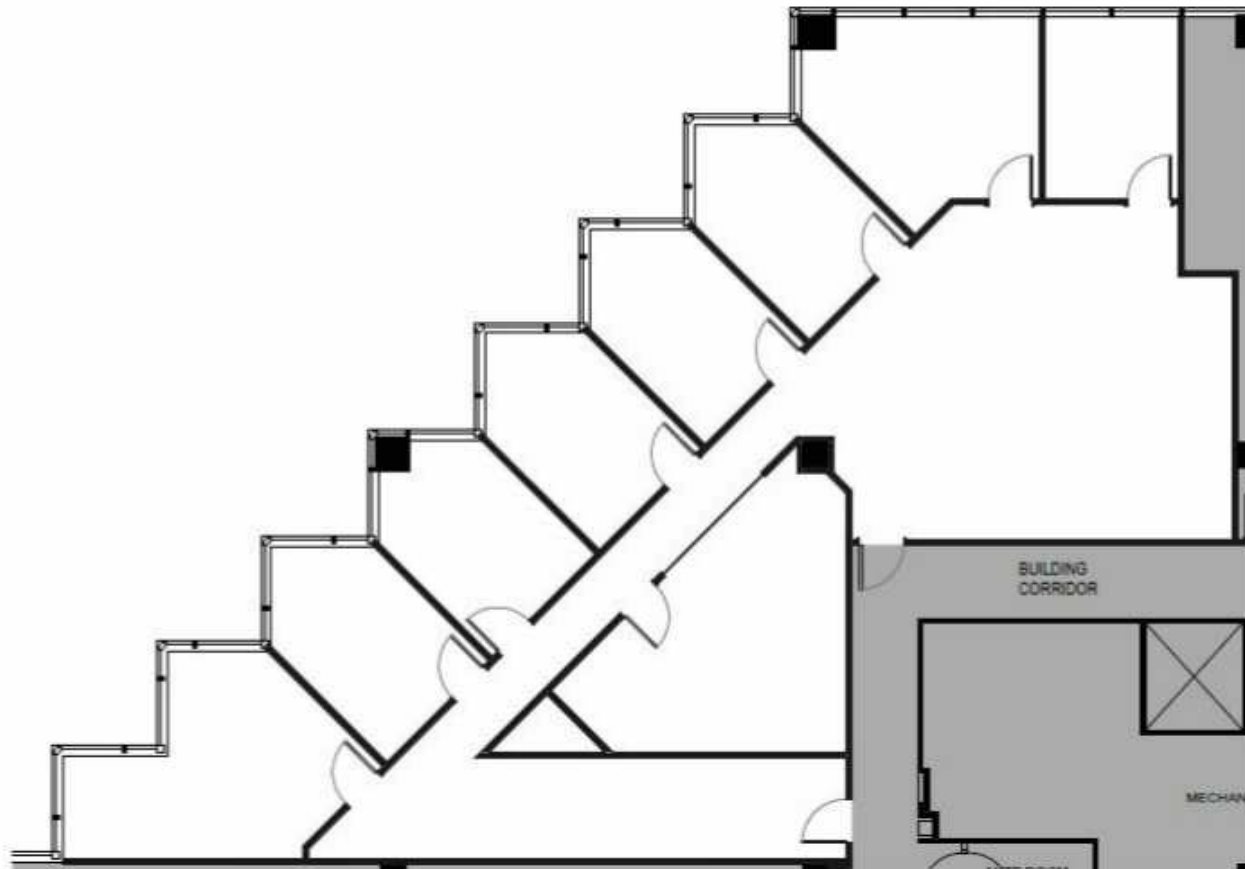

KEY PLAN

Alex Port 404.924.2816 aport@lpc.com	Maia Perri 678.836.5773 mperry@lpc.com	Hunter Henritze 404.924.2819 hhenritze@lpc.com
---	---	---

Lincoln