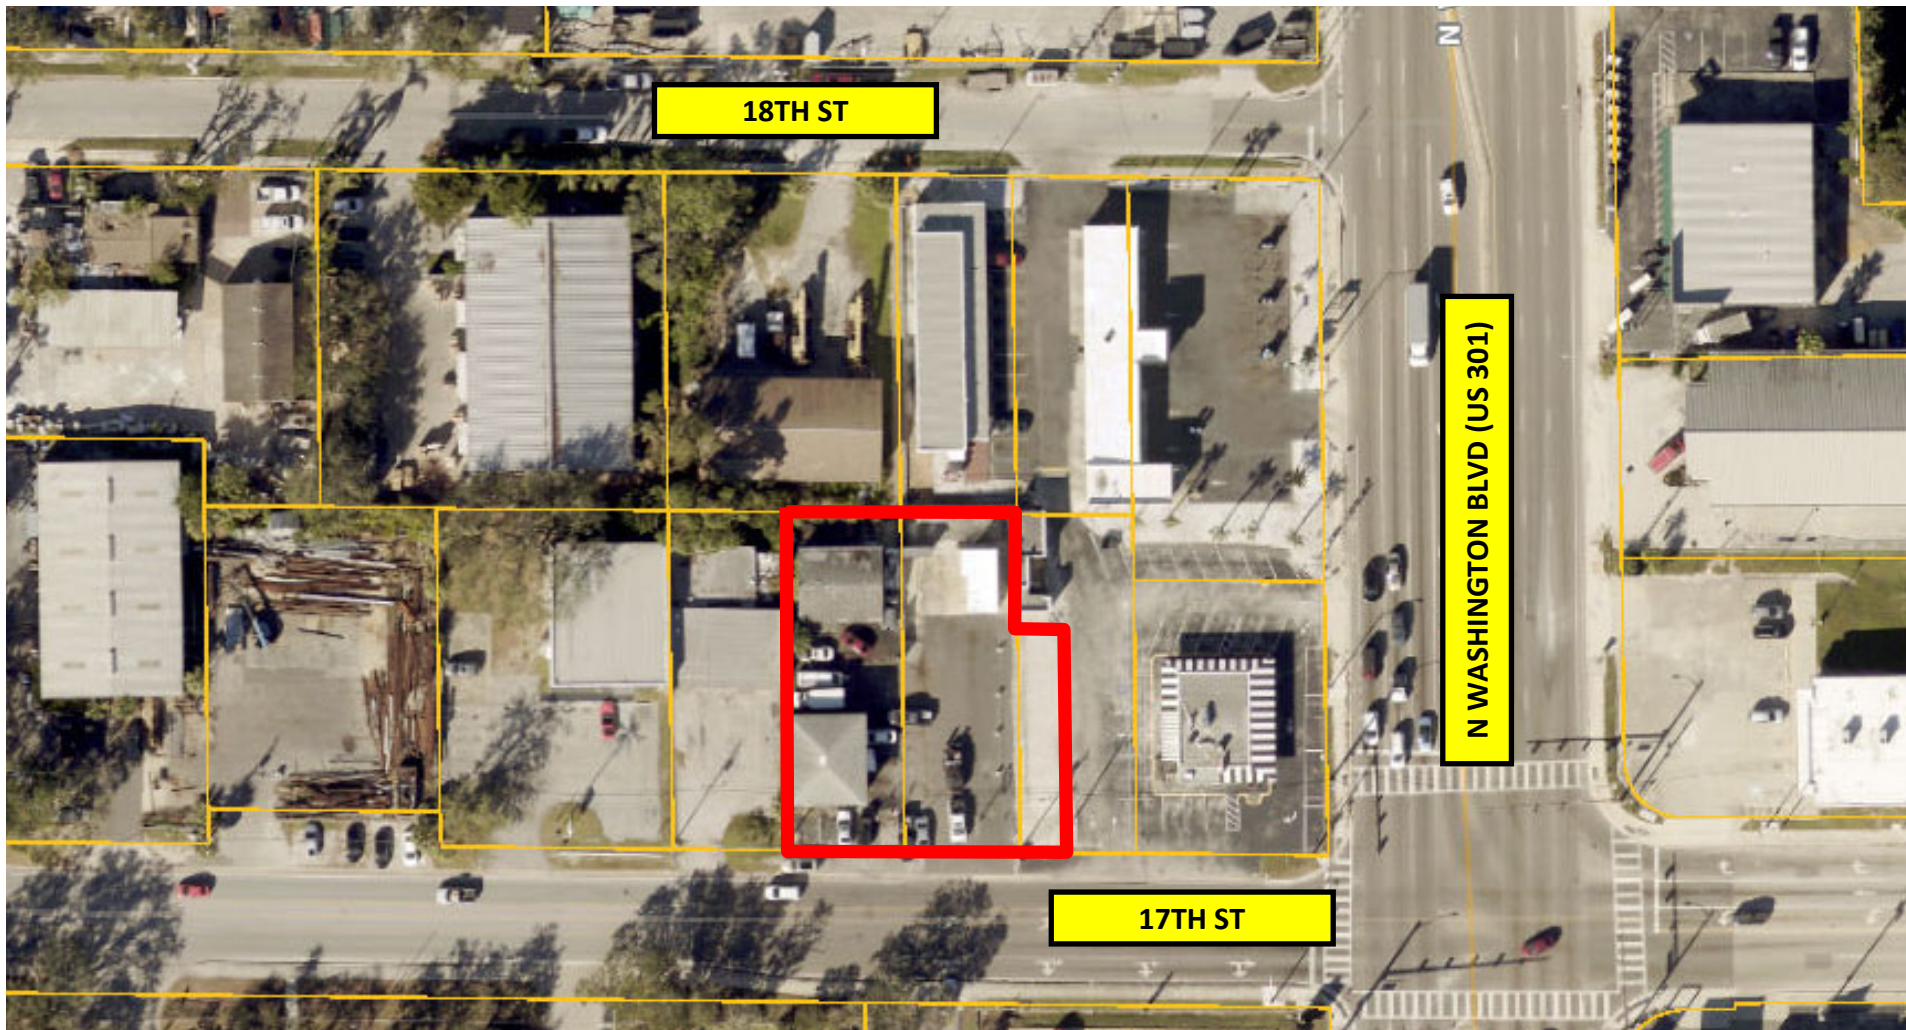

FOR LEASE

3,411 SF Office/Warehouse/Service plus Manager's Quarters Efficiency
1967 17th Street, Sarasota, FL 34234

**RKW
BUTTON**

LIC REAL ESTATE BROKER

JEFF BUTTON

941-313-1193

Jeff@SarasotaWarehouses.com

1869 Porter Lake Dr, Sarasota, FL 34240