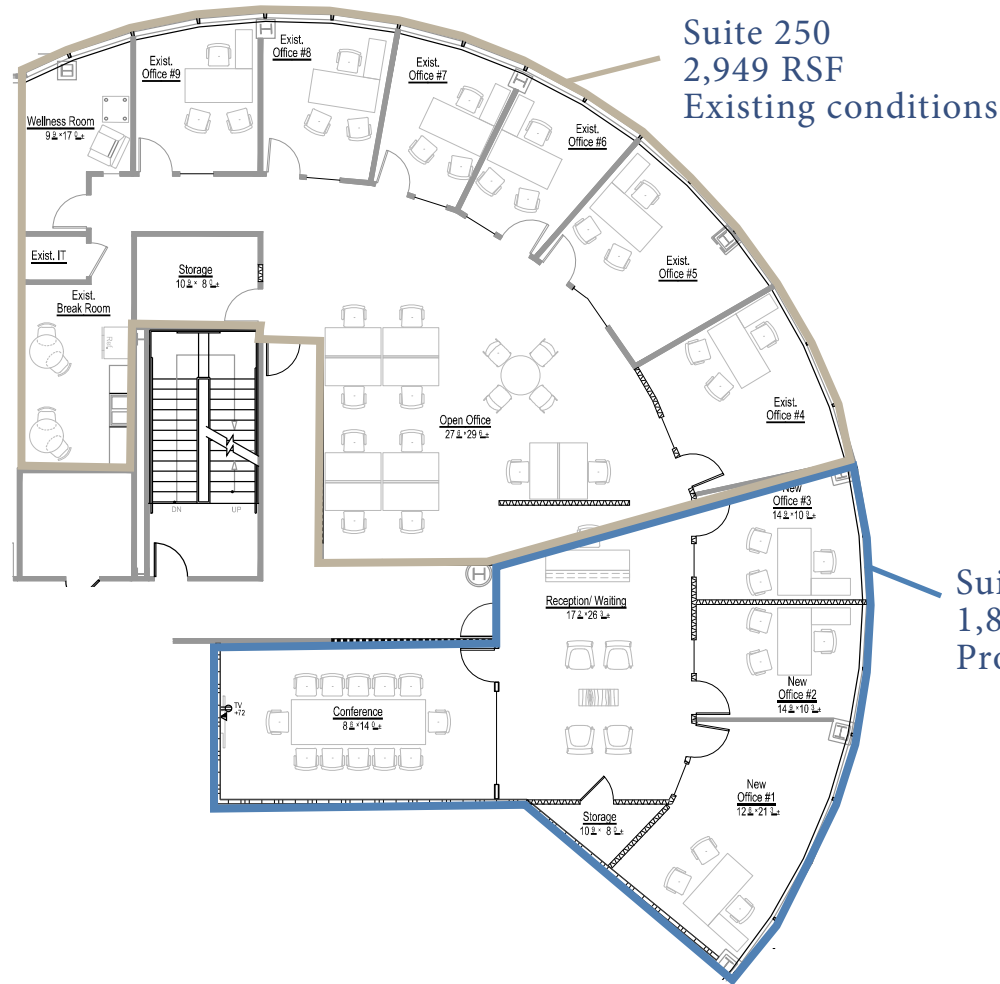

Suite 230 & 250 4,794 RSF

1805 Shea Center Drive | Highlands Ranch, CO 80129

MITCH BRADLEY
+1 720 528 6311
mitch.bradley@cbre.com