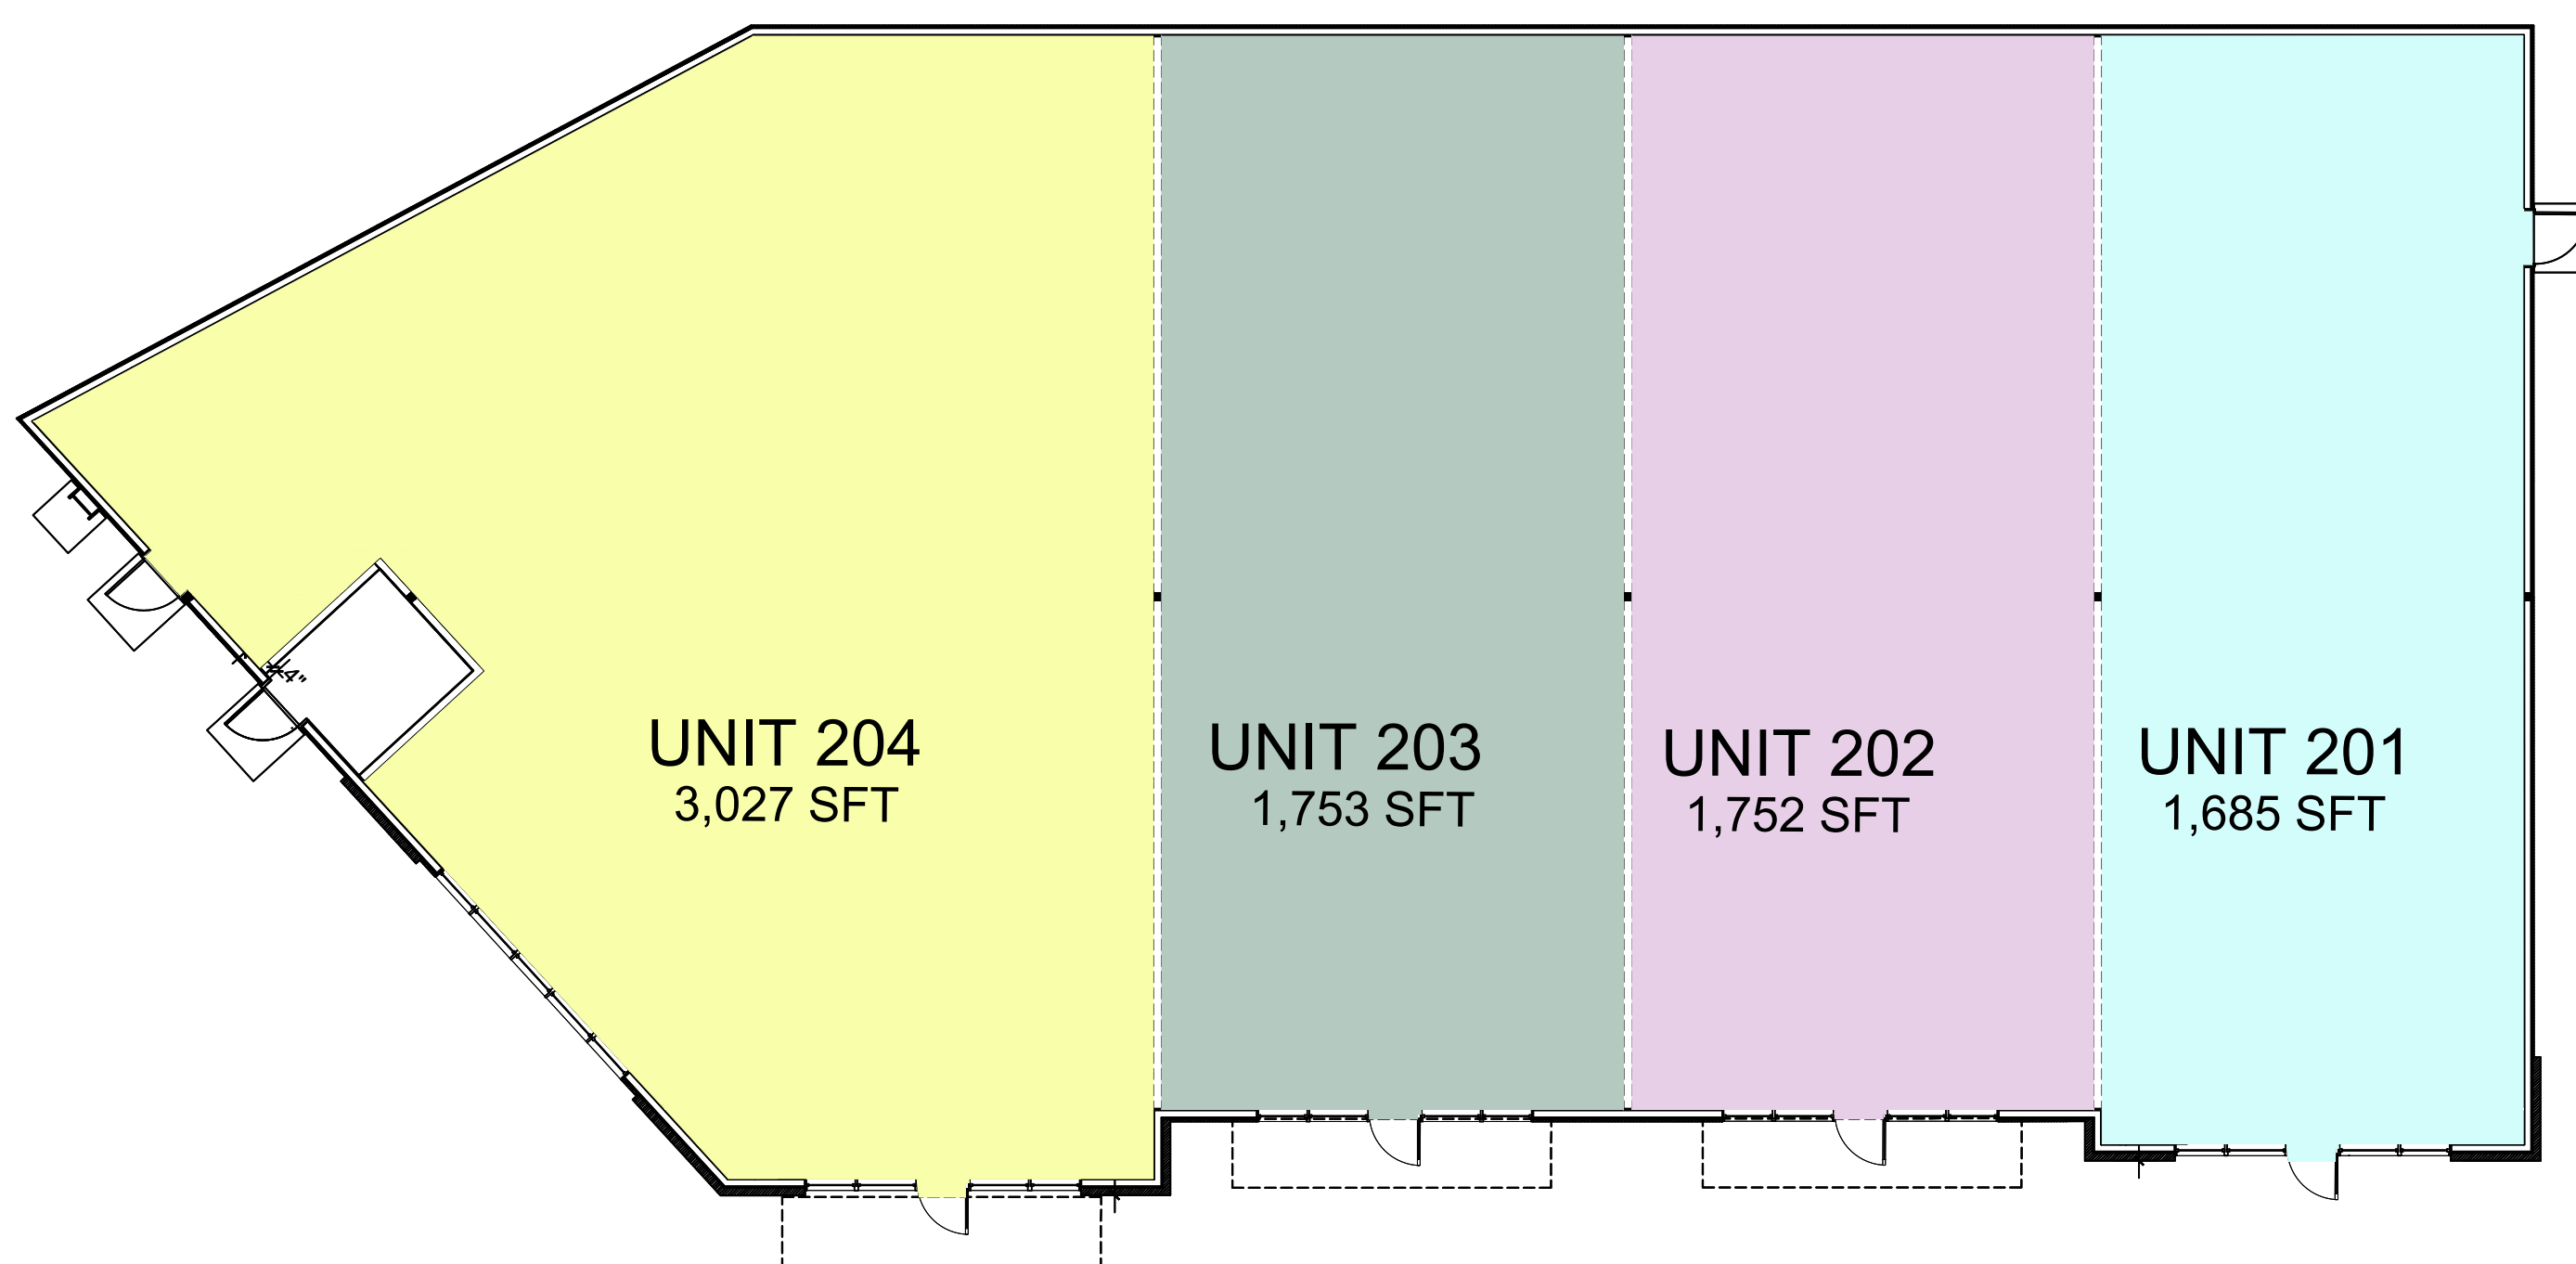

BUILDING 2
8,217 SFT

BUILDING 2
8,217 SFT

- UNIT 201
- UNIT 202
- UNIT 203
- UNIT 204

2200E WHITESTONE BLVD. CEDAR PARK 78613

NOT FOR CONSTRUCTION