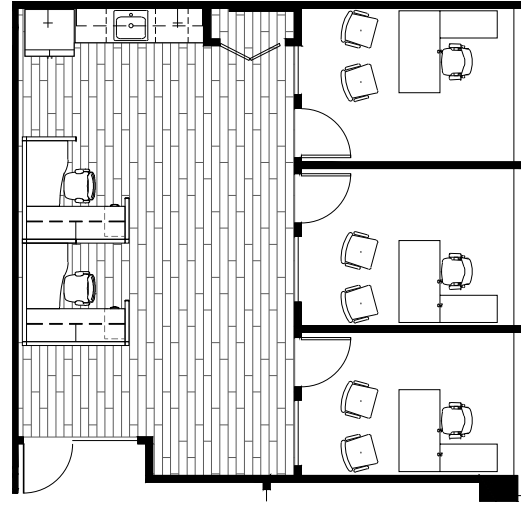

PLAZA TOWER

ONE

6400 Fiddlers Green Circle
Greenwood Village, CO 80111

Suite 535
1,165 RSF

*Furniture is for illustrative purposes only

ROBERT WHITTELSEY
303 283 4581 | robert.whittelsey@colliers.com
ABBY PATTILLO
303 283 4579 | abby.pattillo@colliers.com