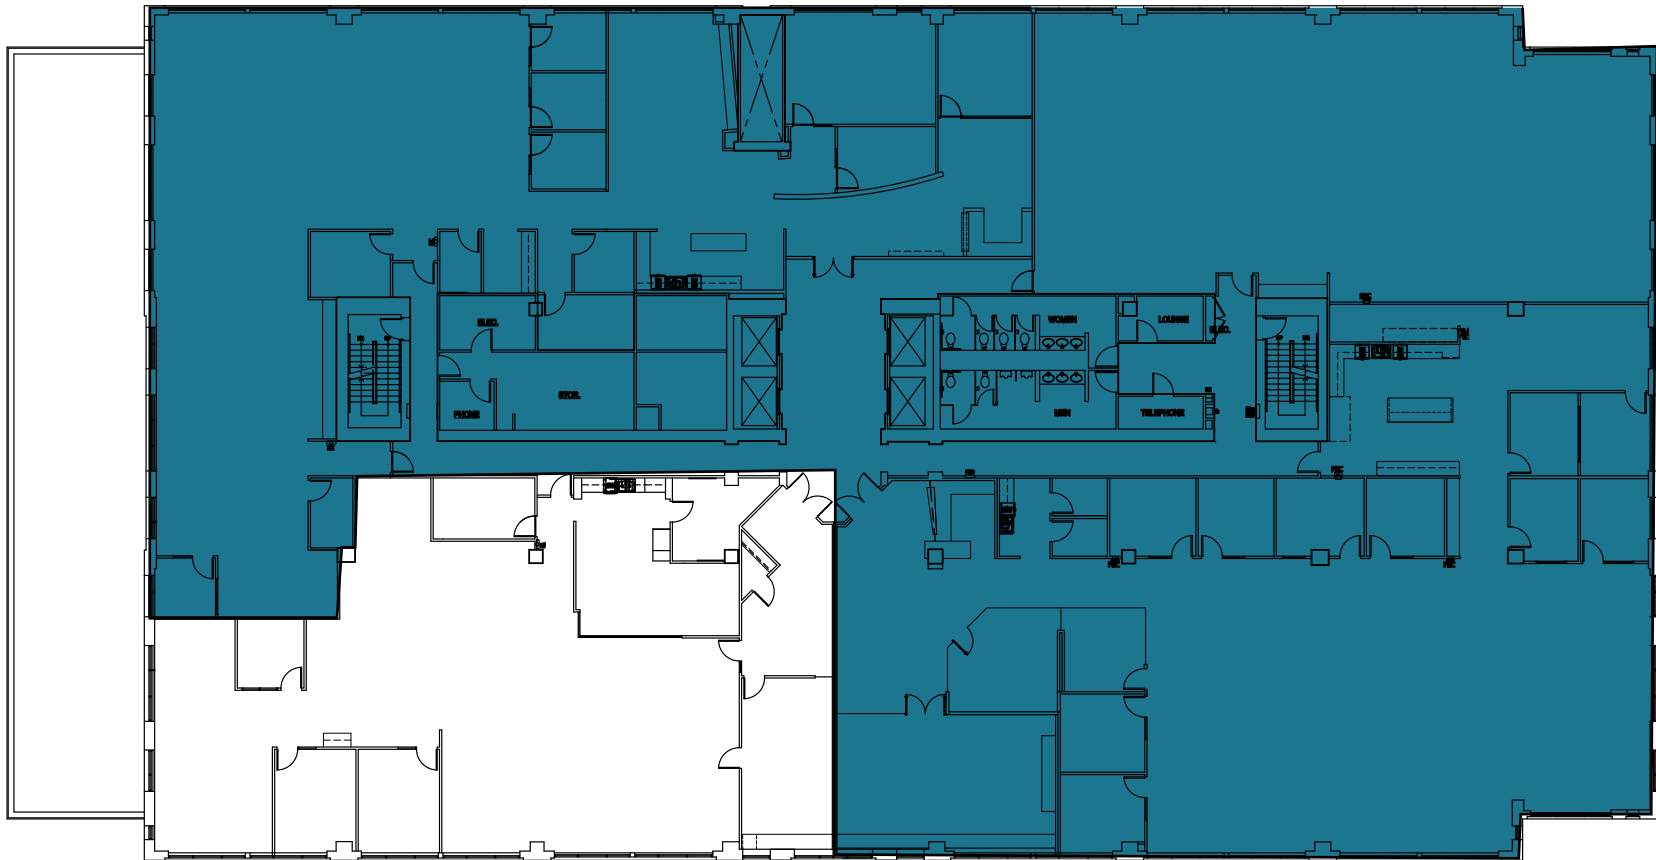

Suite 700

6,055 RSF

Seattle's new waterfront at your doorstep

WATERFRONT PLACE

1001 WESTERN AVENUE SEATTLE, WA 98104

CLEITA HARVEY
+1 206 607 1794
cleita.harvey@jll.com

JIM ALLISON
+1 206 607 1787
jim.allison@jll.com