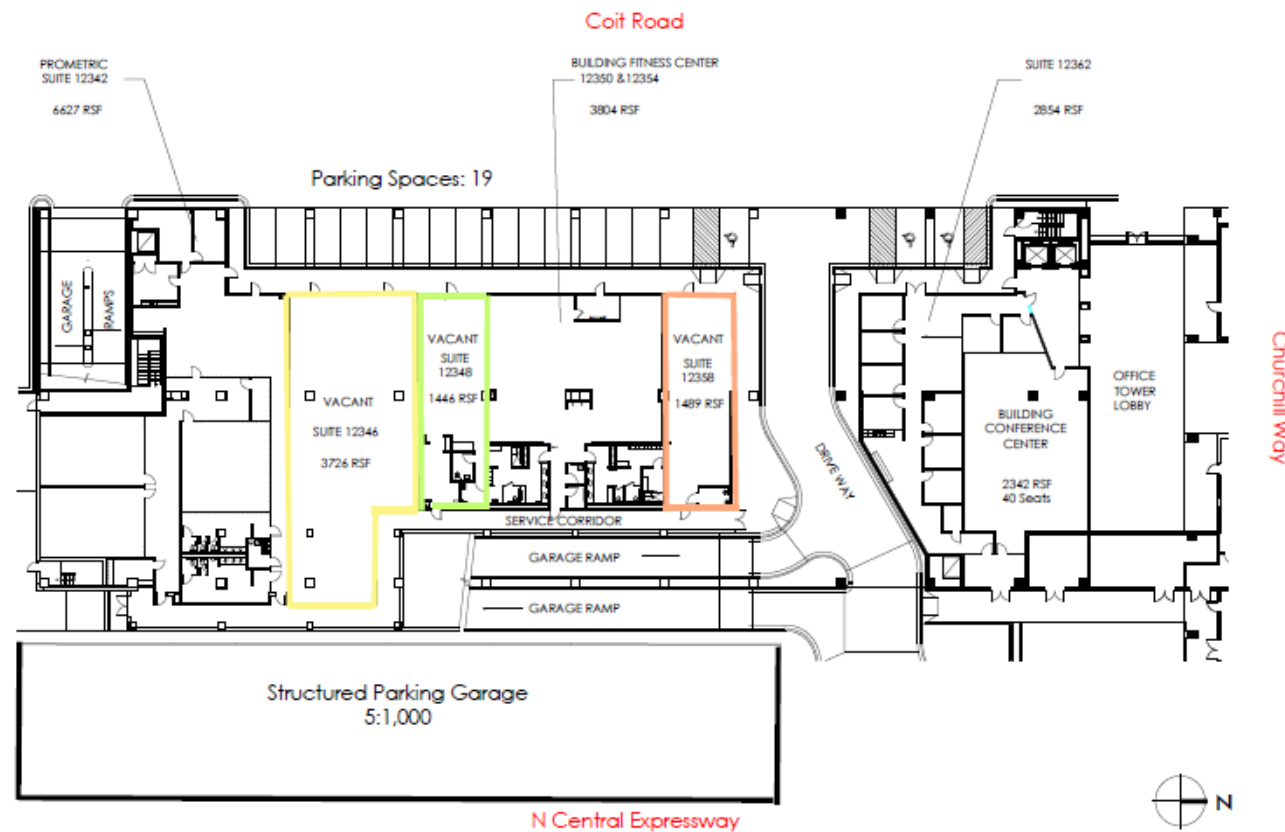

LEASING TEAM CONTACT:

KOLBY DICKERSON - 214.534.1599
kdickerson@txreproperties.com

SAM DAVIS - 214.684.7197
sdavis@txreproperties.com

GRANT GOMEZ - 214.734.4725
grant@txreproperties.com

**SUITE 12358 | 1,489 RSF
AS-BUILT**

CHURCHILL TOWER
12400 COIT RD. DALLAS, TX 75251

SUITE #12358 1,489 RSF