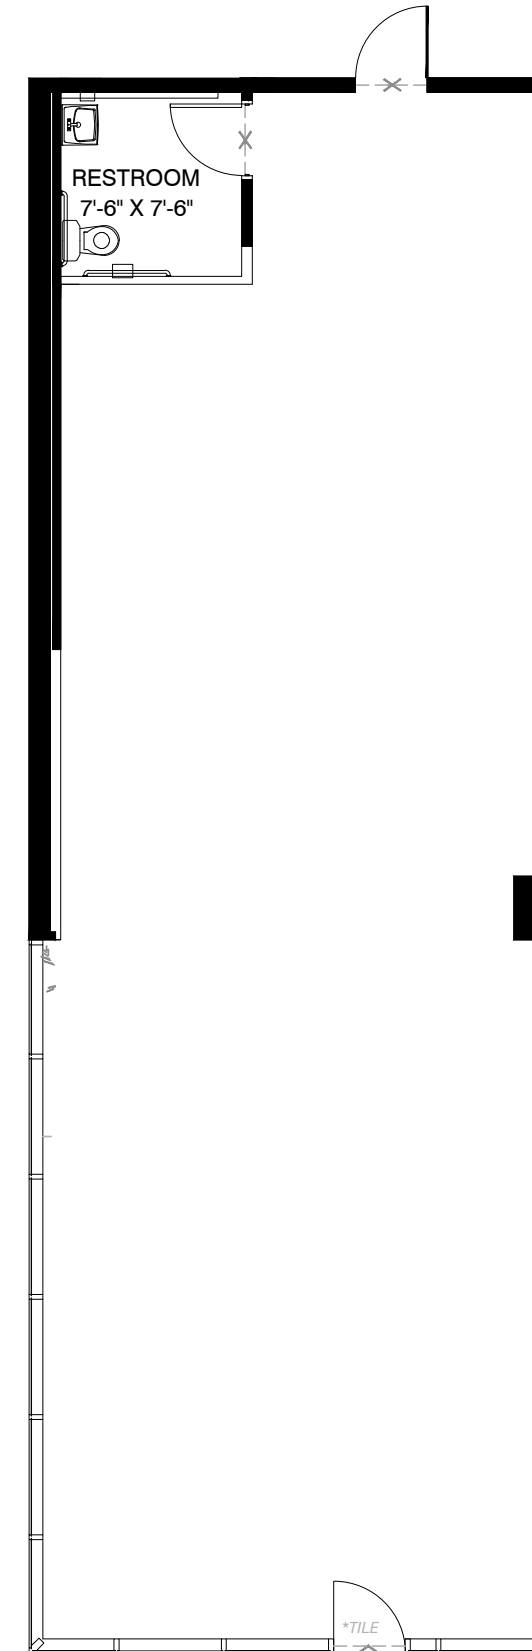

LEASING TEAM CONTACT:

KOLBY DICKERSON - 214.534.1599
kdickerson@txreproperties.com

SAM DAVIS - 214.684.7197
sdavis@txreproperties.com

GRANT GOMEZ - 214.734.4725
grant@txreproperties.com

**SUITE 12358 | 1,489 RSF
AS-BUILT**

CHURCHILL TOWER
12400 COIT RD. DALLAS, TX 75251

SUITE #12358 1,489 RSF