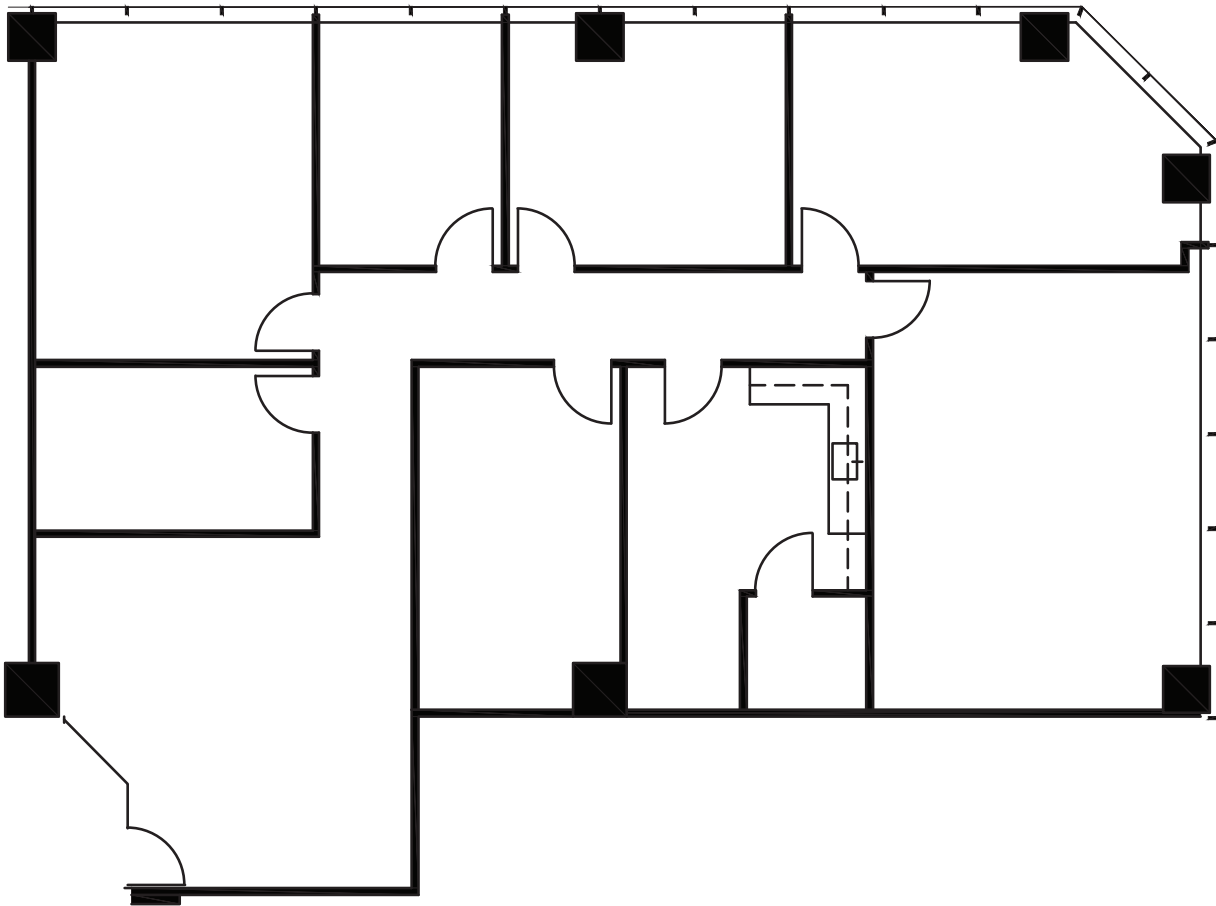

UPTOWN TOWER

4144 NORTH CENTRAL EXPY, DALLAS, TEXAS 75204

SUITE 420 - 3,066 RSF

Erik Blais
972.776.7150
eblais@bradford.com

Richmond Collinsworth
972.776.7041
rcollinsworth@bradford.com

Bradford Commercial Real Estate Services
www.bradford.com