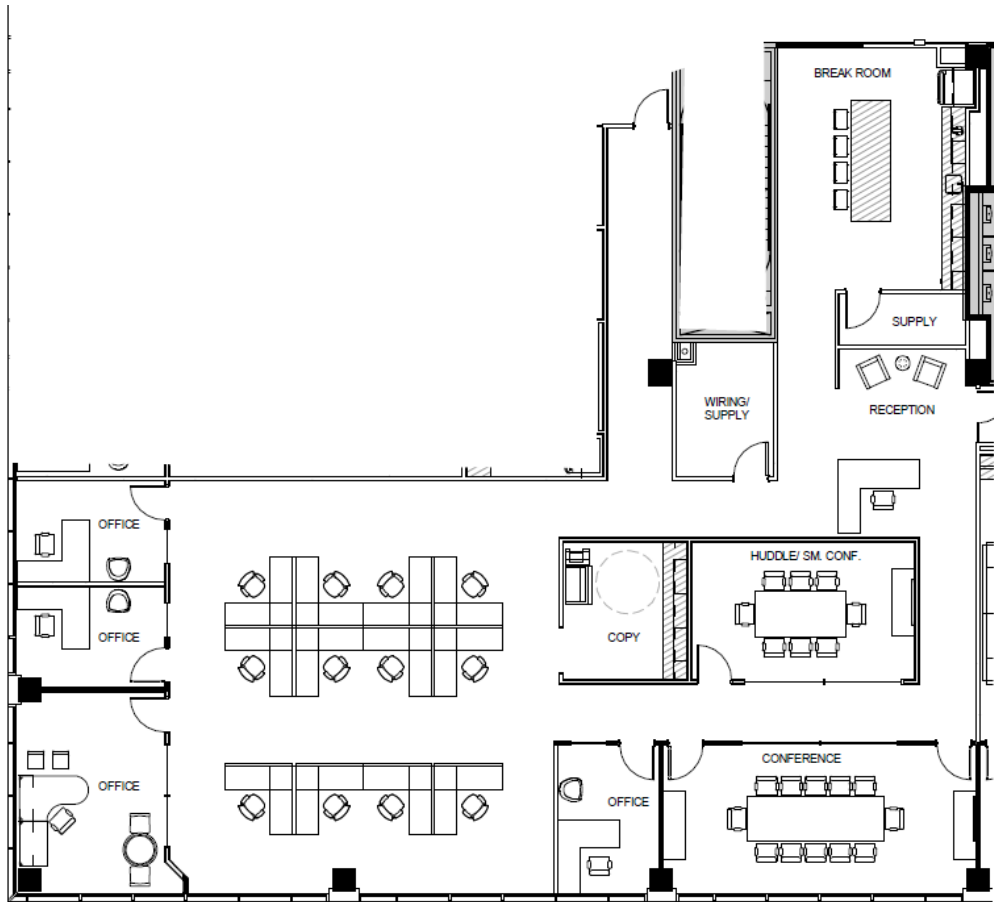

ROUNABOUT PLAZA

1600 Division Street | Nashville, TN

Suite 670
5,062 RSF

TOM HARWELL
tharwell@eakinpartners.com
(615) 425-5923

ROB EAKIN
reakin@eakinpartners.com
(615) 425-5927

EAKIN PARTNERS, LLC
1201 Demonbreun Street | Suite 1400
Nashville, Tennessee 37203
(615) 250-1800