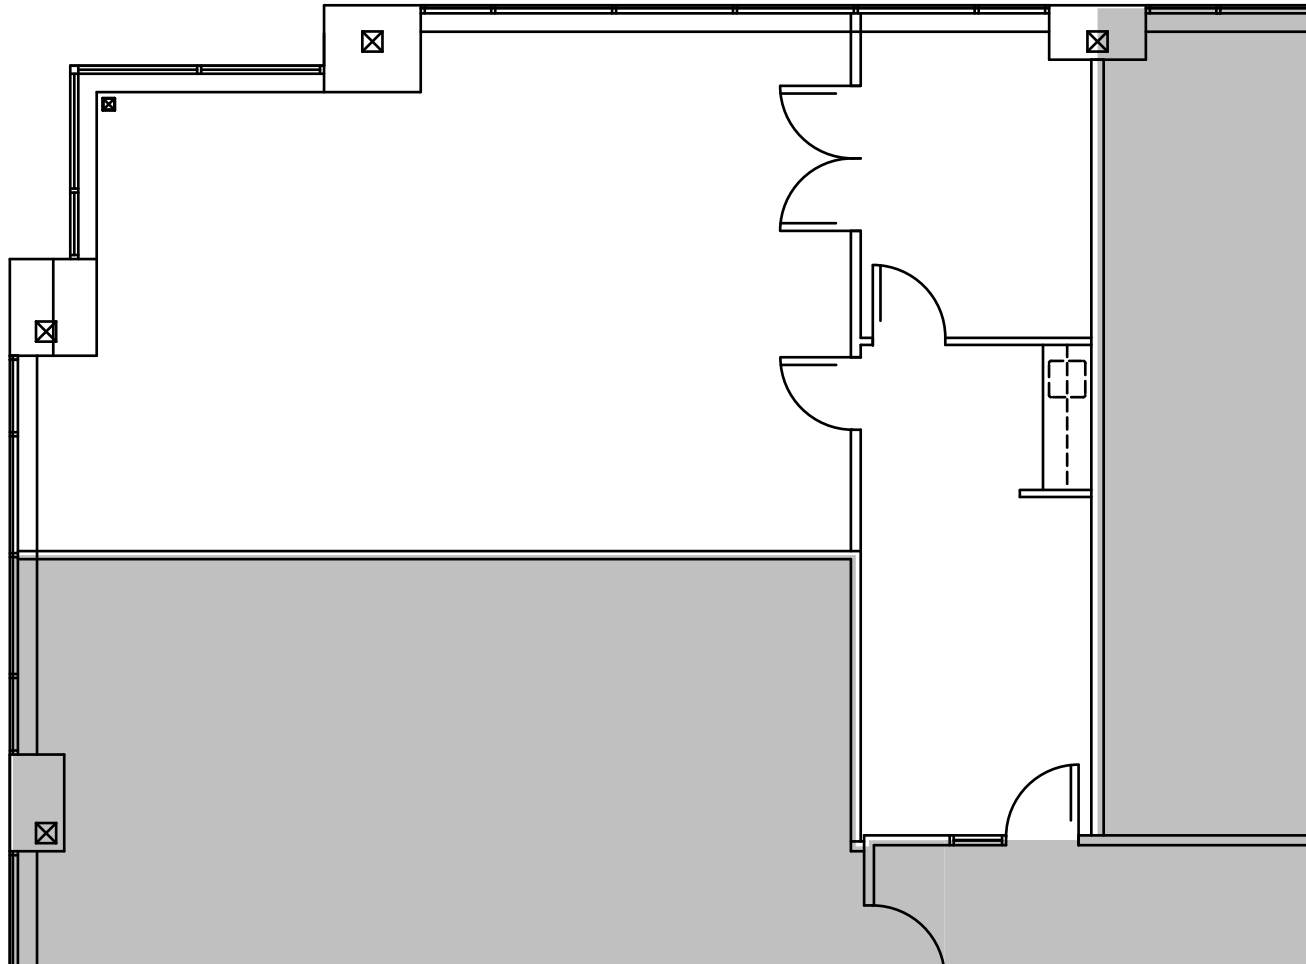

13454 Sunrise Valley Road
Herndon, VA 20171

Suites 220

1,231 RSF

KEY PLAN