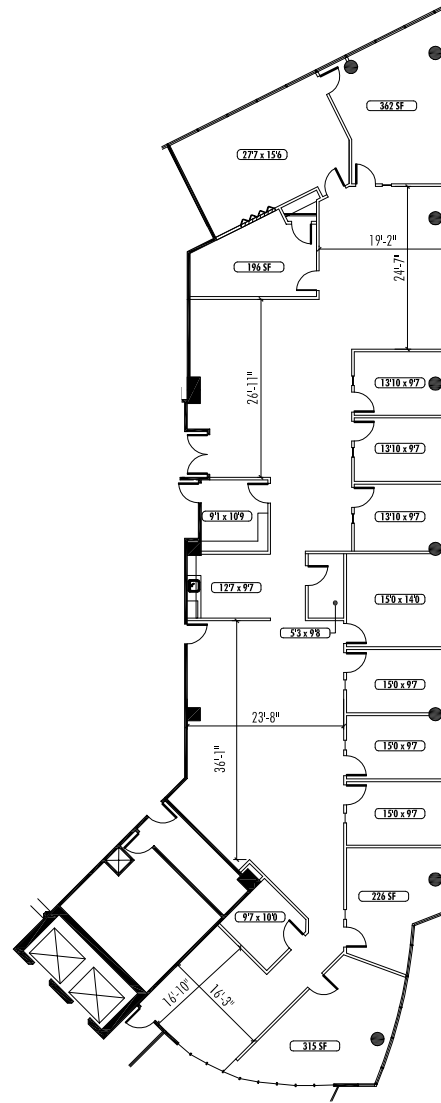

PEACHTREE RIDGE

Suite 200/280 - 6,744 RSF

TOUR THE SPACE

KEY PLAN

For more information contact

Chip Roach

404-842-6539

chip.roach@transwestern.com