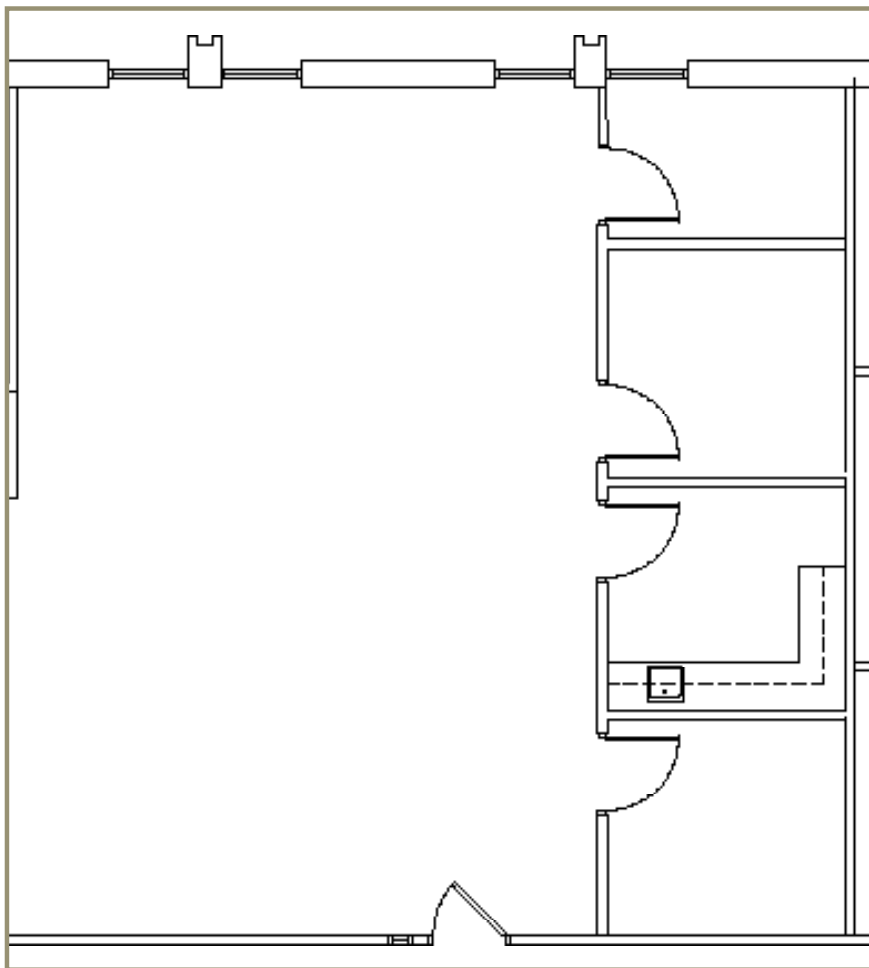

SUITE 125

4050 Rio Bravo Drive, EL PASO-WEST/CENTRAL

**IMMEDIATELY
AVAILABLE FOR LEASE
APPROX. 1,502 RSF
PROFESSIONAL OFFICE**

CLASS A OFFICE

- Conveniently Located A Short Distance from Side and Main Building Entrances on First Floor
- Spacious Open Floor Plan with Large Windows and Great View
- Private Offices and Breakroom
- Storage/Data Closet