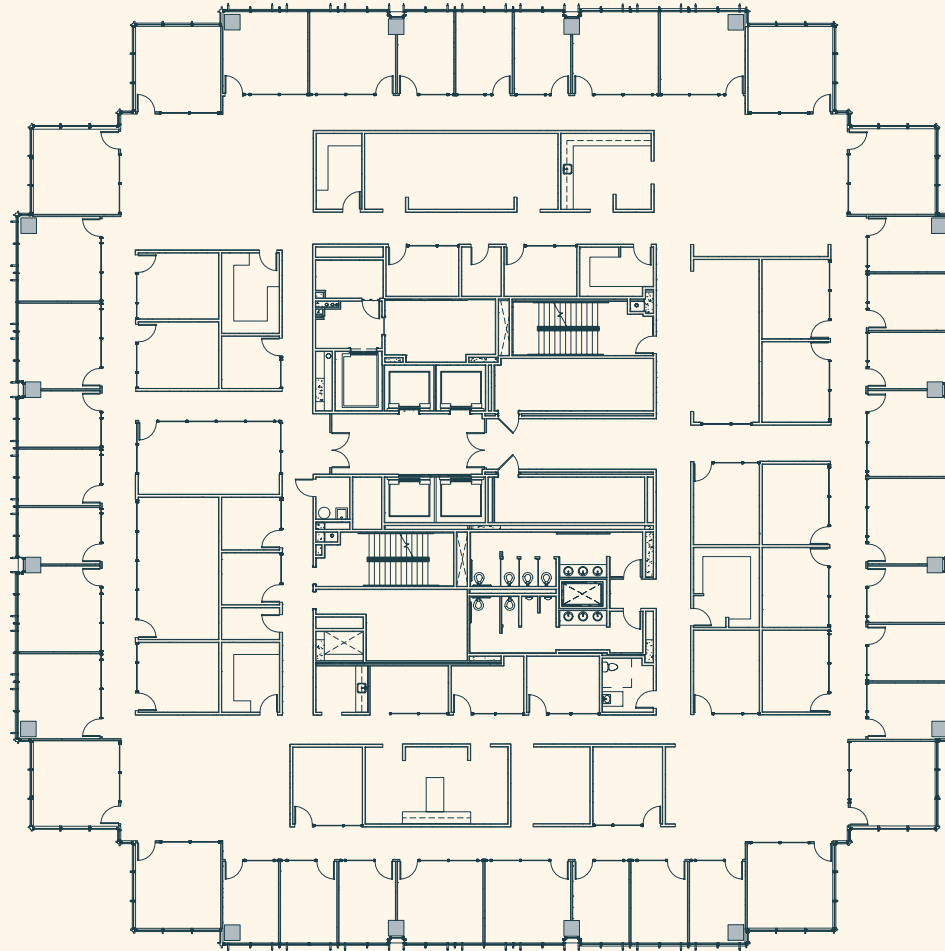

CUMBERLAND RIVER

Floor 22

23,000 SF

3RD AVENUE SOUTH