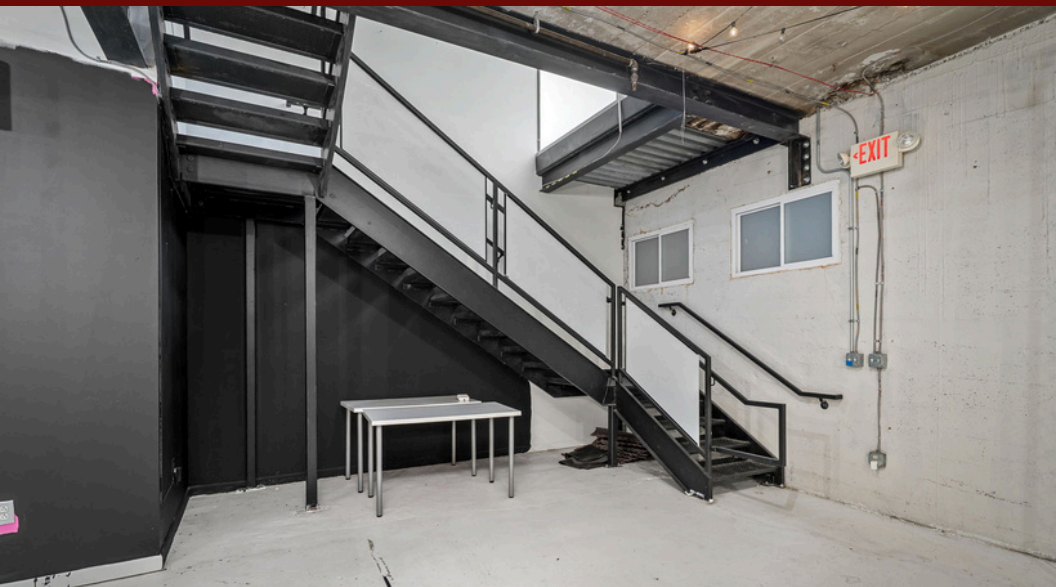

509 N Garrison
St. Louis, MO 63103

CREATIVE OFFICE
FOR LEASE

TOWER
REAL ESTATE GROUP

- Designer Creative Office Space in St. Louis' Premier Design District
- Glass Garage Doors with Abundant Light on 1st Floor
- Mix of Private Offices, Collaborative Spaces, Lounges and Kitchenette
- Located in the Heart of Midtown Alley
- Surrounded by Restaurants, Creative Offices and Retail

4,900 SF

FOR LEASE

\$5,000/MO MG

FLOOR PLAN

First Floor

Lower Level

PROPERTY DETAILS

- 4,900 SF
- 1 Office, 1 Conference Room, 1 Training Room/ Photo Studio & Multiple Open Work Areas
- Kitchenette | 2 Private Restrooms on Main Level and Shared Restrooms on Lower Level
- Elevator Service to the Lower Level
- Parking Available