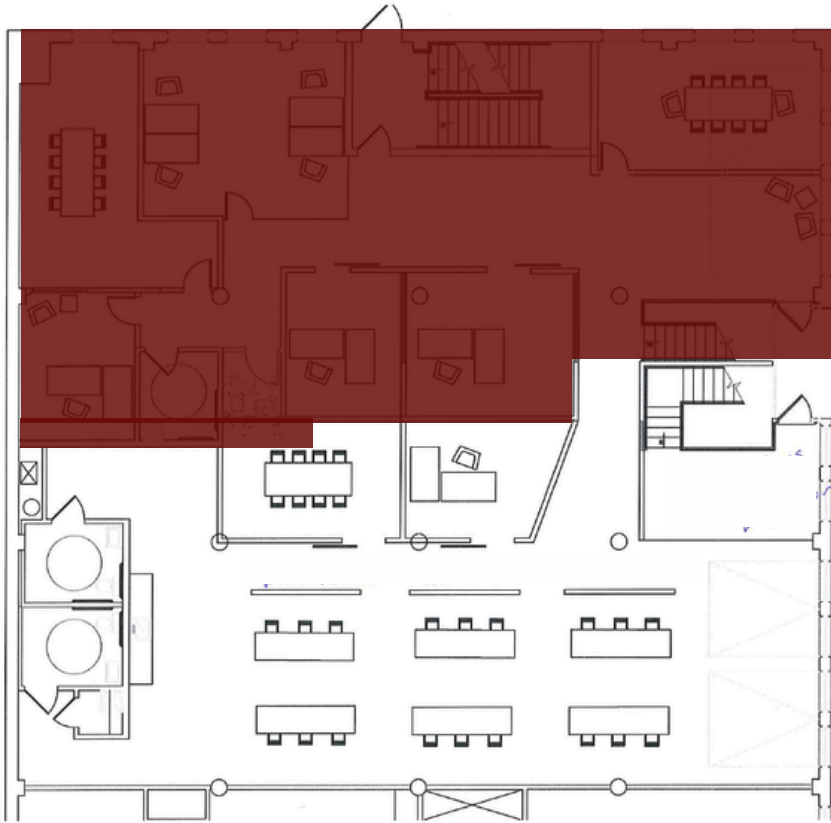

509 N Garrison
St. Louis, MO 63103

CREATIVE OFFICE
FOR LEASE

TOWER
REAL ESTATE GROUP

- Designer Creative Office Space in St. Louis' Premier Design District
- Glass Garage Doors with Abundant Light on 1st Floor
- Mix of Private Offices, Collaborative Spaces, Lounges and Kitchenette
- Located in the Heart of Midtown Alley
- Surrounded by Restaurants, Creative Offices and Retail

4,900 SF

FOR LEASE

\$5,000/MO MG

FLOOR PLAN

First Floor

Lower Level

PROPERTY DETAILS

- 4,900 SF
- 1 Office, 1 Conference Room, 1 Training Room/ Photo Studio & Multiple Open Work Areas
- Kitchenette | 2 Private Restrooms on Main Level and Shared Restrooms on Lower Level
- Elevator Service to the Lower Level
- Parking Available