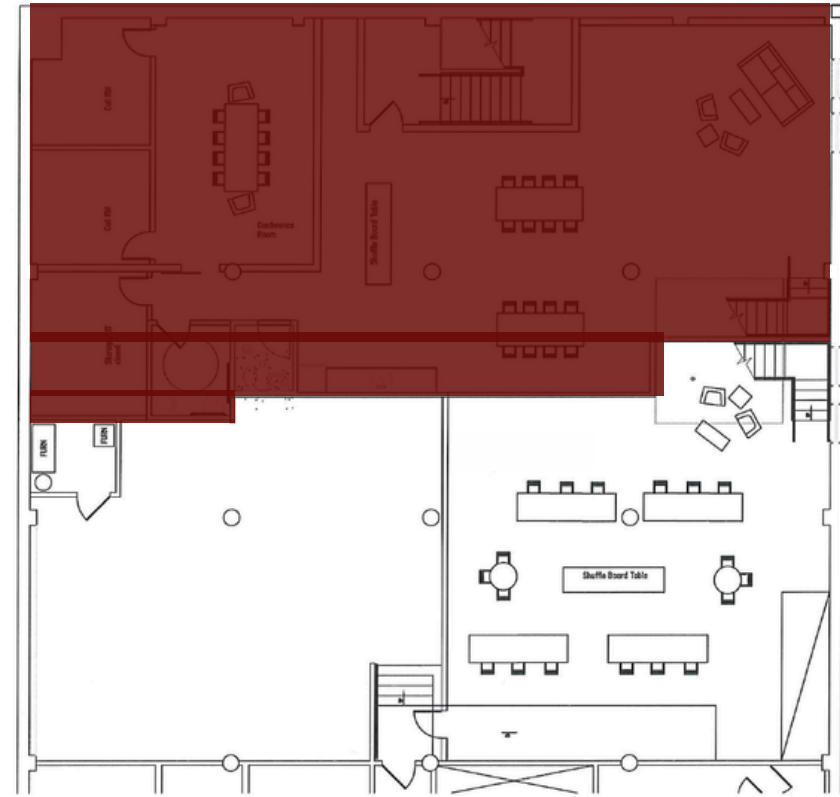

509 N Garrison
St. Louis, MO 63103

CREATIVE OFFICE
FOR LEASE

TOWER
REAL ESTATE GROUP

- Designer Creative Office Space in St. Louis' Premier Design District
- Glass Garage Doors with Abundant Light on 1st Floor
- Mix of Private Offices, Collaborative Spaces, Lounges and Kitchenette
- Located in the Heart of Midtown Alley
- Surrounded by Restaurants, Creative Offices and Retail

4,900 SF

FOR LEASE

\$5,000/MO MG

FLOOR PLAN

First Floor

Lower Level

PROPERTY DETAILS

- 4,900 SF
- 1 Office, 1 Conference Room, 1 Training Room/ Photo Studio & Multiple Open Work Areas
- Kitchenette | 2 Private Restrooms on Main Level and Shared Restrooms on Lower Level
- Elevator Service to the Lower Level
- Parking Available