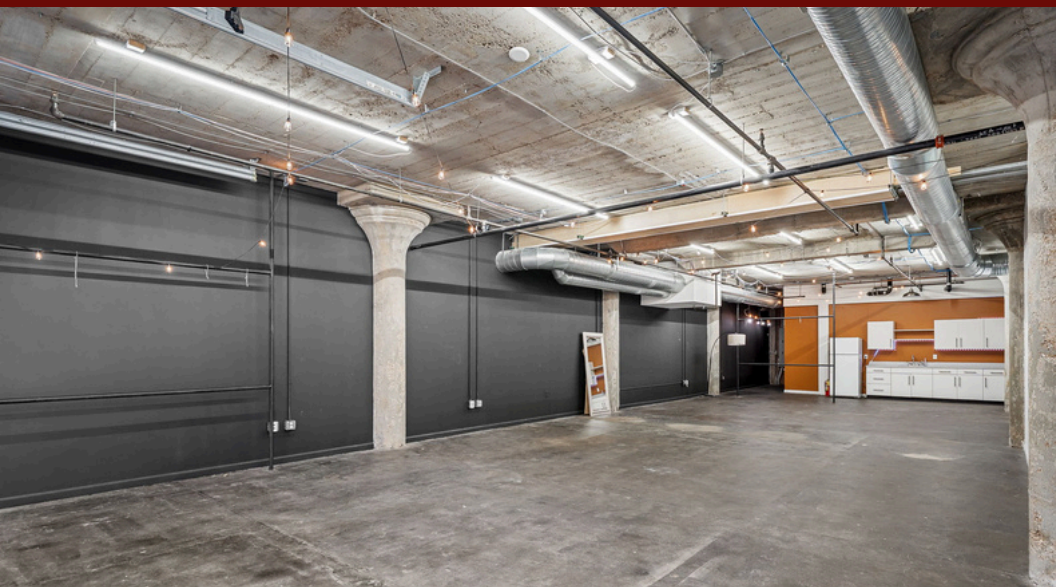

509 N Garrison
St. Louis, MO 63103

CREATIVE OFFICE
FOR LEASE

TOWER
REAL ESTATE GROUP

- Designer Creative Office Space in St. Louis' Premier Design District
- Glass Garage Doors with Abundant Light on 1st Floor
- Mix of Private Offices, Collaborative Spaces, Lounges and Kitchenette
- Located in the Heart of Midtown Alley
- Surrounded by Restaurants, Creative Offices and Retail

4,900 SF

FOR LEASE

\$5,000/MO MG

FLOOR PLAN

First Floor

Lower Level

PROPERTY DETAILS

- 4,900 SF
- 1 Office, 1 Conference Room, 1 Training Room/ Photo Studio & Multiple Open Work Areas
- Kitchenette | 2 Private Restrooms on Main Level and Shared Restrooms on Lower Level
- Elevator Service to the Lower Level
- Parking Available