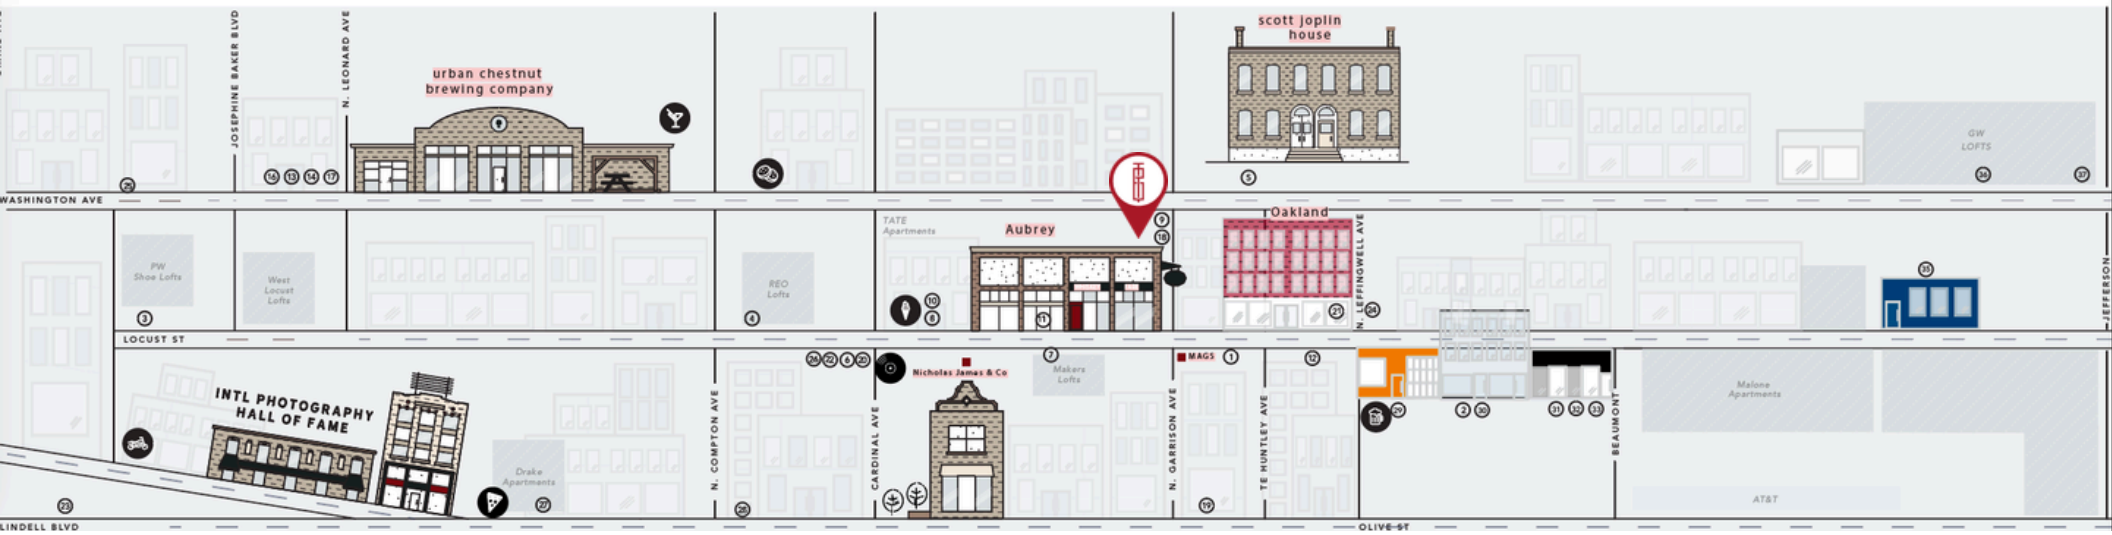

509 N Garrison
St. Louis, MO 63103

CREATIVE OFFICE
FOR LEASE

TOWER
REAL ESTATE GROUP

- Designer Creative Office Space in St. Louis' Premier Design District
- Glass Garage Doors with Abundant Light on 1st Floor
- Mix of Private Offices, Collaborative Spaces, Lounges and Kitchenette
- Located in the Heart of Midtown Alley
- Surrounded by Restaurants, Creative Offices and Retail

27,700 +

employees work in the area on a daily basis

17

Nearby Restaurants & Retail

1,894

residential units currently occupied and being built

BLOCKS

from CITY SC's Energizer Park, Union Station, Enterprise Center, City Commons and Grand Center

RETAIL

- Nicholas James & Co
- 1. The Luxe Department Store
- 2. Sonder Lush Nail Studio
- 3. Epiphany Boutique
- 4. Love is One.
- 5. Grand Wig House
- 6. Golden Gems
- 7. Inked Beauty Bar

CULTURE

- International Photography Hall of Fame and Museum
- Scott Joplin House
- 📷 The Hawthorne
- 🚩 Red Flag
- 🏎️ The MOTO Museum
- 8. BTMA Studio
- 9. Apollo Fit

10. Float STL

- 11. Pilates/Yoga/Barre Studio For Lease
- 12. Catherine Burnhart Art Gallery
- 13. Bullivant Gallery
- 14. Metro Theatre Company
- 15. New Line Theatre at the Marcelle
- 16. Folk School
- 17. CEL Gallery
- 18. Satori
- 19. Midtown Barbershop