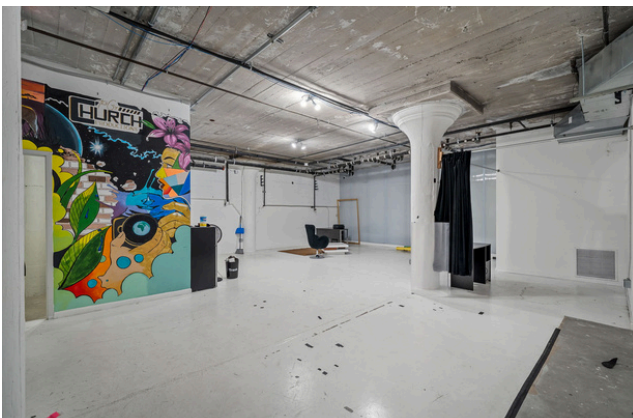

509 N Garrison
St. Louis, MO 63103

CREATIVE OFFICE
FOR LEASE

TOWER
REAL ESTATE GROUP

- Designer Creative Office Space in St. Louis' Premier Design District
- Glass Garage Doors with Abundant Light on 1st Floor
- Mix of Private Offices, Collaborative Spaces, Lounges and Kitchenette
- Located in the Heart of Midtown Alley
- Surrounded by Restaurants, Creative Offices and Retail

4,900 SF

FOR LEASE

\$5,000/MO MG

FLOOR PLAN

First Floor

Lower Level

PROPERTY DETAILS

- 4,900 SF
- 1 Office, 1 Conference Room, 1 Training Room/ Photo Studio & Multiple Open Work Areas
- Kitchenette | 2 Private Restrooms on Main Level and Shared Restrooms on Lower Level
- Elevator Service to the Lower Level
- Parking Available