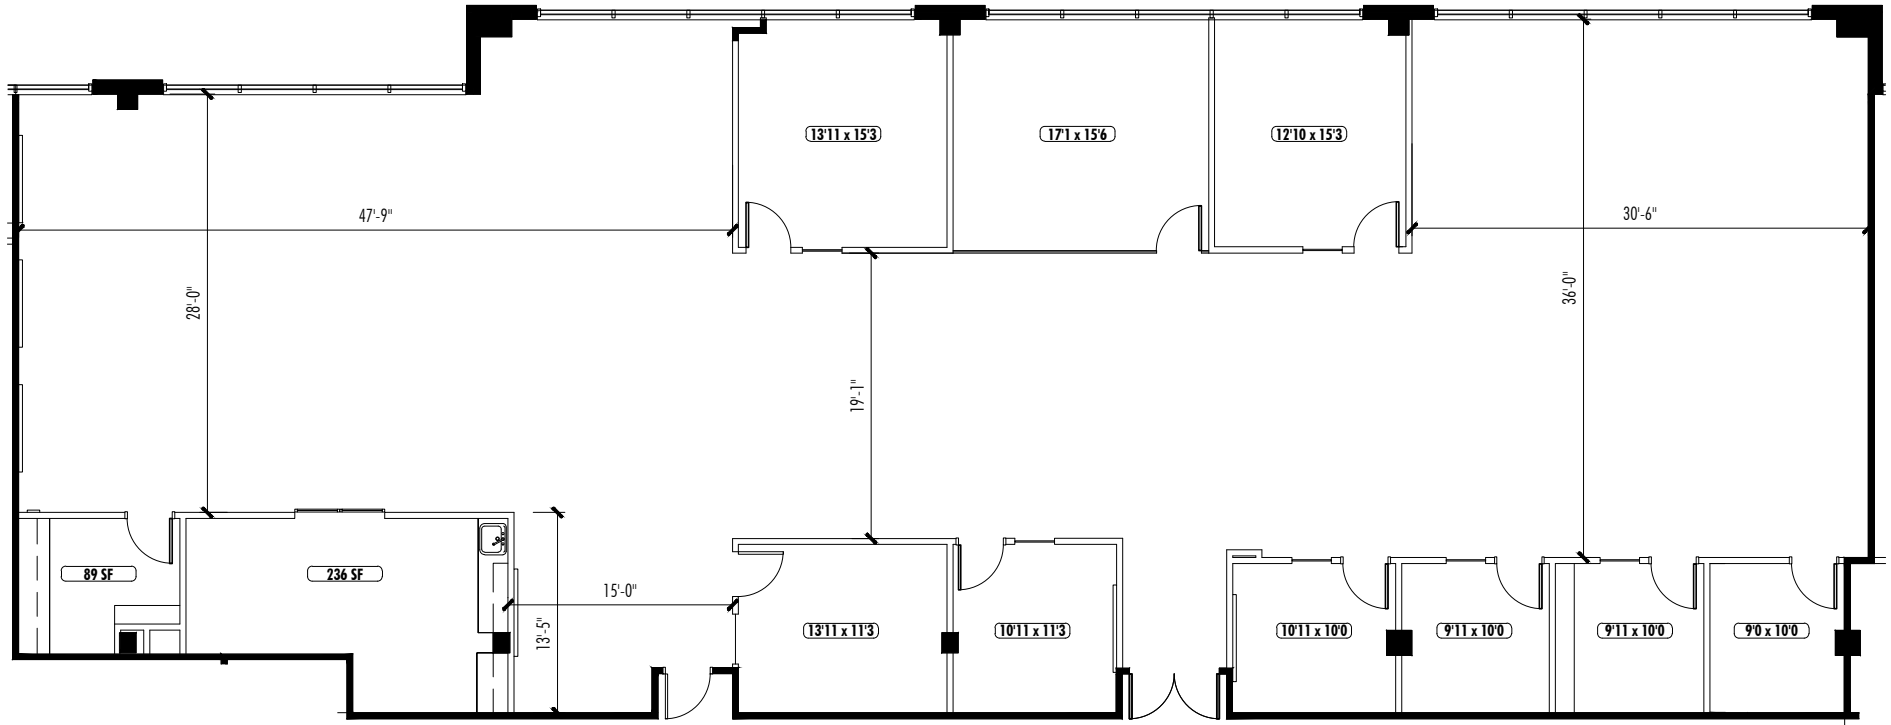

Typical
Paint

Accent
Paint

Quartz Countertop
Valore Cirrus
(Break)

VCT II
Tarkett; Pewter

Rubber Wall Base
Shaw Contract; Night

SPEC SUITE 350 • 6,925 RSF

DATE: 8.30.24