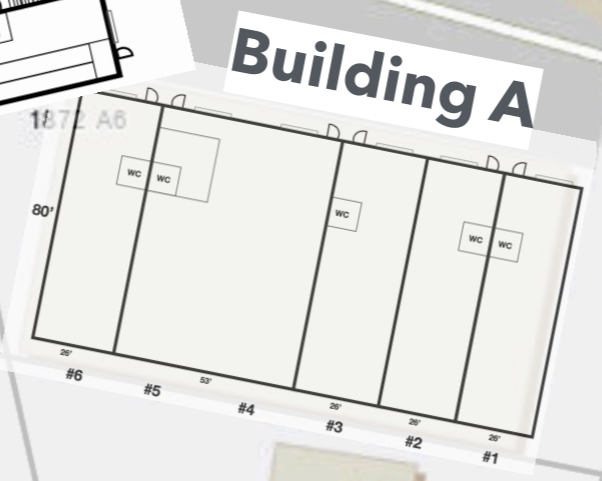

ENTRANCE

Mill St

Mill St

Tallahassee