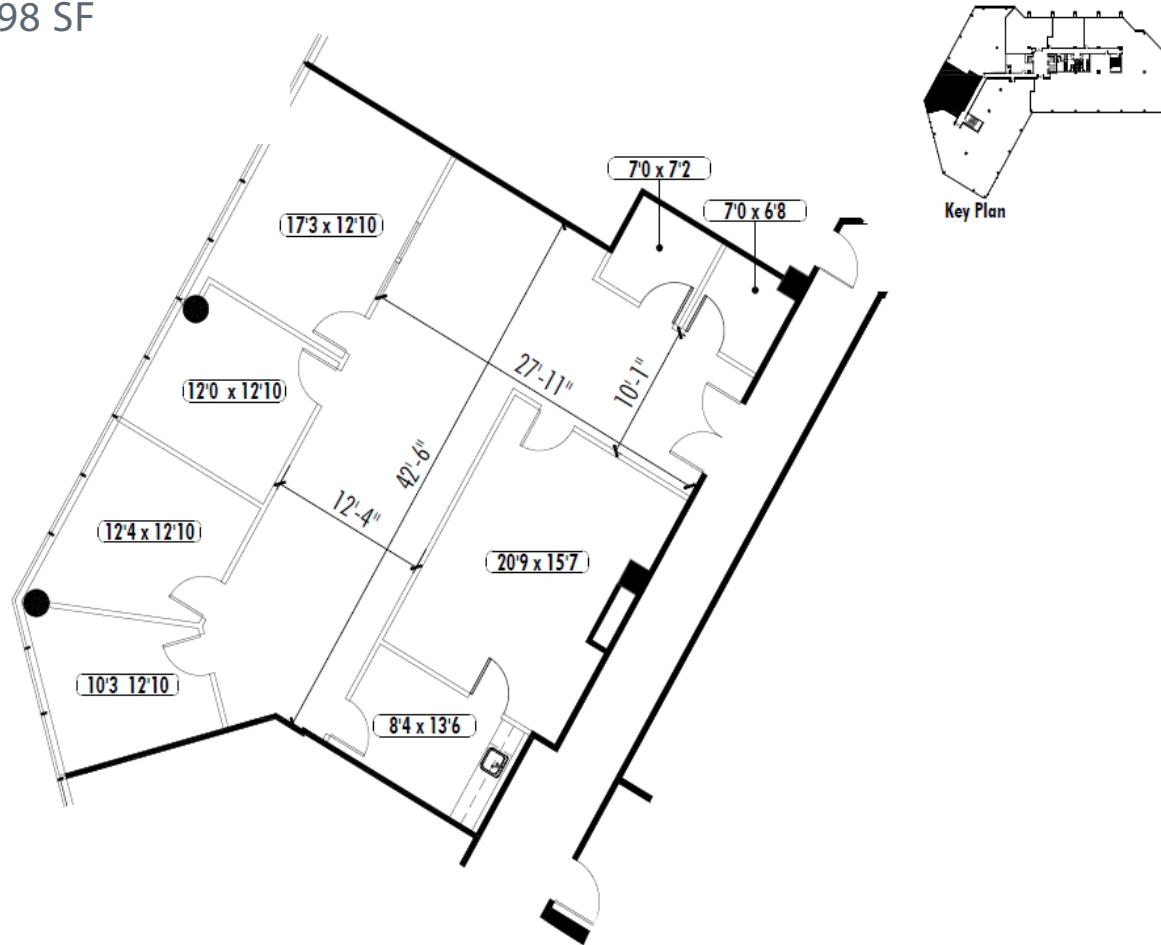

SUITE 320 | 2,298 SF

Kirk Rich, CCIM, SIOR, Principal  
770.916.6112  
kirk.rich@avisonyoung.com

Chris Godfrey, Principal  
404.865.3678  
chris.godfrey@avisonyoung.com