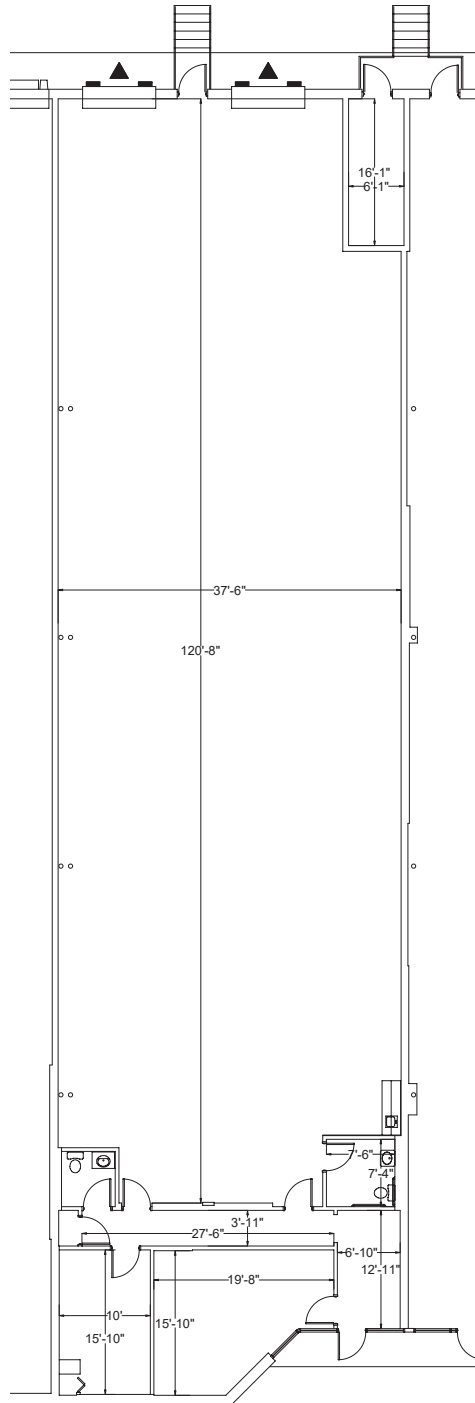

5910 Breckenridge Parkway, Tampa, FL

**Suite D: 5,318 RSF**

KEY PLAN

For more information:

Kelli Hatton  
+1 813.454.1619  
khatton@naiburnsscalo.com

Coy Lowrey  
+1 813.215.8168  
clowrey@naiburnsscalo.com