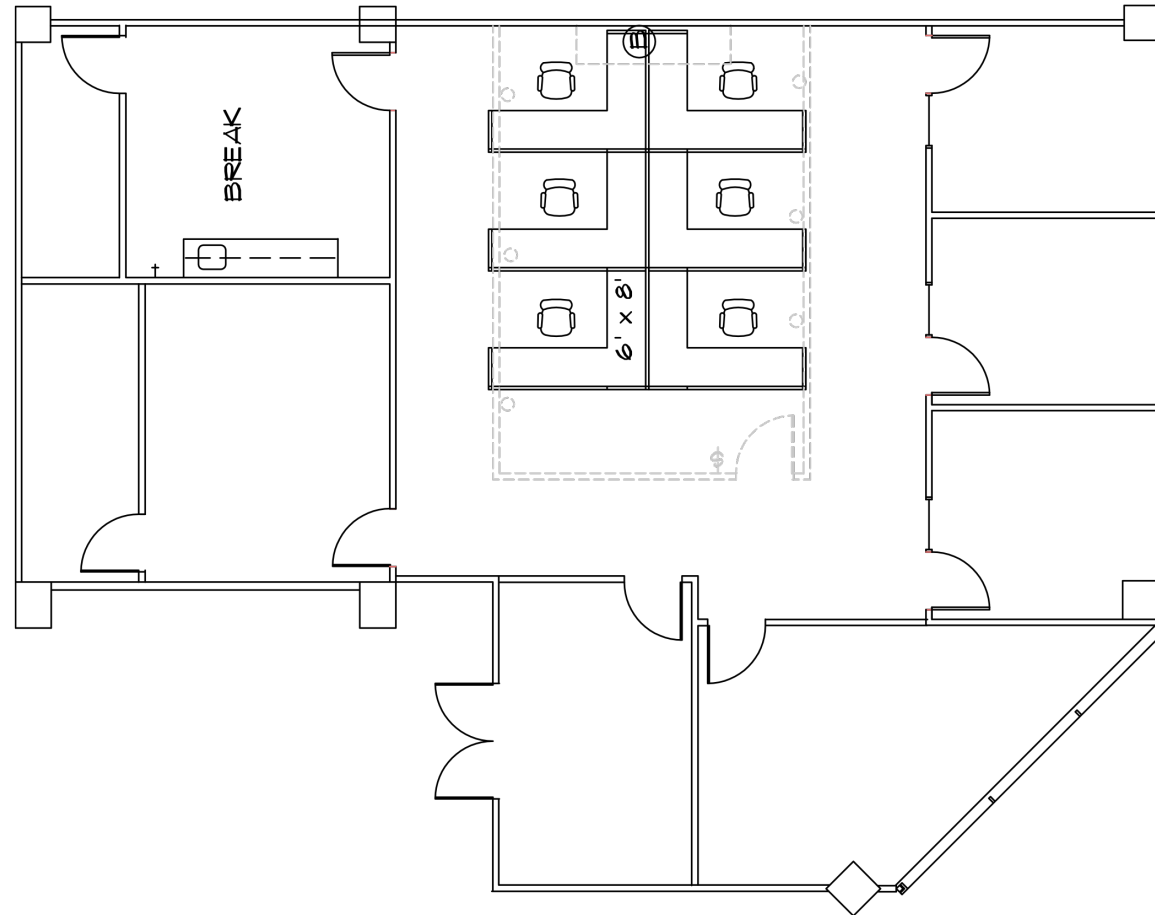

FOR LEASE | OFFICE | 2550 GRAY FALLS DRIVE

 SUITE 333
2,623 Square Feet

MATT EASTERLING
713.325.4112
measterling@landparkco.com

JACOB SUMMERS
832.790.4200
jsummers@landparkco.com