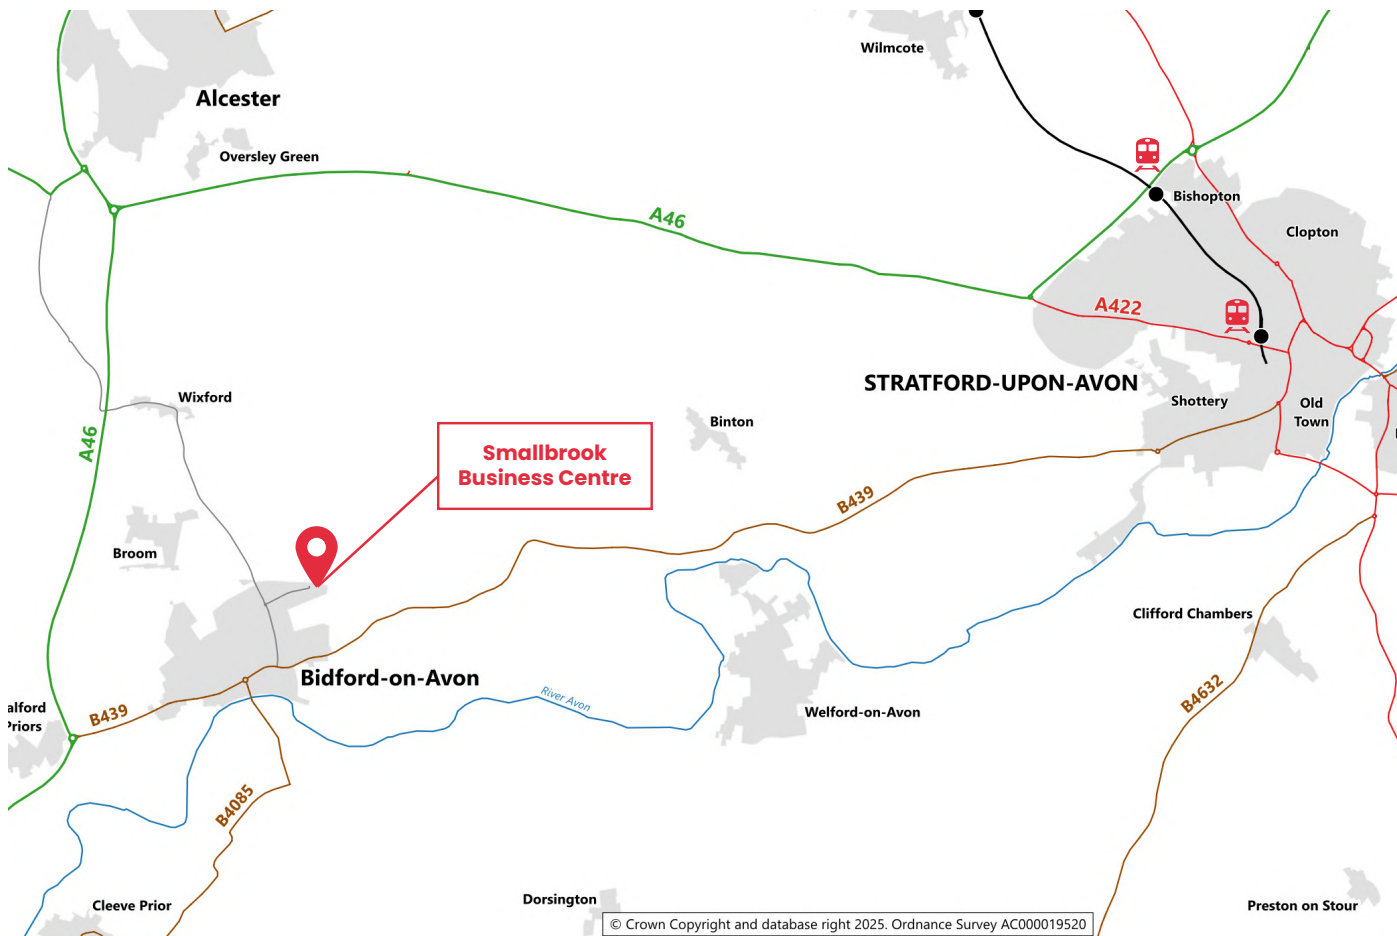

## Location & Transport

**Smallbrook Business Centre** is nestled in the countryside village of Bidford-on-Avon, between Evesham and Stratford-upon-Avon.

Stratford Upon  
Avon Parkway  
15 minute drive

Easily reached  
from the M40  
and M5