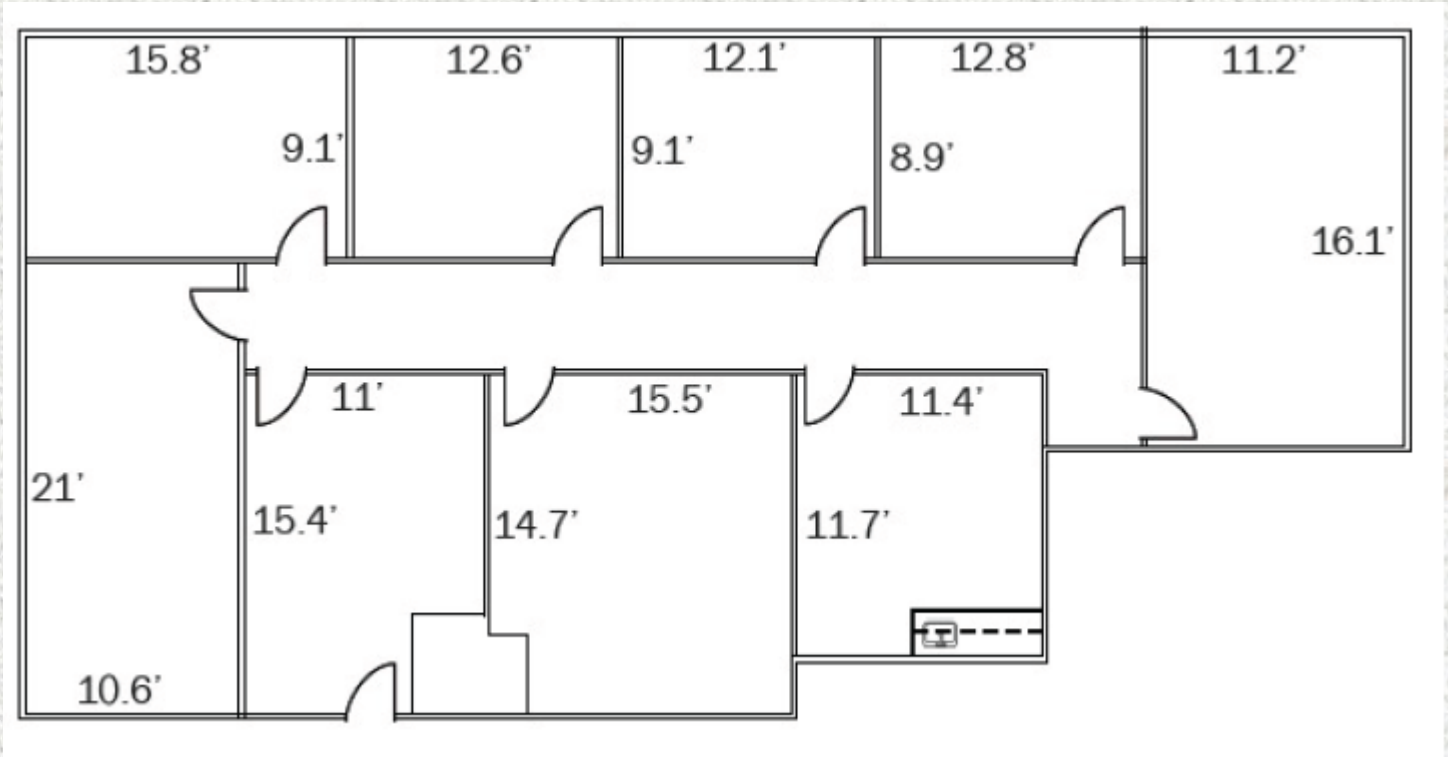

Midway Office Building

2727 East 21st Street, Tulsa, Oklahoma

TFP

TWENTY FIRST PROPERTIES, INC.

Suite 400
1,905 Sq. Ft.

- ◆ 5 Offices
- ◆ Reception
- ◆ Conference Room
- ◆ Kitchen
- ◆ Storage

For additional information contact
Paul D. Wilson
at 918-743-4300 or
email paul@tfptulsa.com
www.tfptulsa.com