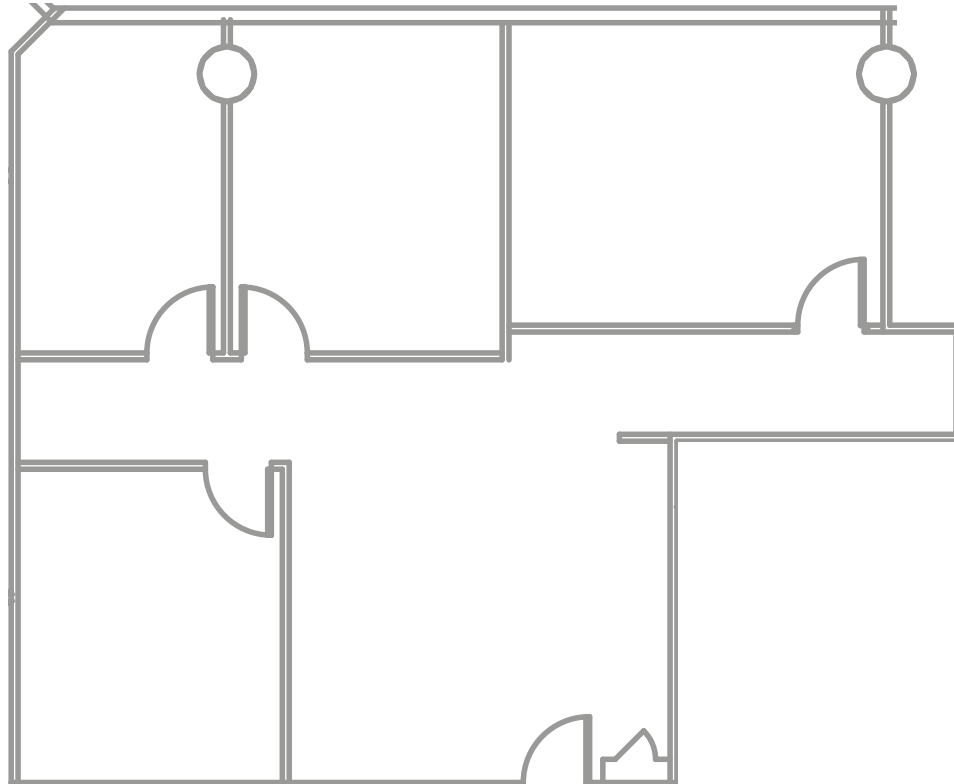

5|7|1|8

WESTHEIMER

Suite 955

1,437 SF

PARKER BURKETT

713.407.8716

Parker.Burkett@transwestern.com

KATY GRAGG