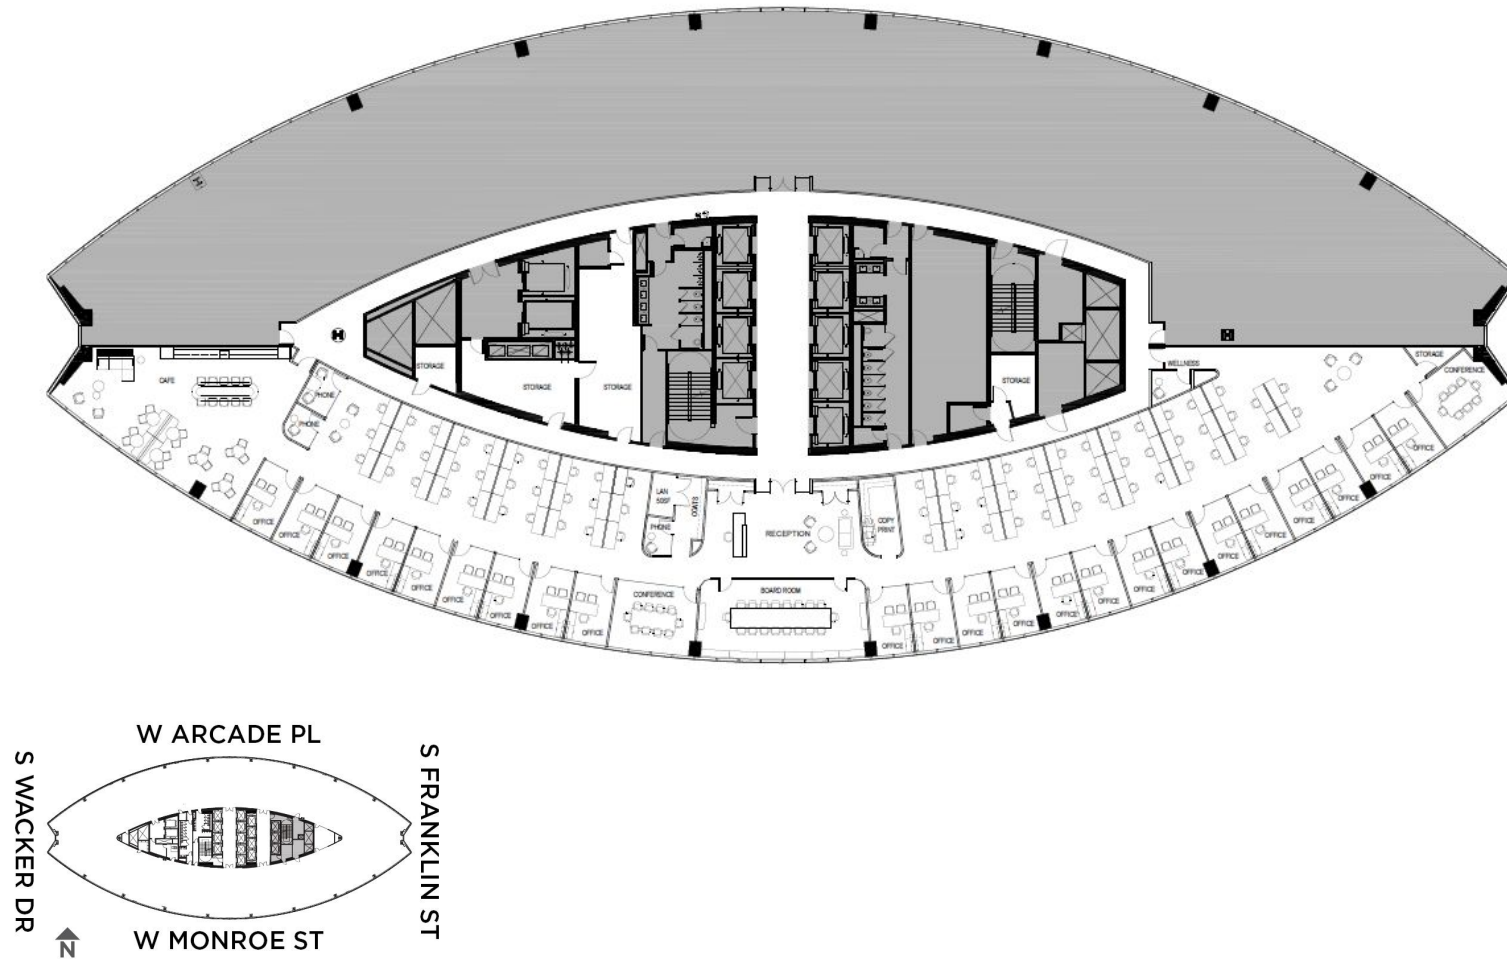

# 71 South Wacker

SUITE 4650 | 16,529 RSF

70

WORKSTATIONS

23

PRIVATE OFFICES

3

CONFERENCE ROOMS