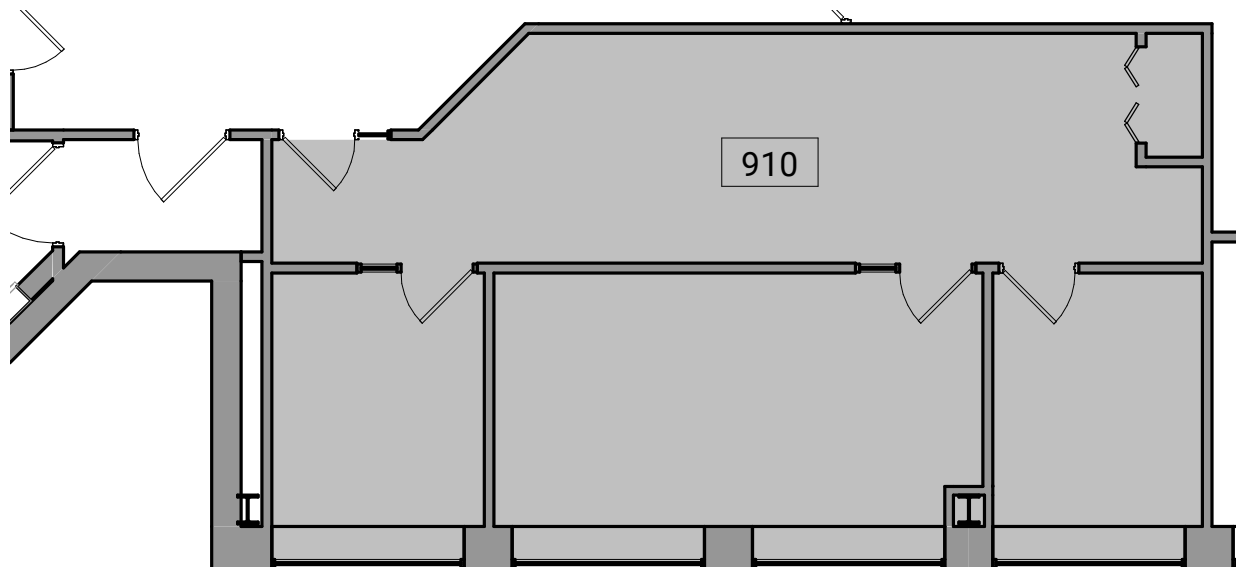

FOR LEASE

777 E. Eisenhower Pkwy.

777 E. Eisenhower Parkway, Ann Arbor, MI 48108

 Suite 910 - Partial Level 9 Existing Floor Plan
1/8" = 1'-0"
4' 8' 16'

 Key Plan - Level 9
1" = 100'-0"
100' 200'

FOR MORE INFORMATION CONTACT KAREN O'NEIL