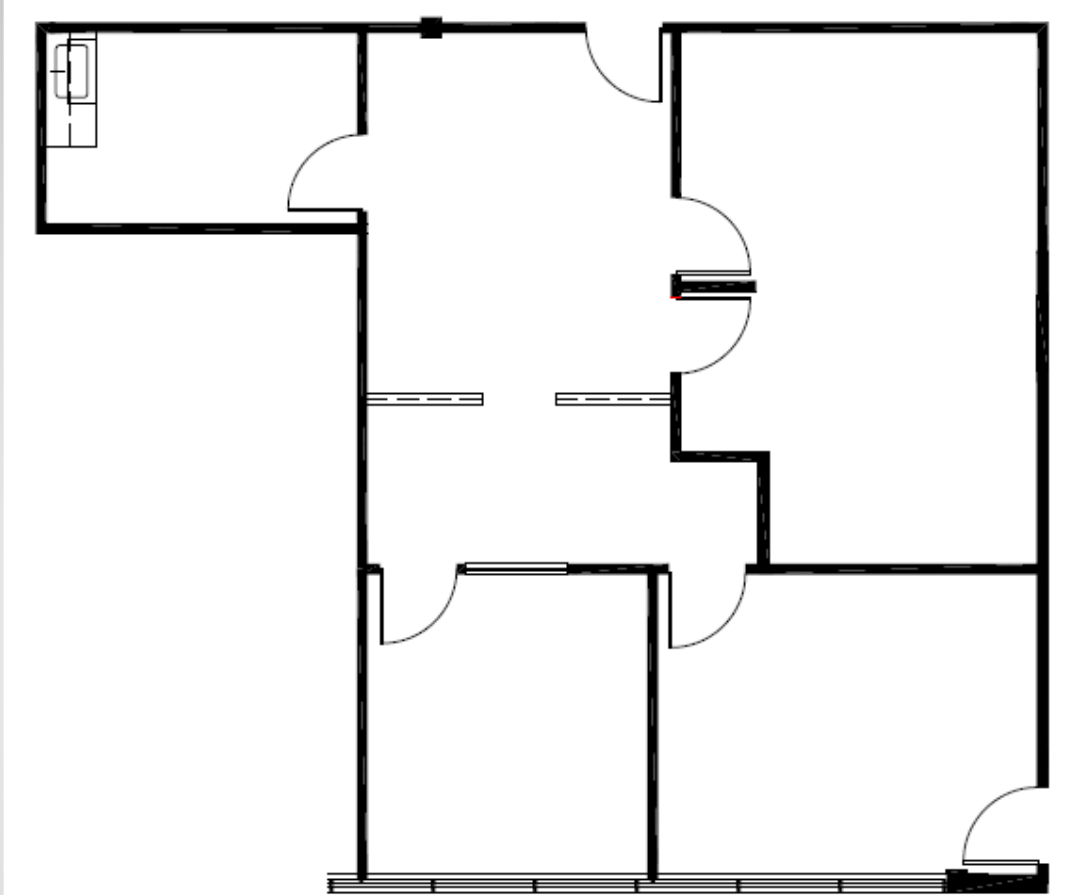

520 Central Parkway East

Plano, Texas 75074

520 Central Parkway East
Building 300

Suite 310 / 1237 RSF

For Additional Information, Contact:

Bill Rudd
972-422-4515
www.haggardpropertygroup.com

HAGGARD
PROPERTY GROUP, LTD.

No warranty or representation, express or implied, is made as to the accuracy of the information contained herein, and same is submitted subject to errors, omissions, change of price, rental or other conditions, withdrawal without notice, and to any special listing conditions, imposed by our principals or members.