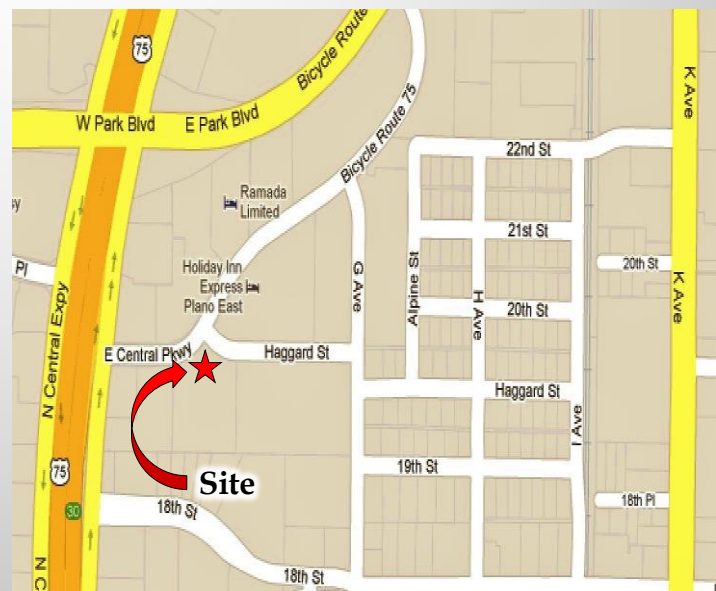

520 Central Parkway East

North Central Park

Plano, Texas 75074

General Description

- Aggressive Rental Rates
- Three Building Suburban Garden Office Park Located at the South Corner of Haggard St. and E. Central Pkwy
- Easy Access to N. Central Expy (U.S. 75)
- Abundant Area Shopping, Restaurants, Hotels, Day Care, and Banking
- Close to Historic Downtown Plano, and Dart Light Rail
- Stable Ownership
- Fiber Optics Serving the Buildings
- DART Bus Service
- Ample Surface Parking
- After Hours Card Key Access System