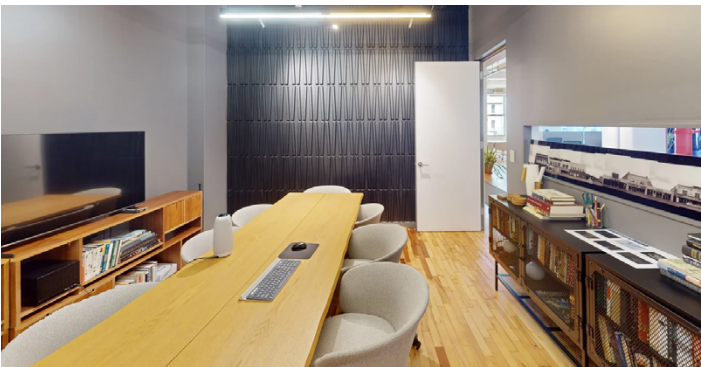

151 WEST 25TH STREET

BETWEEN SIXTH & SEVENTH AVENUES

Beautiful Space in the Heart of Midtown South

ASKING RENT: Negotiable
TERM: Sublease to July 2032
AREA: Entire 11th floor 7,000 RSF

- Fully Furnished and wired for immediate occupancy
- Mixture of offices and a conference room with a bullpen area
- Tenant controlled HVAC
- Exposed ceilings, polished oak wood floors
- Strong Sublandlord
- 2 passenger elevators/ one freight