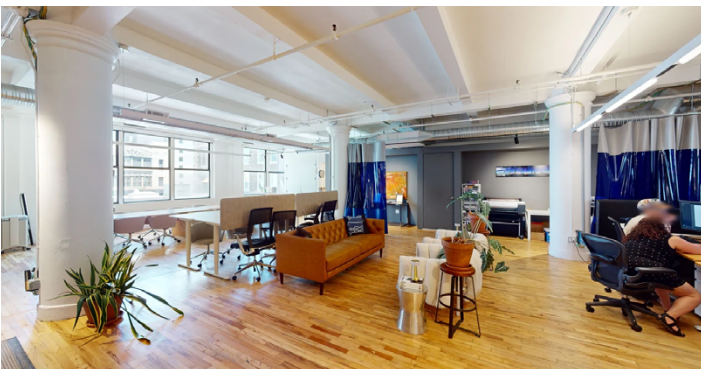

151 WEST 25TH STREET

BETWEEN SIXTH & SEVENTH AVENUES

Beautiful Space in the Heart of Midtown South

ASKING RENT: Negotiable
TERM: Sublease to July 2032
AREA: Entire 11th floor 7,000 RSF

- Fully Furnished and wired for immediate occupancy
- Mixture of offices and a conference room with a bullpen area
- Tenant controlled HVAC
- Exposed ceilings, polished oak wood floors
- Strong Sublandlord
- 2 passenger elevators/ one freight