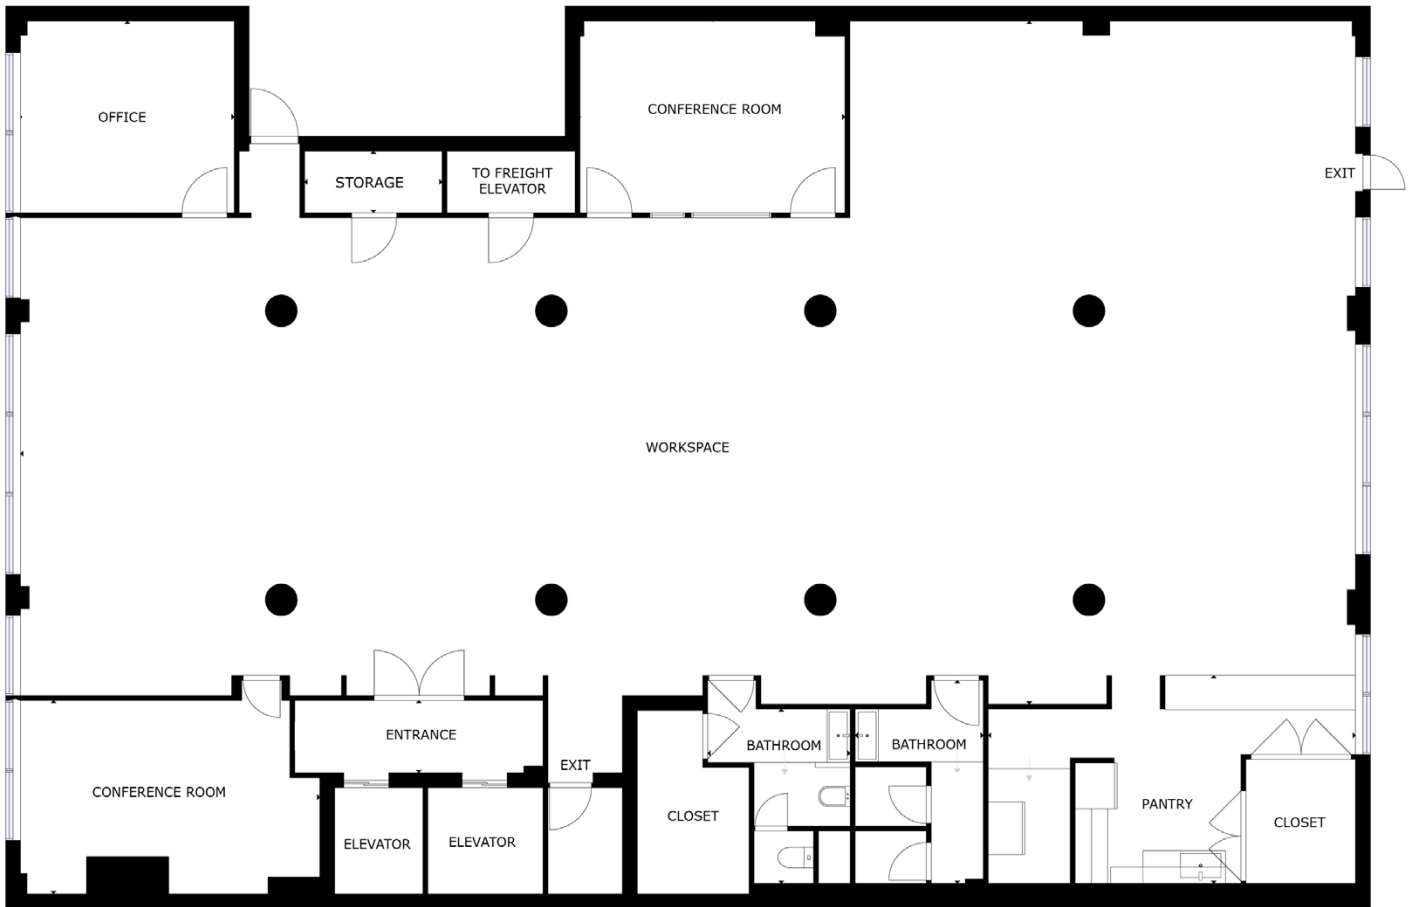

151 WEST 25TH STREET

BETWEEN SIXTH & SEVENTH AVENUES

Beautiful Space in the Heart of Midtown South

ASKING RENT: Negotiable
TERM: Sublease to July 2032
AREA: Entire 11th floor 7,000 RSF

- Fully Furnished and wired for immediate occupancy
- Mixture of offices and a conference room with a bullpen area
- Tenant controlled HVAC
- Exposed ceilings, polished oak wood floors
- Strong Sublandlord
- 2 passenger elevators/ one freight

151 WEST 25TH STREET

BETWEEN SIXTH & SEVENTH AVENUES

151 WEST 25TH STREET
11TH FLOOR

[View Dollhouse, Floor Plan & Measurements](#)

Contact exclusive agent for more information:

Bobrow MICHAEL NAZARIAN
Bobrow 212-682-8771 Work
Bobrow 516-528-7076 Mobile
Bobrow mnazarian@normanbobrow.com