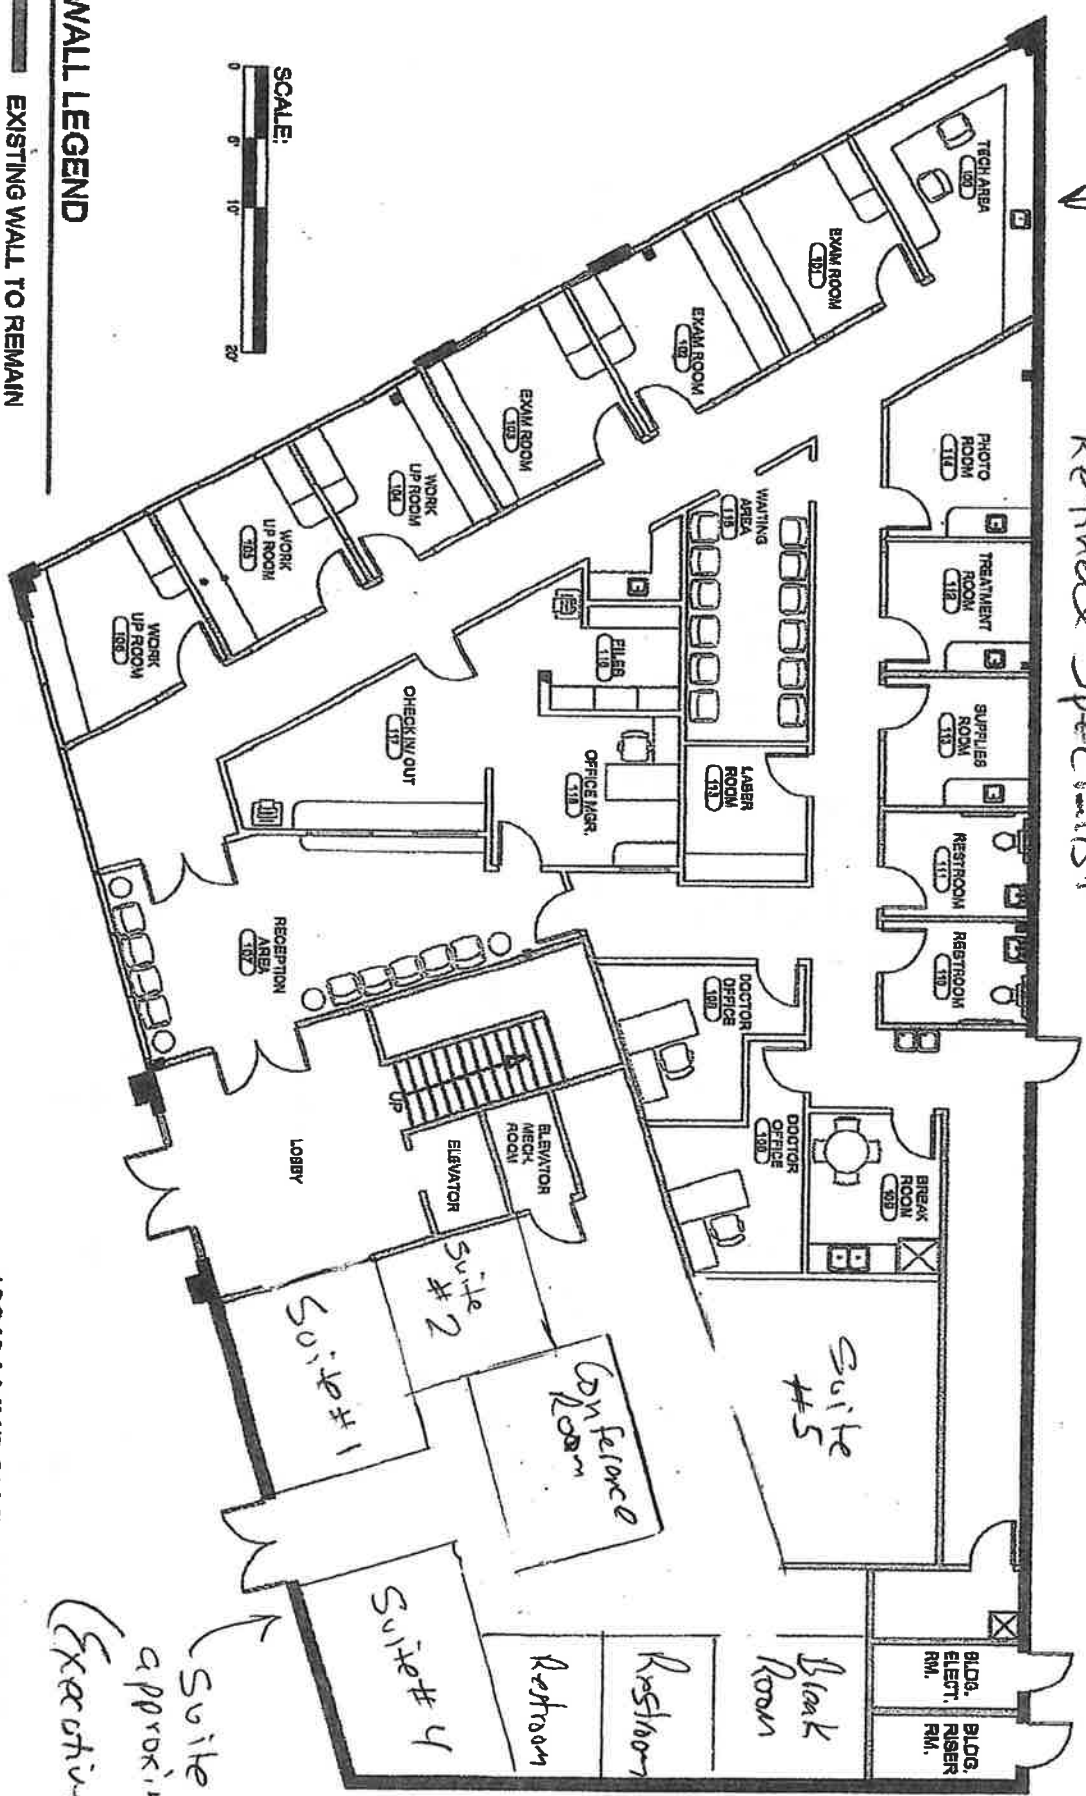

↓ Suite #101
Retinal Specialist

WALL LEGEND

— EXISTING WALL TO REMAIN

— NEW WALLS TO BE CONSTRUCTED

New Space Plan

18640 LYNDON B JOHNSON FWY
MESQUITE, TX

Suite #102
approximate layout
(Executive suites)