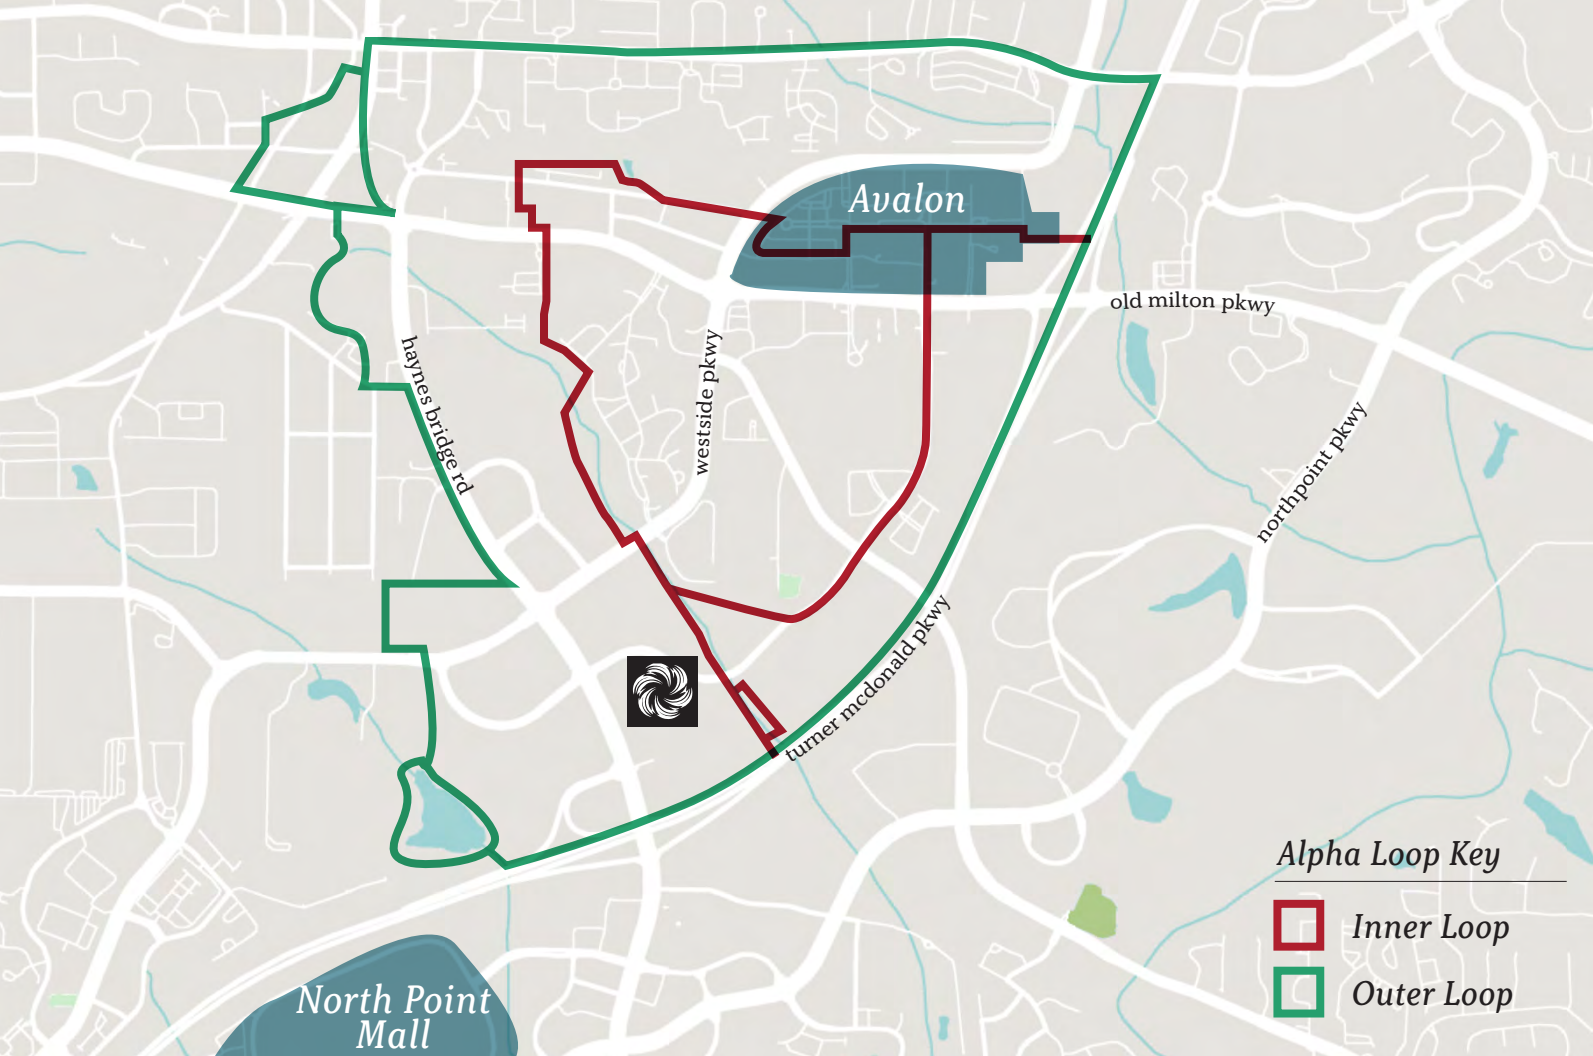

on-site banking

Crème de la Crème daycare

2 fitness centers w/ showers and locker rooms

move-in ready spec suites

Neighbor with the Best Area amenities featuring Alpharetta's finest

Alpha Loop

- The City of Alpharetta is constructing the Alpha Loop - a multi-use path intended to connect people to activity centers, parks, and jobs by a network of multi-use trails.
- The Inner Loop passes by the front door of NorthWinds Office Park which will connect the Northwinds Complex to the Alpharetta City Center as well as Avalon.

Proximity to Avalon:

- Located less than 1 mile from Avalon via the newly extended NorthWinds Parkway.

NORTH WINDS

Lincoln

Michael Howell

Executive VP
mhowell@lpc.com

Hunter Henritze

Executive VP
hhenritze@lpc.com