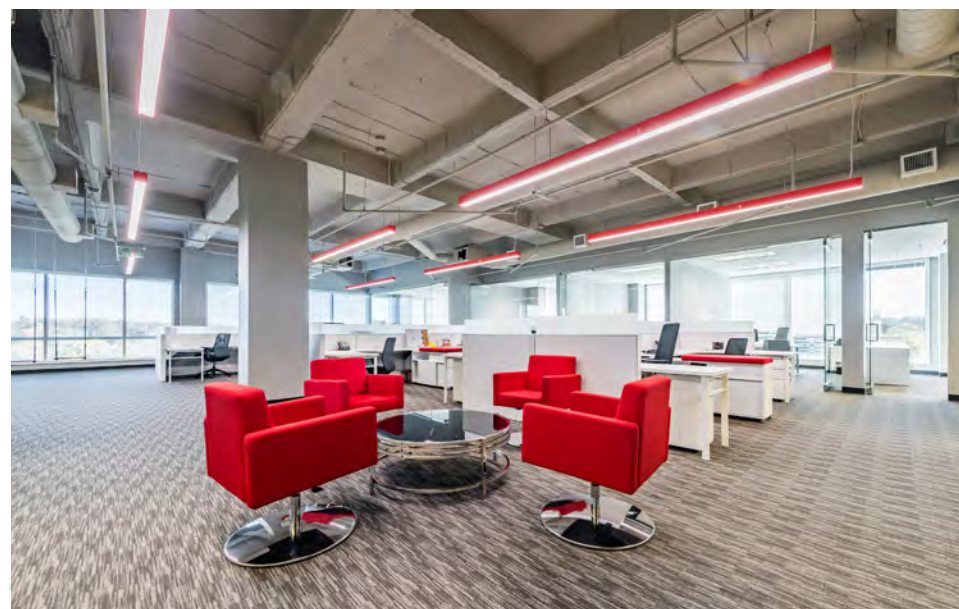

on-site banking

Crème de la Crème daycare

2 fitness centers w/ showers and locker rooms

move-in ready spec suites

Neighbor with the Best Area amenities featuring Alpharetta's finest

Alpha Loop

- The City of Alpharetta is constructing the Alpha Loop - a multi-use path intended to connect people to activity centers, parks, and jobs by a network of multi-use trails.
- The Inner Loop passes by the front door of NorthWinds Office Park which will connect the Northwinds Complex to the Alpharetta City Center as well as Avalon.